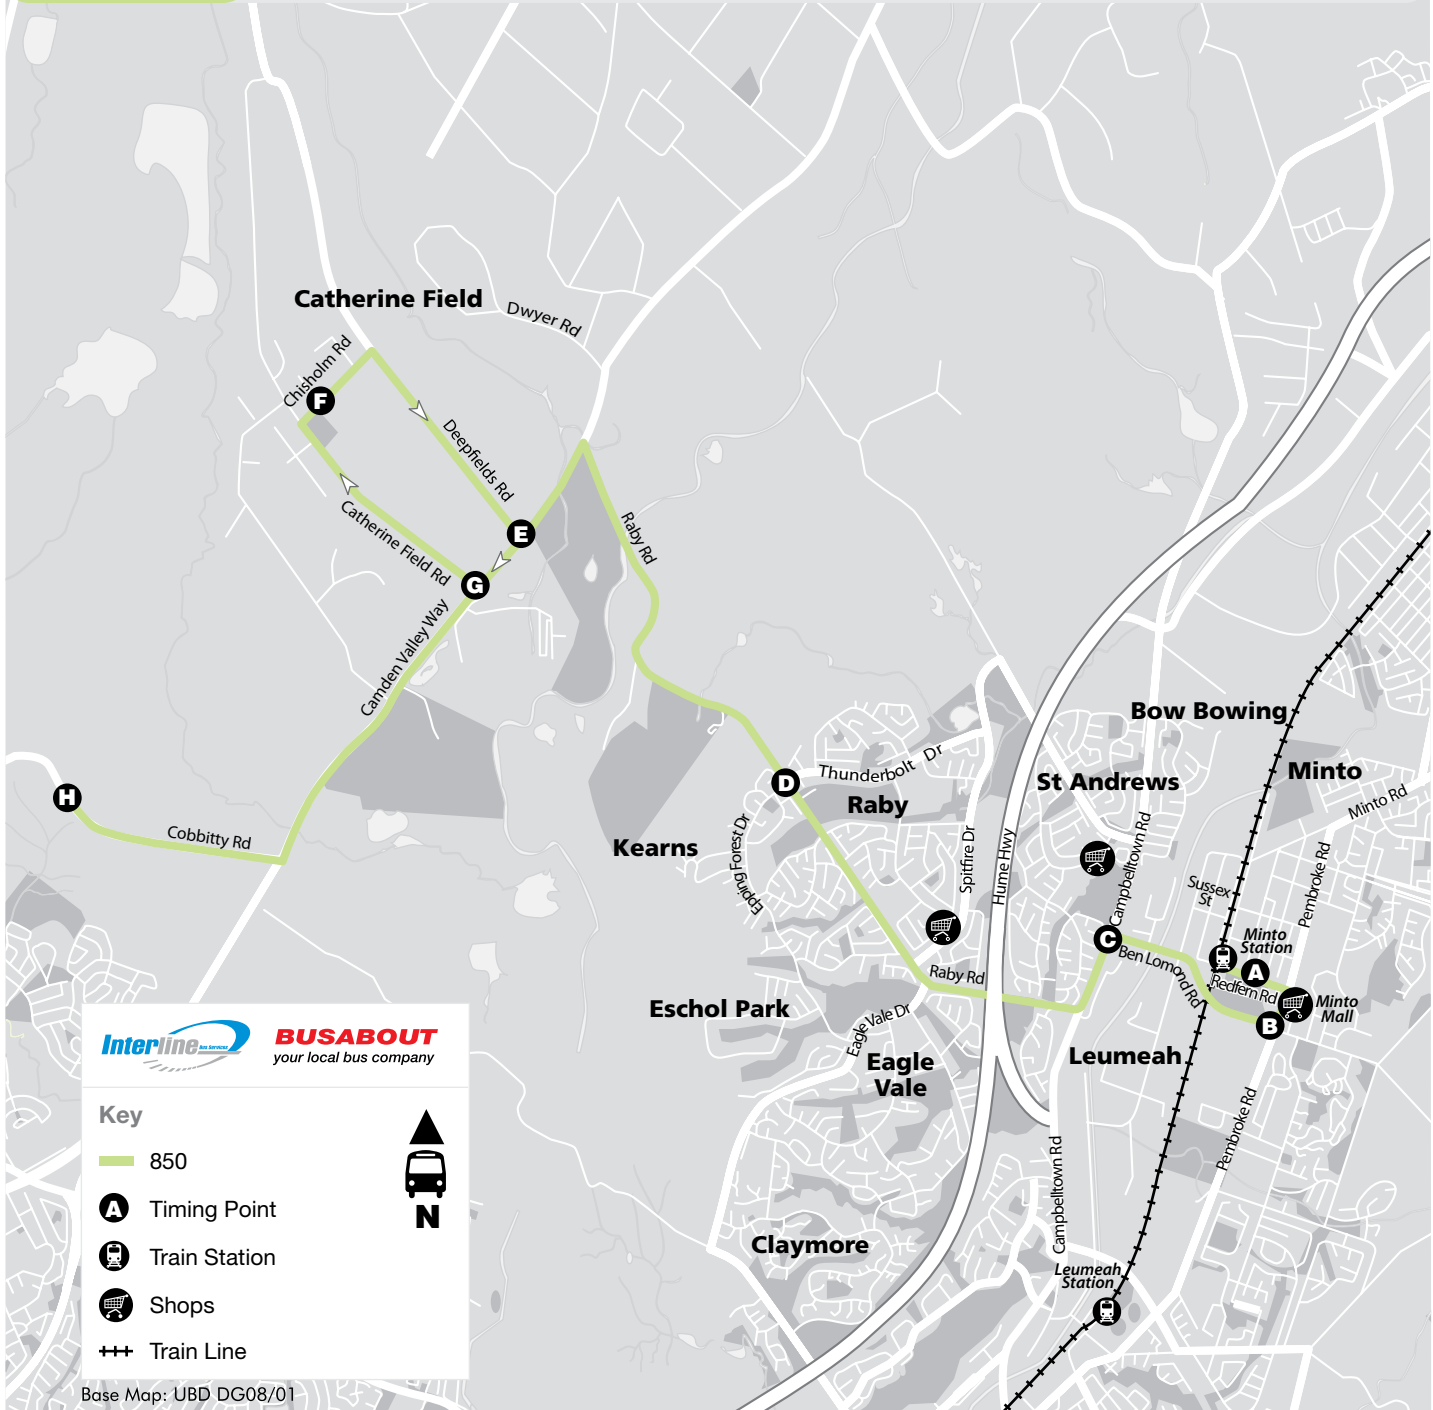

Route
850

Bus Route Map

BUSABOUT

 **BUSABOUT**
your local bus company

Key

-  850
-  Timing Point
-  Train Station
-  Shops
-  Train Line