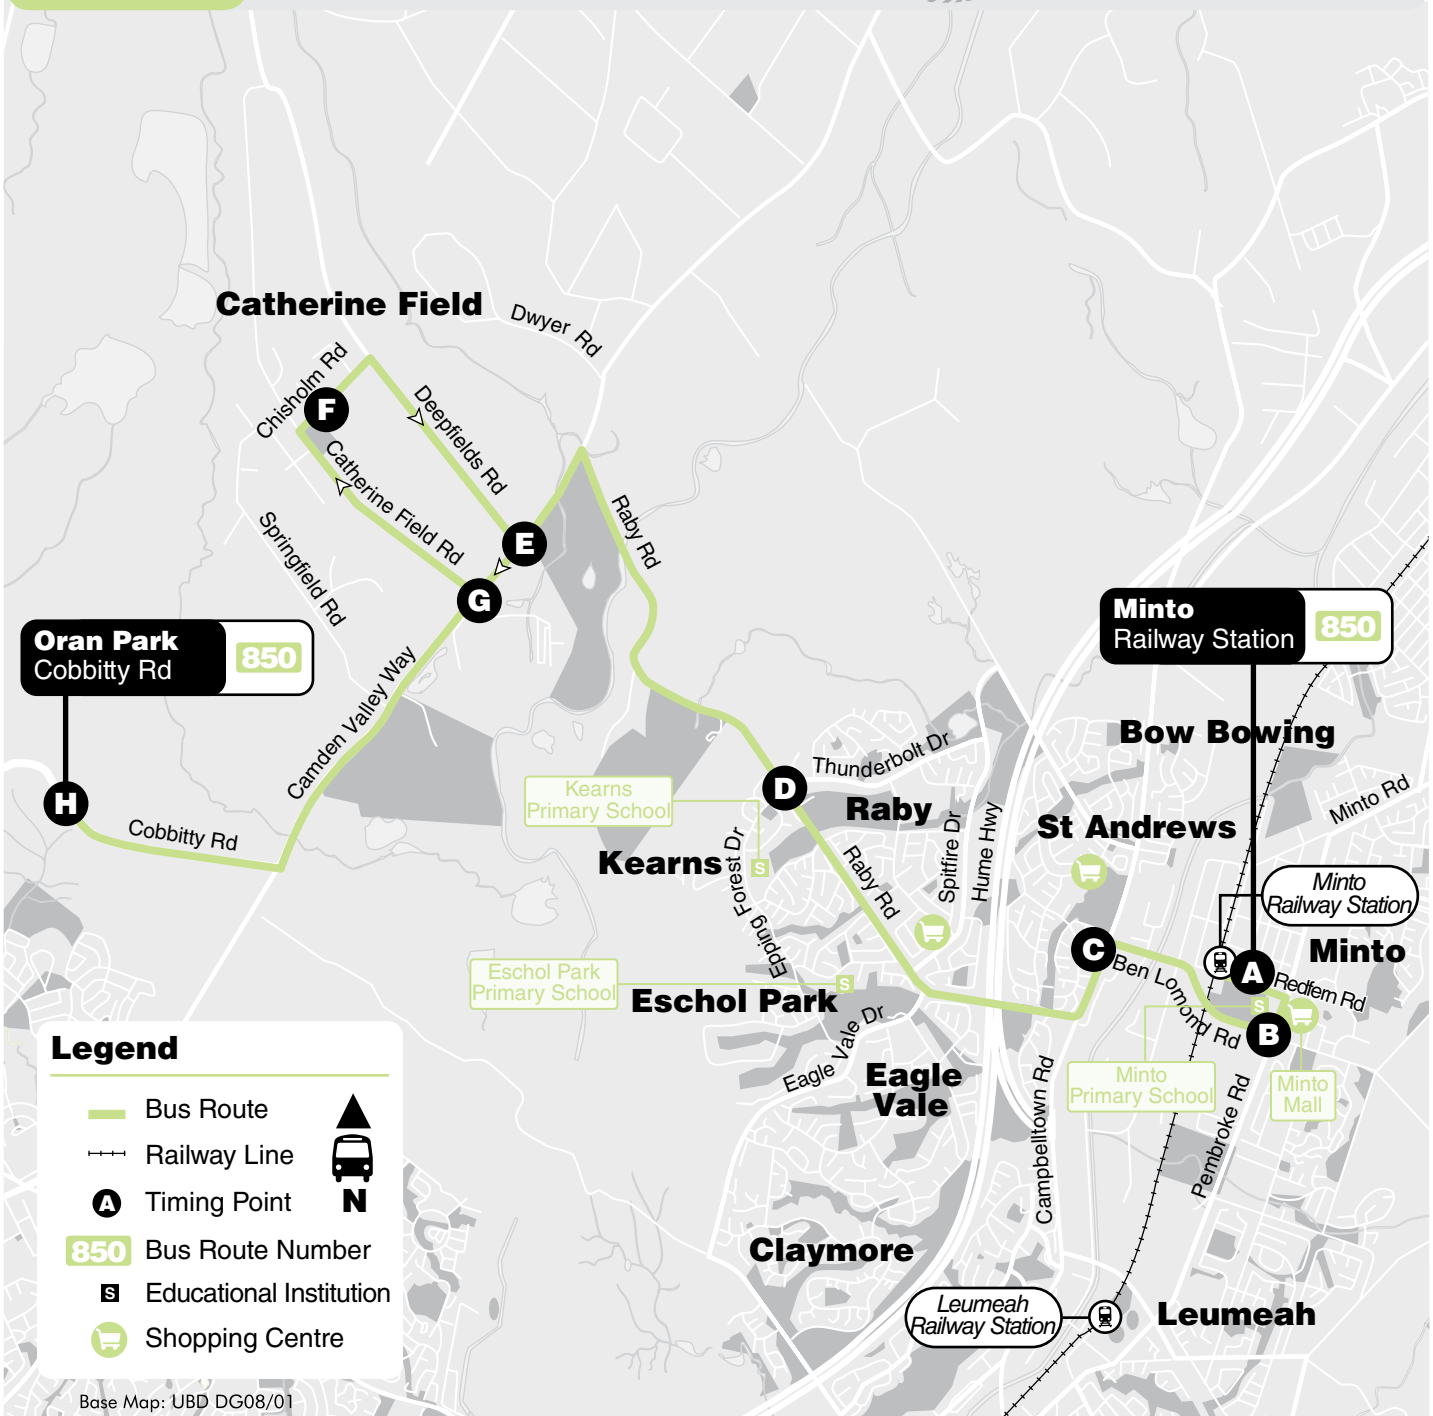

Route **850**

Bus Route Map

BUSABOUT

Oran Park
Cobbitty Rd **850**

Minto
Railway Station **850**

Legend

- Bus Route
- Railway Line
- Timing Point
- Bus Route Number
- Educational Institution
- Shopping Centre
- North Arrow