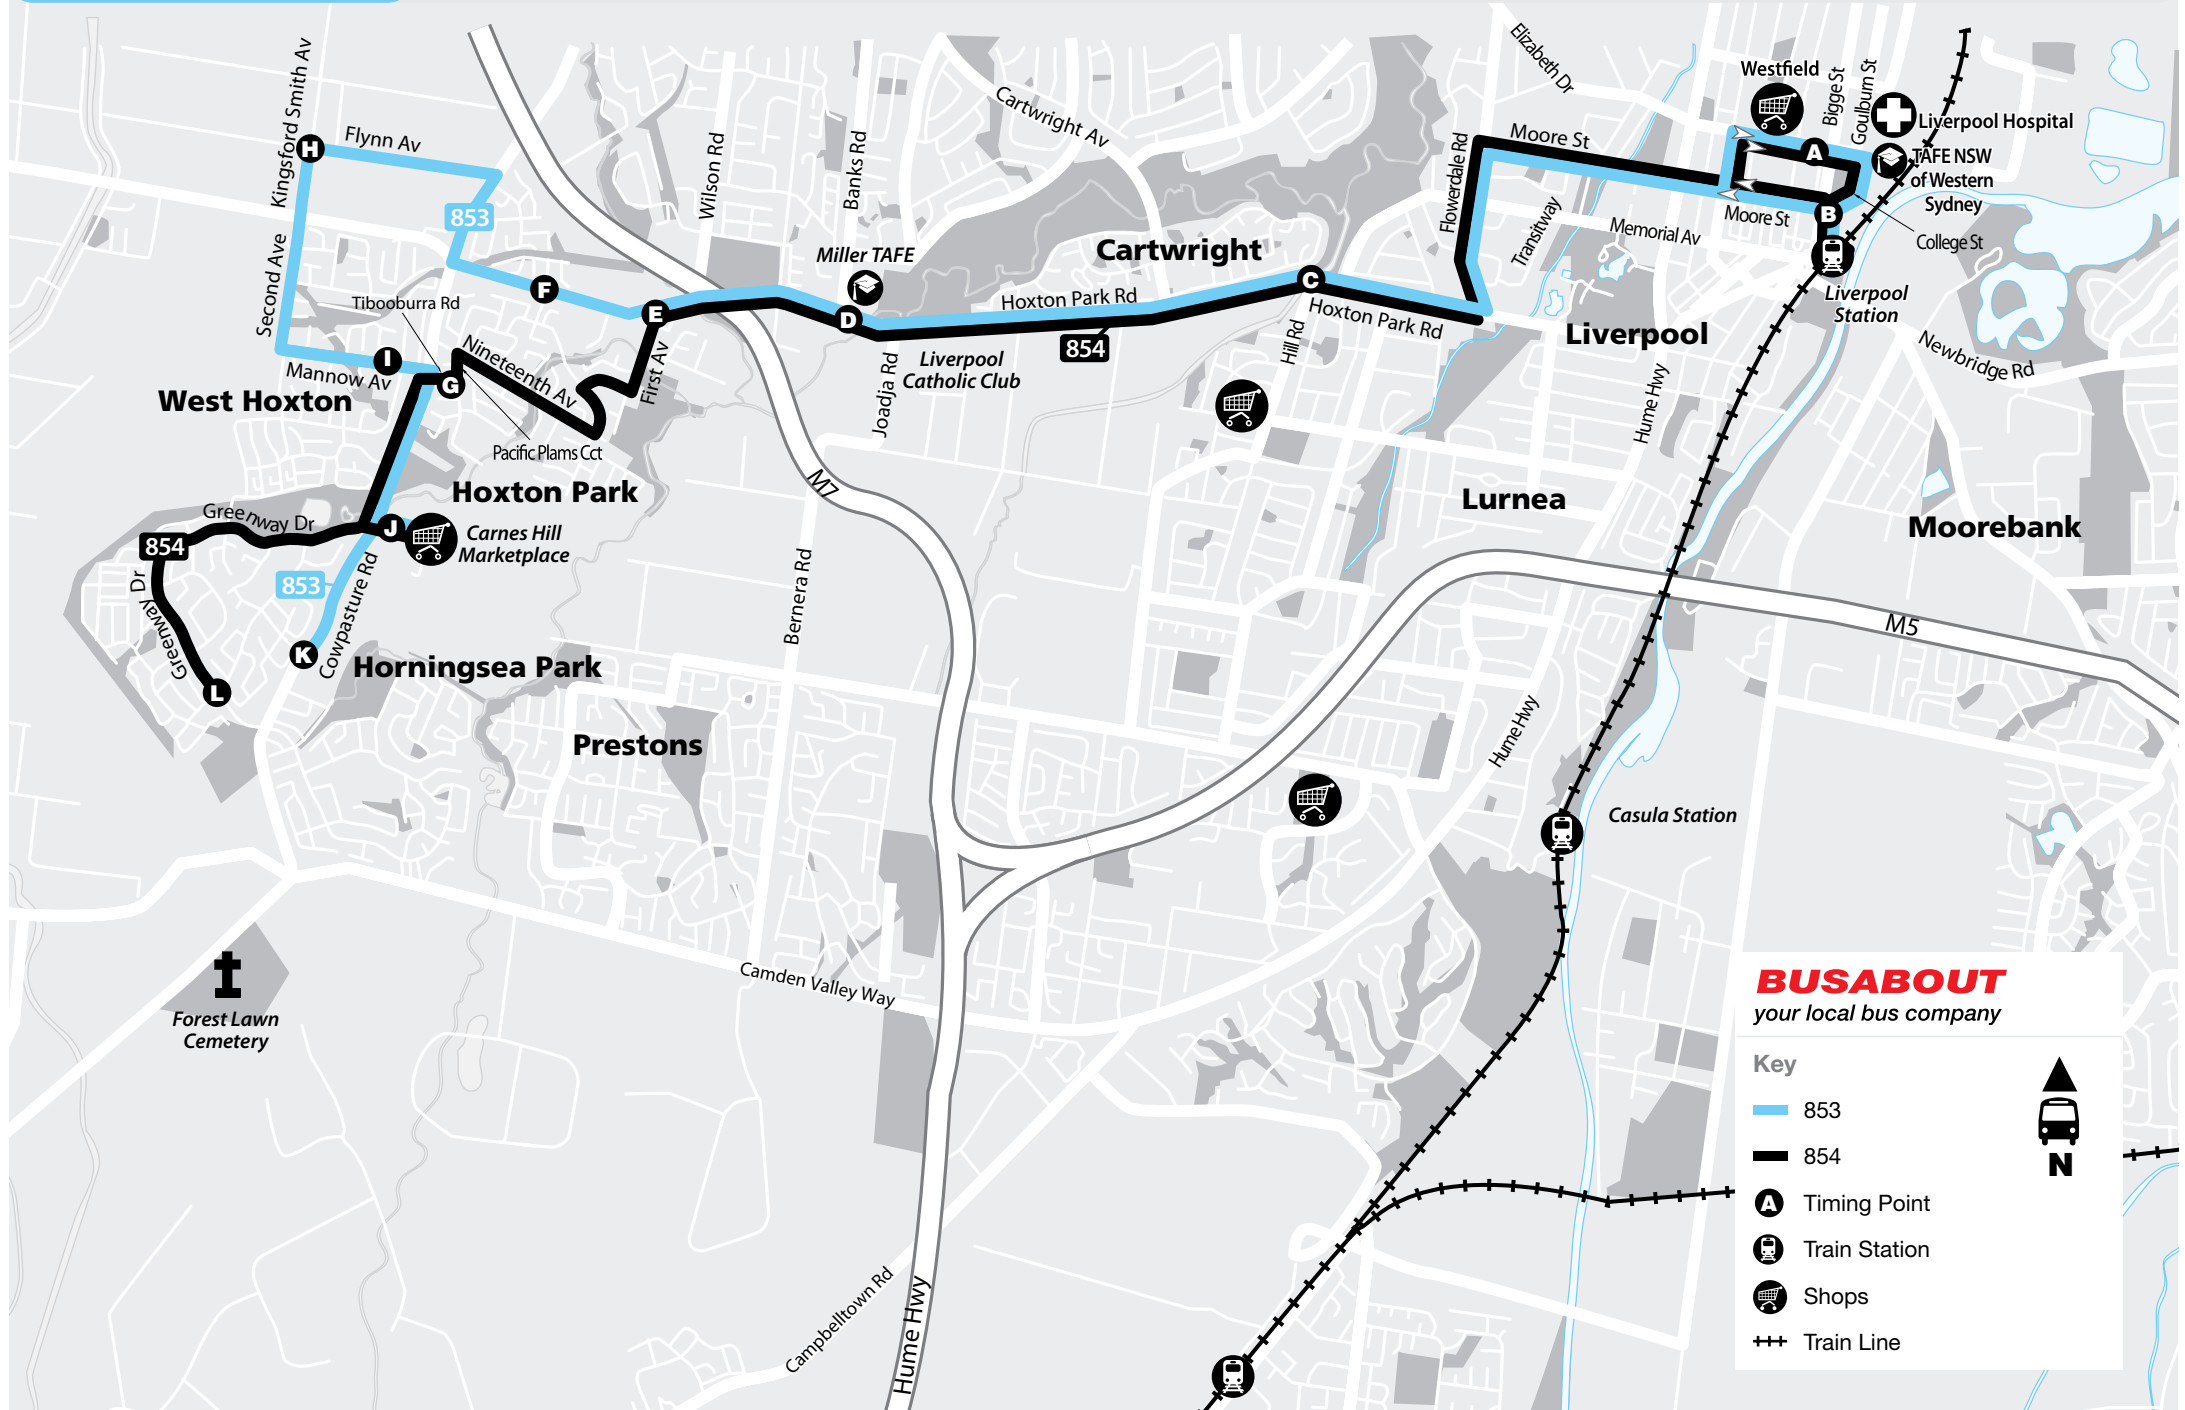

Route **853/854**

Bus Route Map

BUSABOUT

BUSABOUT
your local bus company

Key

853

854

Timing Point

Train Station

Shops

Train Line