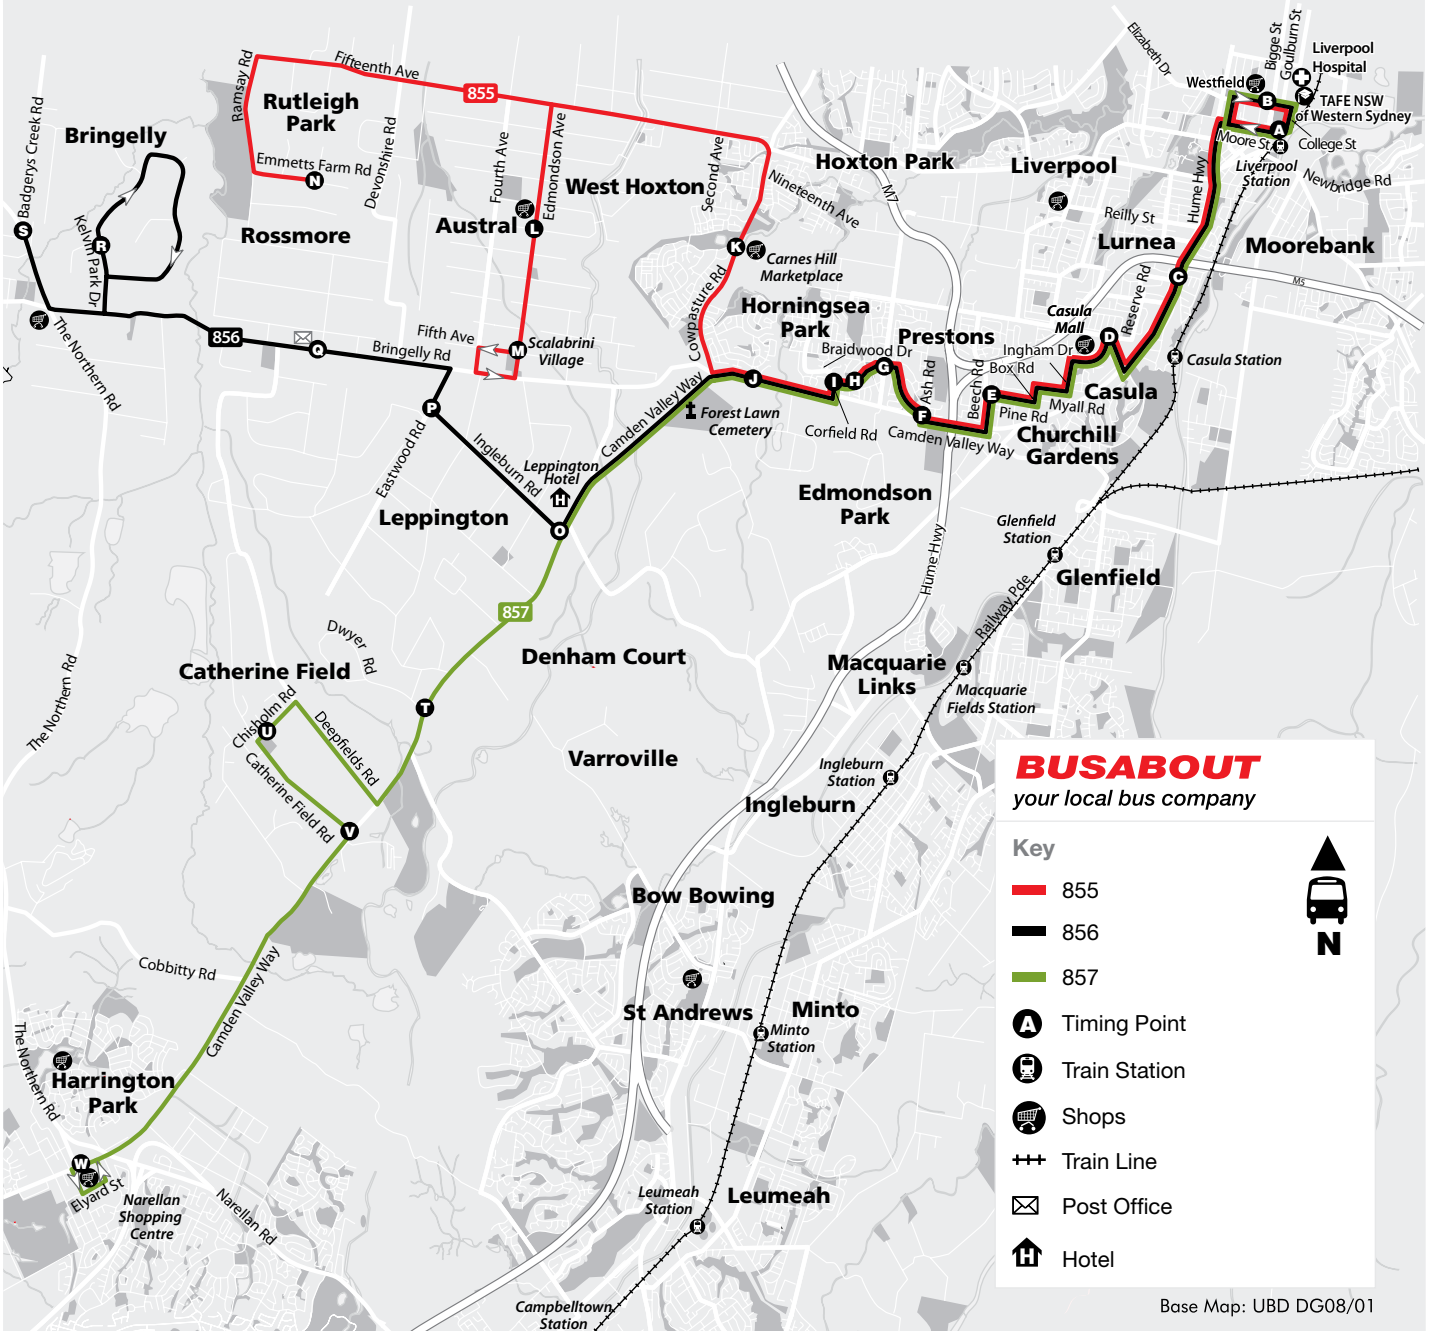

Route **855/856/857**

Bus Route Map

BUSABOUT

BUSABOUT
your local bus company

Key

- 855
- 856
- 857
- A** Timing Point
- Train Station
- Shops
- +++ Train Line
- Post Office
- Hotel

N