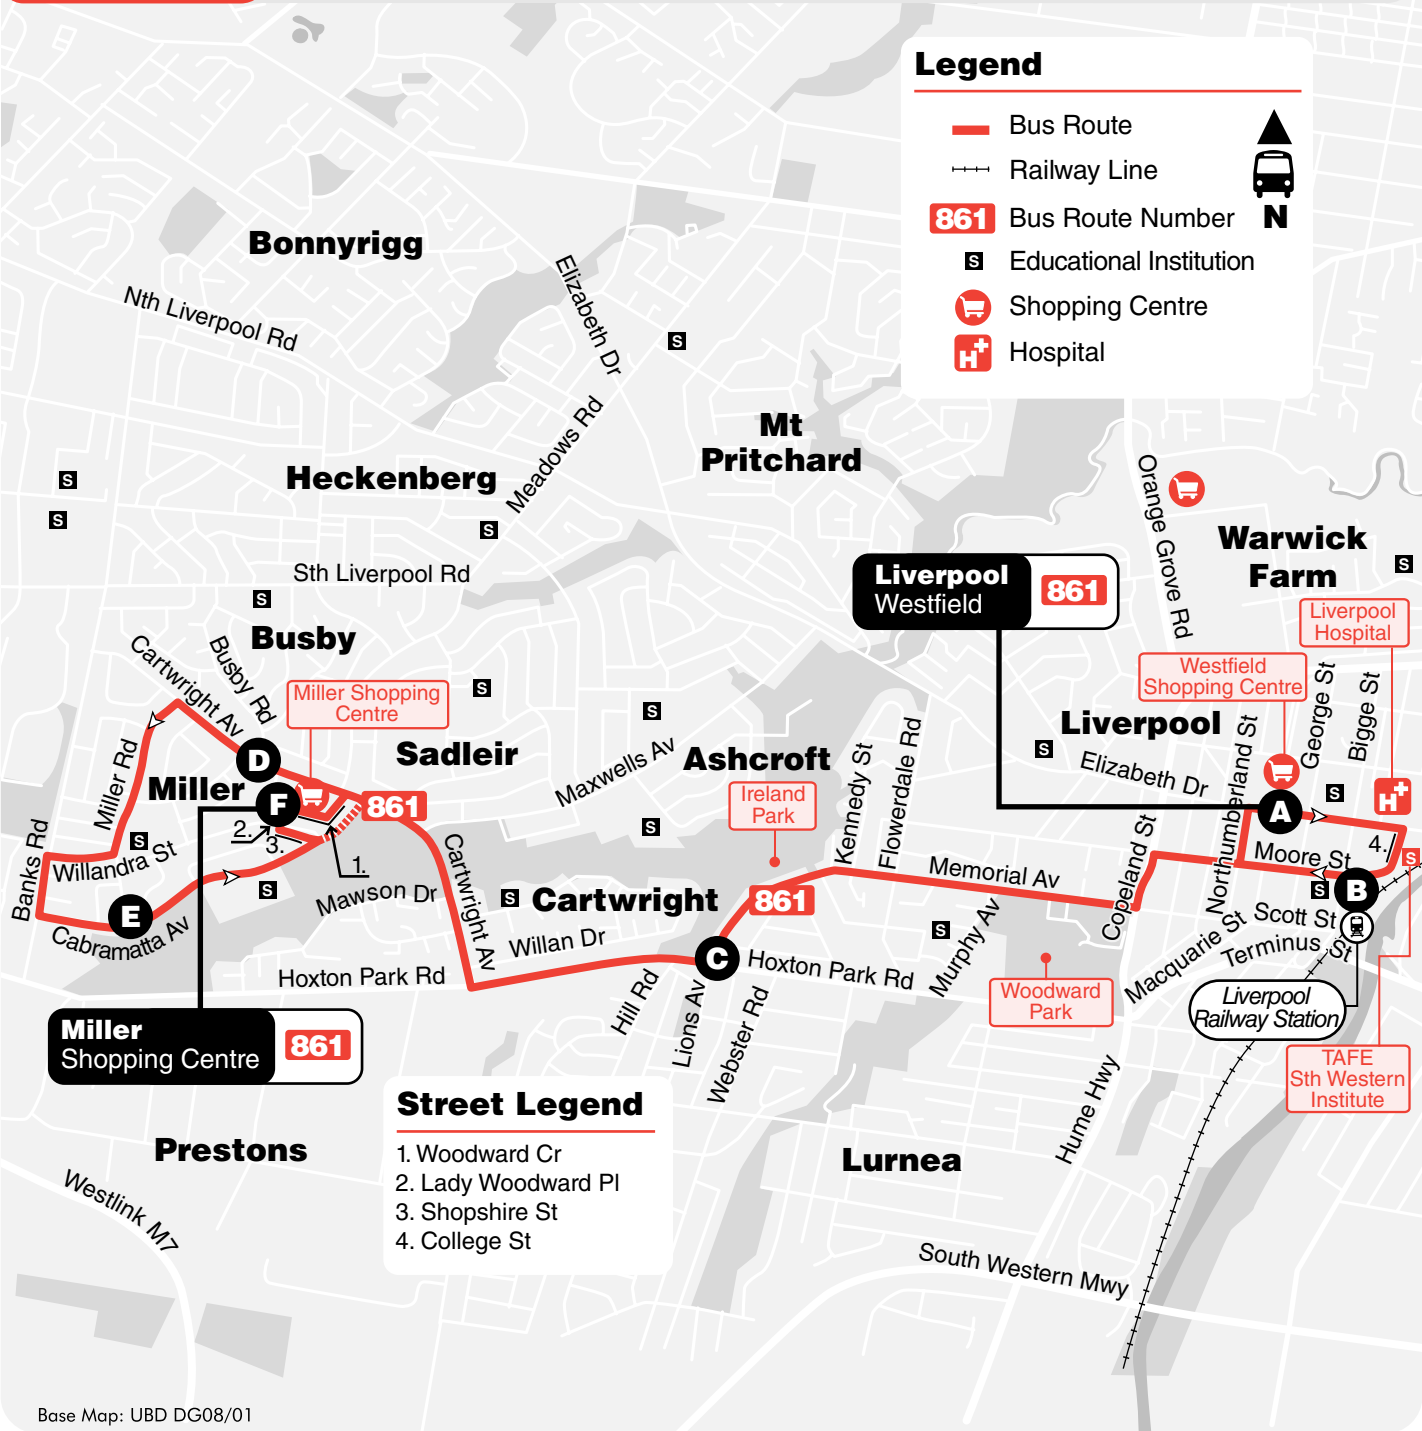

**Legend**

-  Bus Route
-  Railway Line
- 861** Bus Route Number
-  Educational Institution
-  Shopping Centre
-  Hospital

**Miller Shopping Centre** **861**

**Liverpool Westfield** **861**

**Street Legend**

1. Woodward Cr
2. Lady Woodward Pl
3. Shopshire St
4. College St