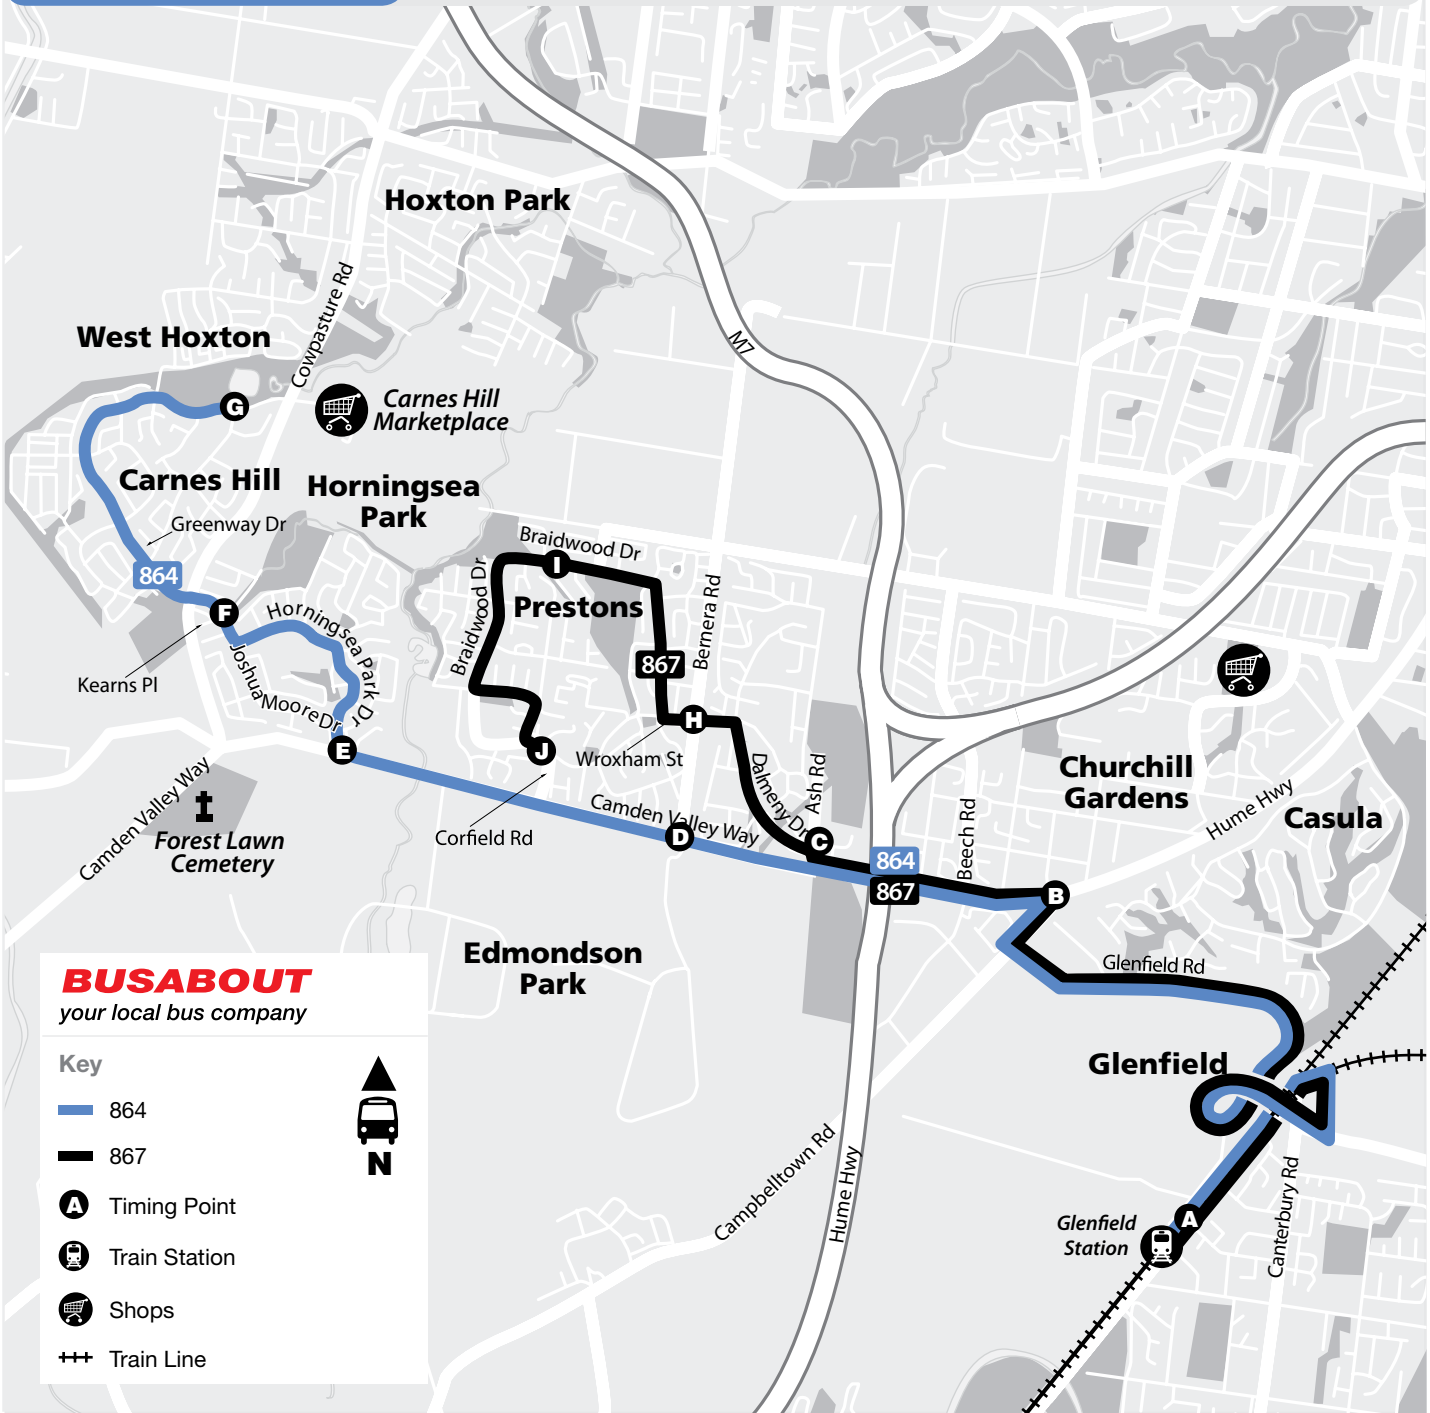

Route **864/867**

# Bus Route Map

**BUSABOUT**

**BUSABOUT**  
your local bus company

**Key**

— 864

— 867

**A** Timing Point

Train Station

Shops

Train Line