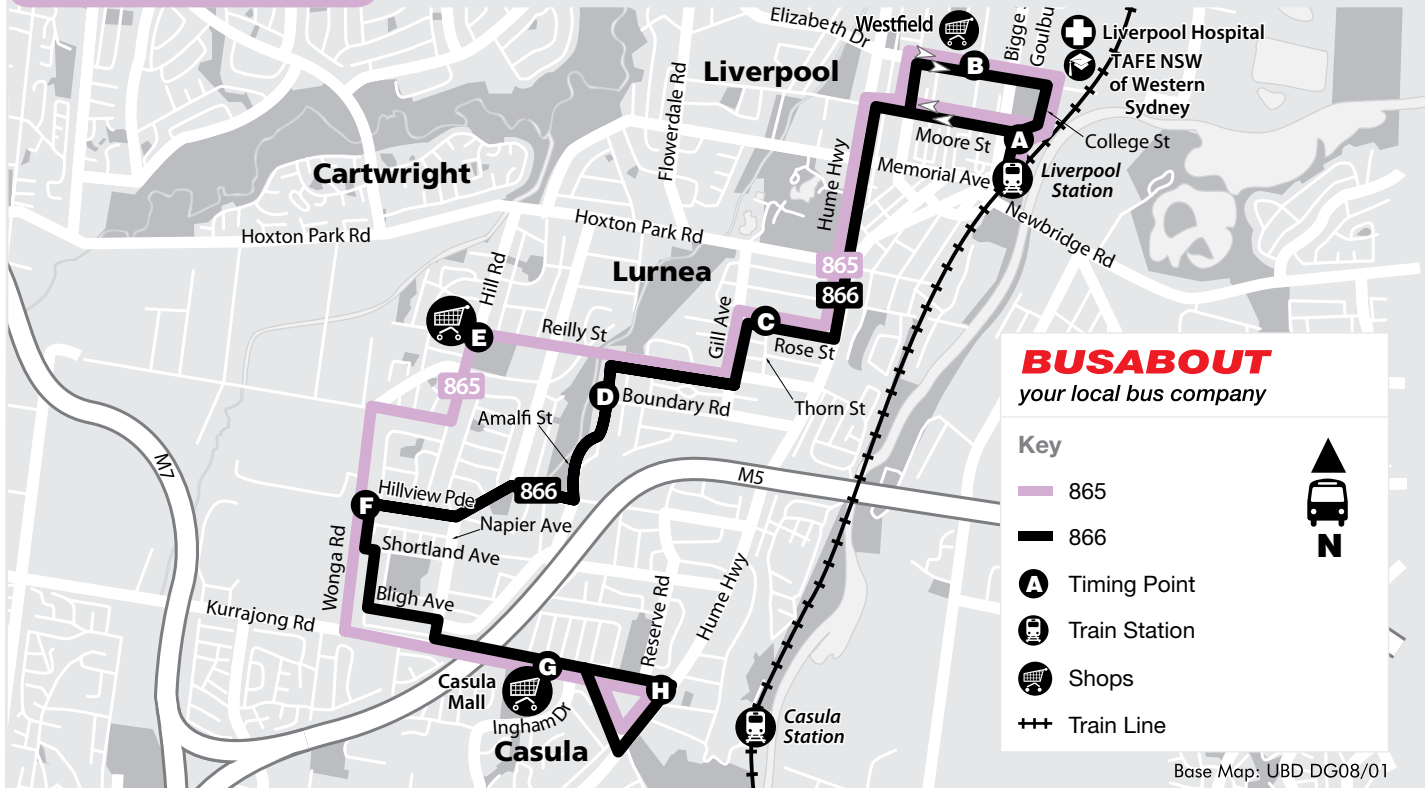

Route

865/866

Bus Route Map

BUSABOUT

BUSABOUT
your local bus company

Key

-  865
-  866
-  Timing Point
-  Train Station
-  Shops
-  Train Line