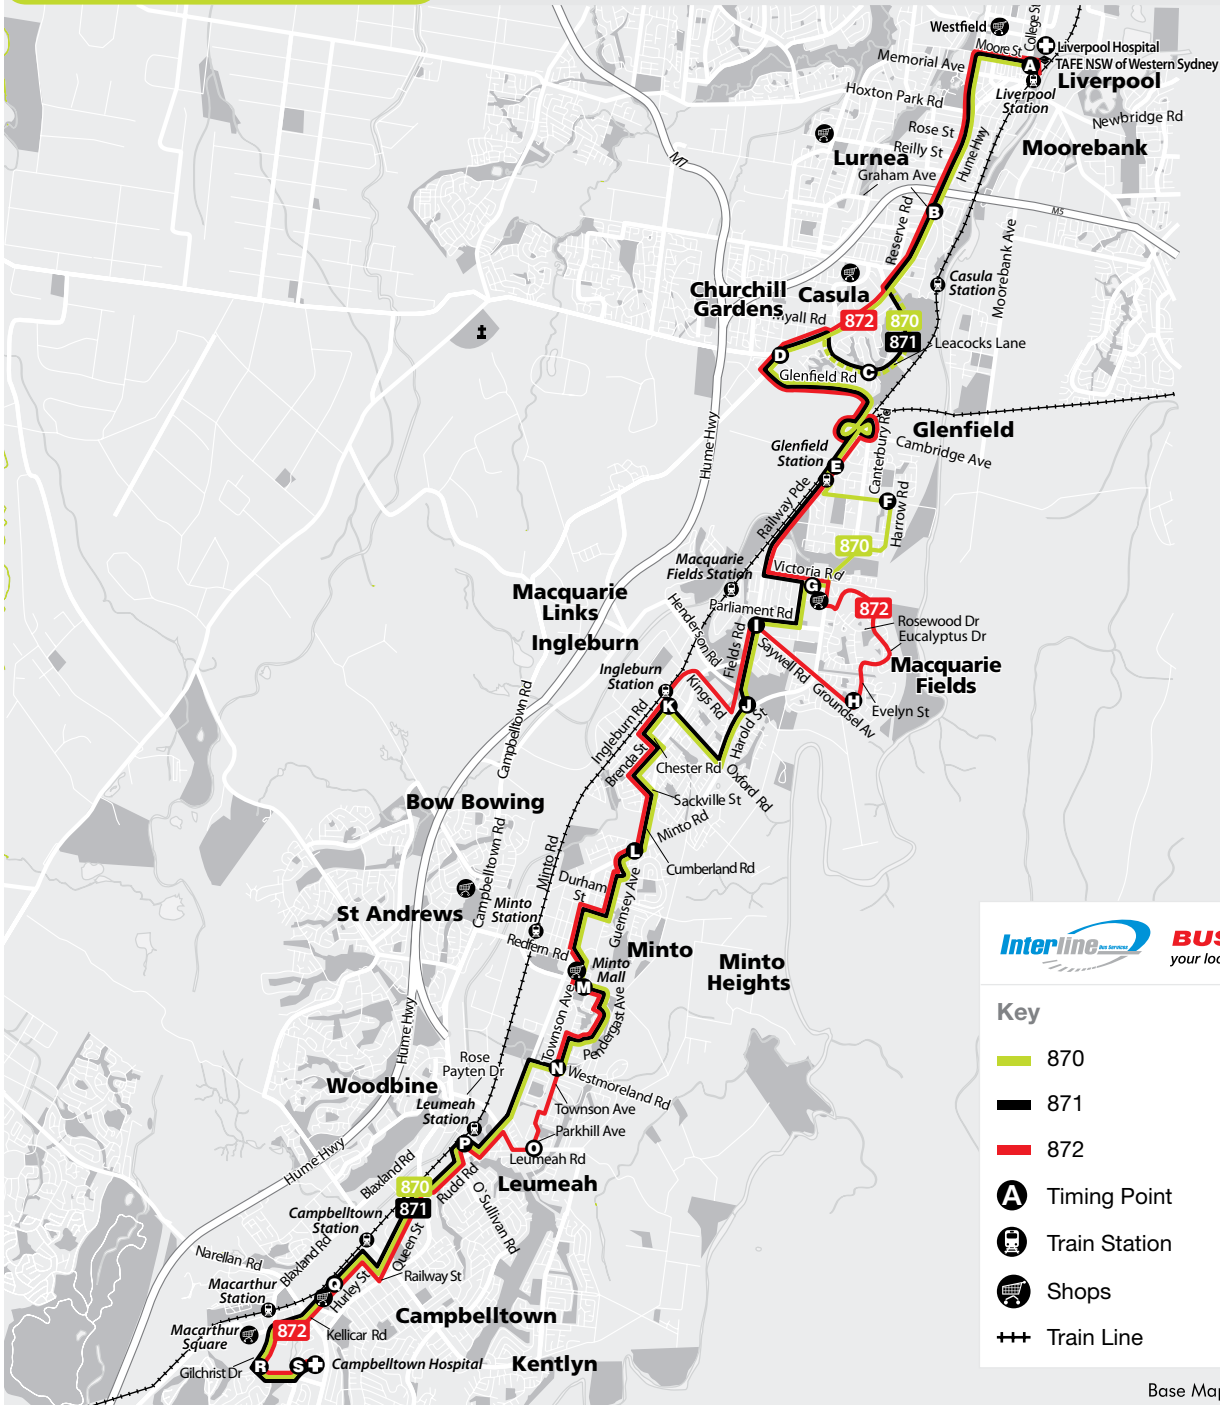

Route
870/871/872

Bus Route Map

BUSABOUT

Interline bus Services **BUSABOUT**
your local bus company

Key

- 870
- 871
- 872
- Timing Point
- Train Station
- Shops
- Train Line