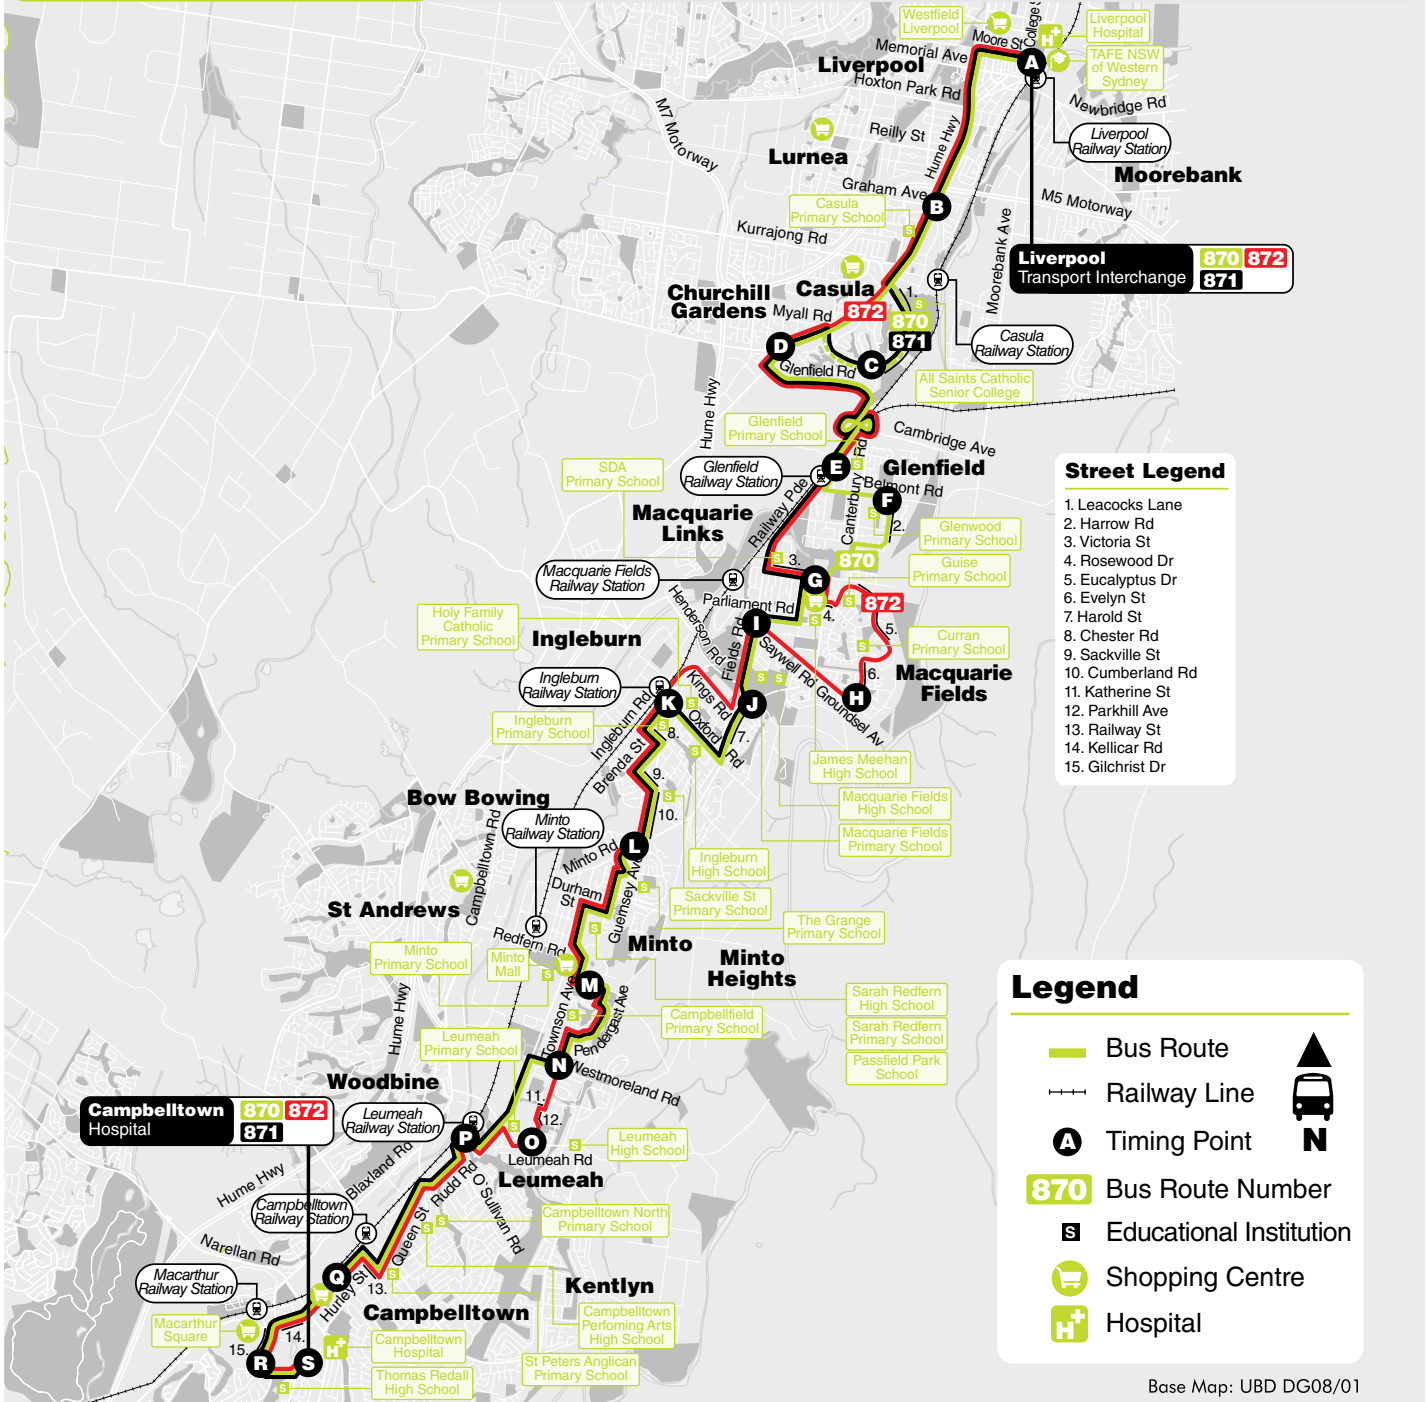

Route **870/871/872**

Bus Route Map

BUSABOUT

- ### Street Legend
1. Leacocks Lane
 2. Harrow Rd
 3. Victoria St
 4. Rosewood Dr
 5. Eucalyptus Dr
 6. Evelyn St
 7. Harold St
 8. Chester Rd
 9. Sackville St
 10. Cumberland Rd
 11. Katherine St
 12. Parkhill Ave
 13. Railway St
 14. Kellaric Rd
 15. Gilchrist Dr

Legend

- Bus Route
- Railway Line
- Timing Point
- Bus Route Number
- Educational Institution
- Shopping Centre
- Hospital

N