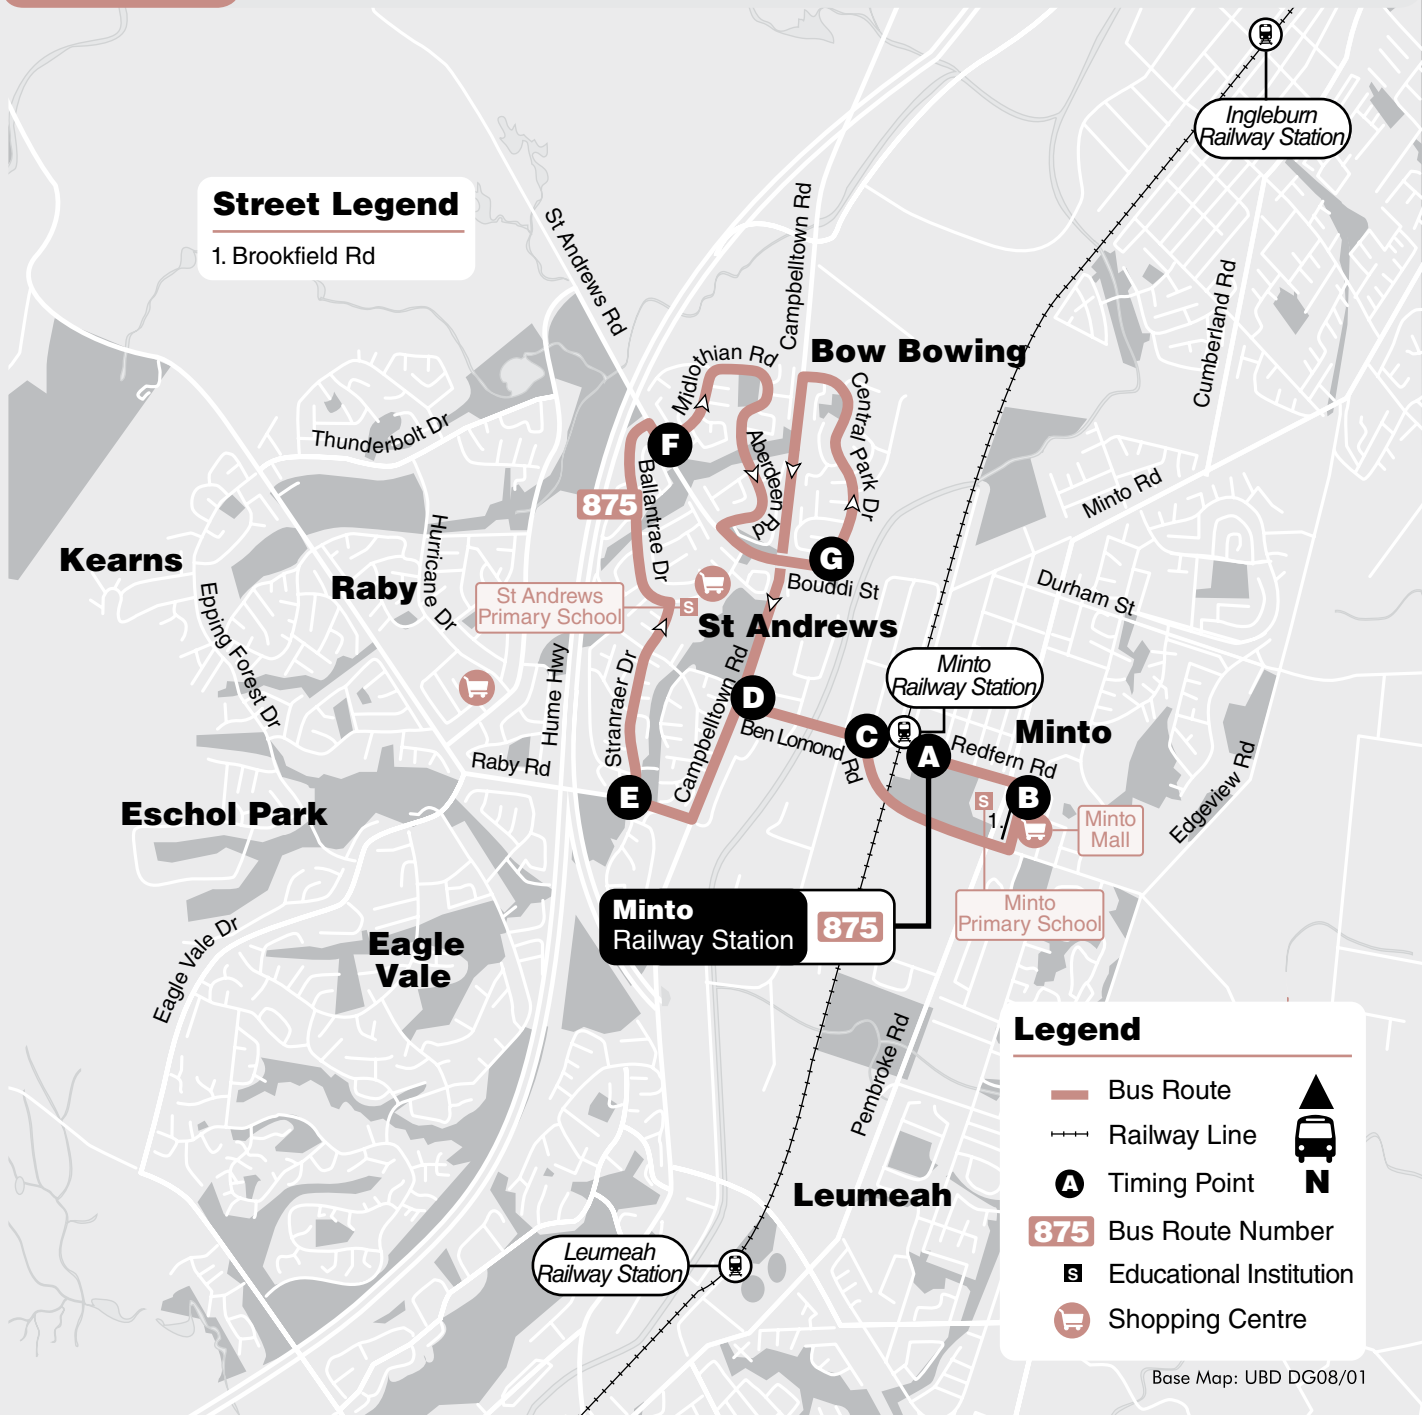

**Street Legend**

- 1. Brookfield Rd

**Legend**

- Bus Route
- Railway Line
- Timing Point
- Educational Institution
- Shopping Centre
- Bus Route Number
- N