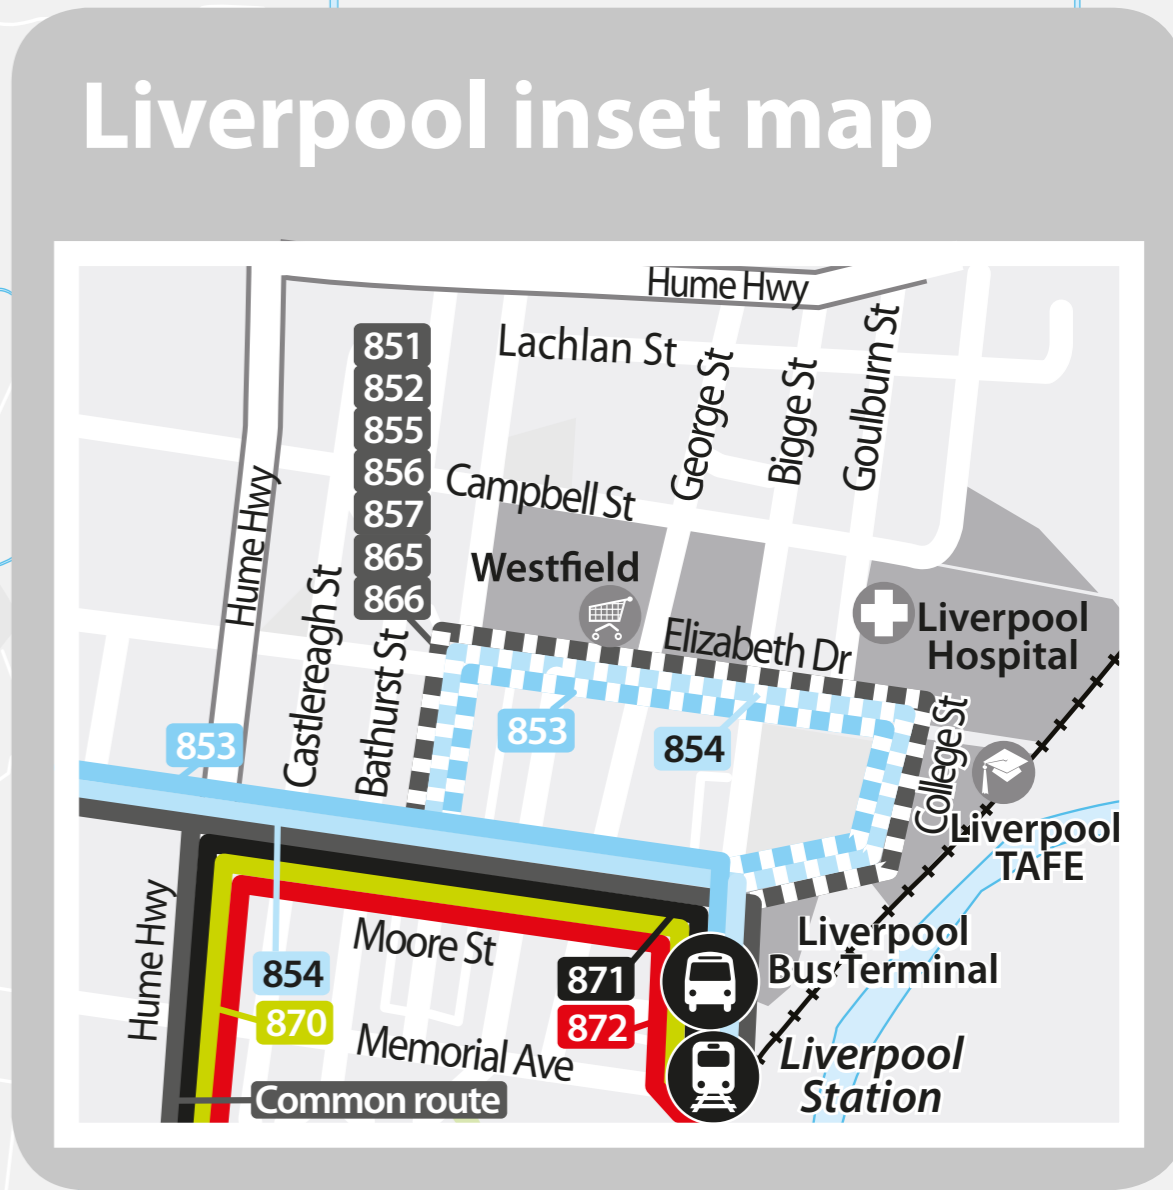

Region 2 Bus Services

As at 10 May 2010

Bus routes

- 850 Oran Park - Minto
- 851 Carnes Hill (Cowpasture Rd) - Liverpool via Prestons
- 852 Carnes Hill (Greenway Dr) - Horningsea Park - Liverpool via Prestons
- 853 Carnes Hill - Middleton Grange - Liverpool via Hoxton Park Rd
- 854 Carnes Hill (Greenway Dr) - Liverpool via Hoxton Park Rd
- 855 Austral - Liverpool via Prestons and Churchill Gardens
- 856 Bringelly - Liverpool via Prestons and Churchill Gardens
- 857 Narellan - Liverpool via Prestons and Churchill Gardens
- 864 Carnes Hill - Glenfield via Horningsea Park
- 865 Casula - Liverpool via Lurnea (Jedda Rd)
- 866 Casula - Liverpool via Lurnea (Amalfi St)
- 867 Prestons - Glenfield via Prestons
- 870 Campbelltown - Ingleburn - Liverpool via Harrow Rd and Glenfield
- 871 Campbelltown - Ingleburn - Liverpool via Glenfield and Leacocks Ln
- 872 Campbelltown - Ingleburn - Glenfield - Liverpool via Macquarie Fields
- 873 Ingleburn - Minto via Lagonda Dr
- 874 Raby - Minto
- 875 St Andrews - Bow Bowling - Minto
- 876 Eucalyptus Drive - Macquarie Fields Station (Weekdays only)
- S9 Glenfield - Glenquarie via Glenfield Station and Glenfield Shops
- Common route 851, 852, 855, 856, 857, 865, 866
- Occasional journey

Liverpool Bus ranks

- Rank A**
Routes 865/866 and 870/871/872
- Rank C**
Routes 851/852, 853/854 and 855/856/857

Interline Bus Services
www.interlinebus.com.au

BUSABOUT
www.busabout.com.au

131500.com.au
Transport Info
Information for people on the move