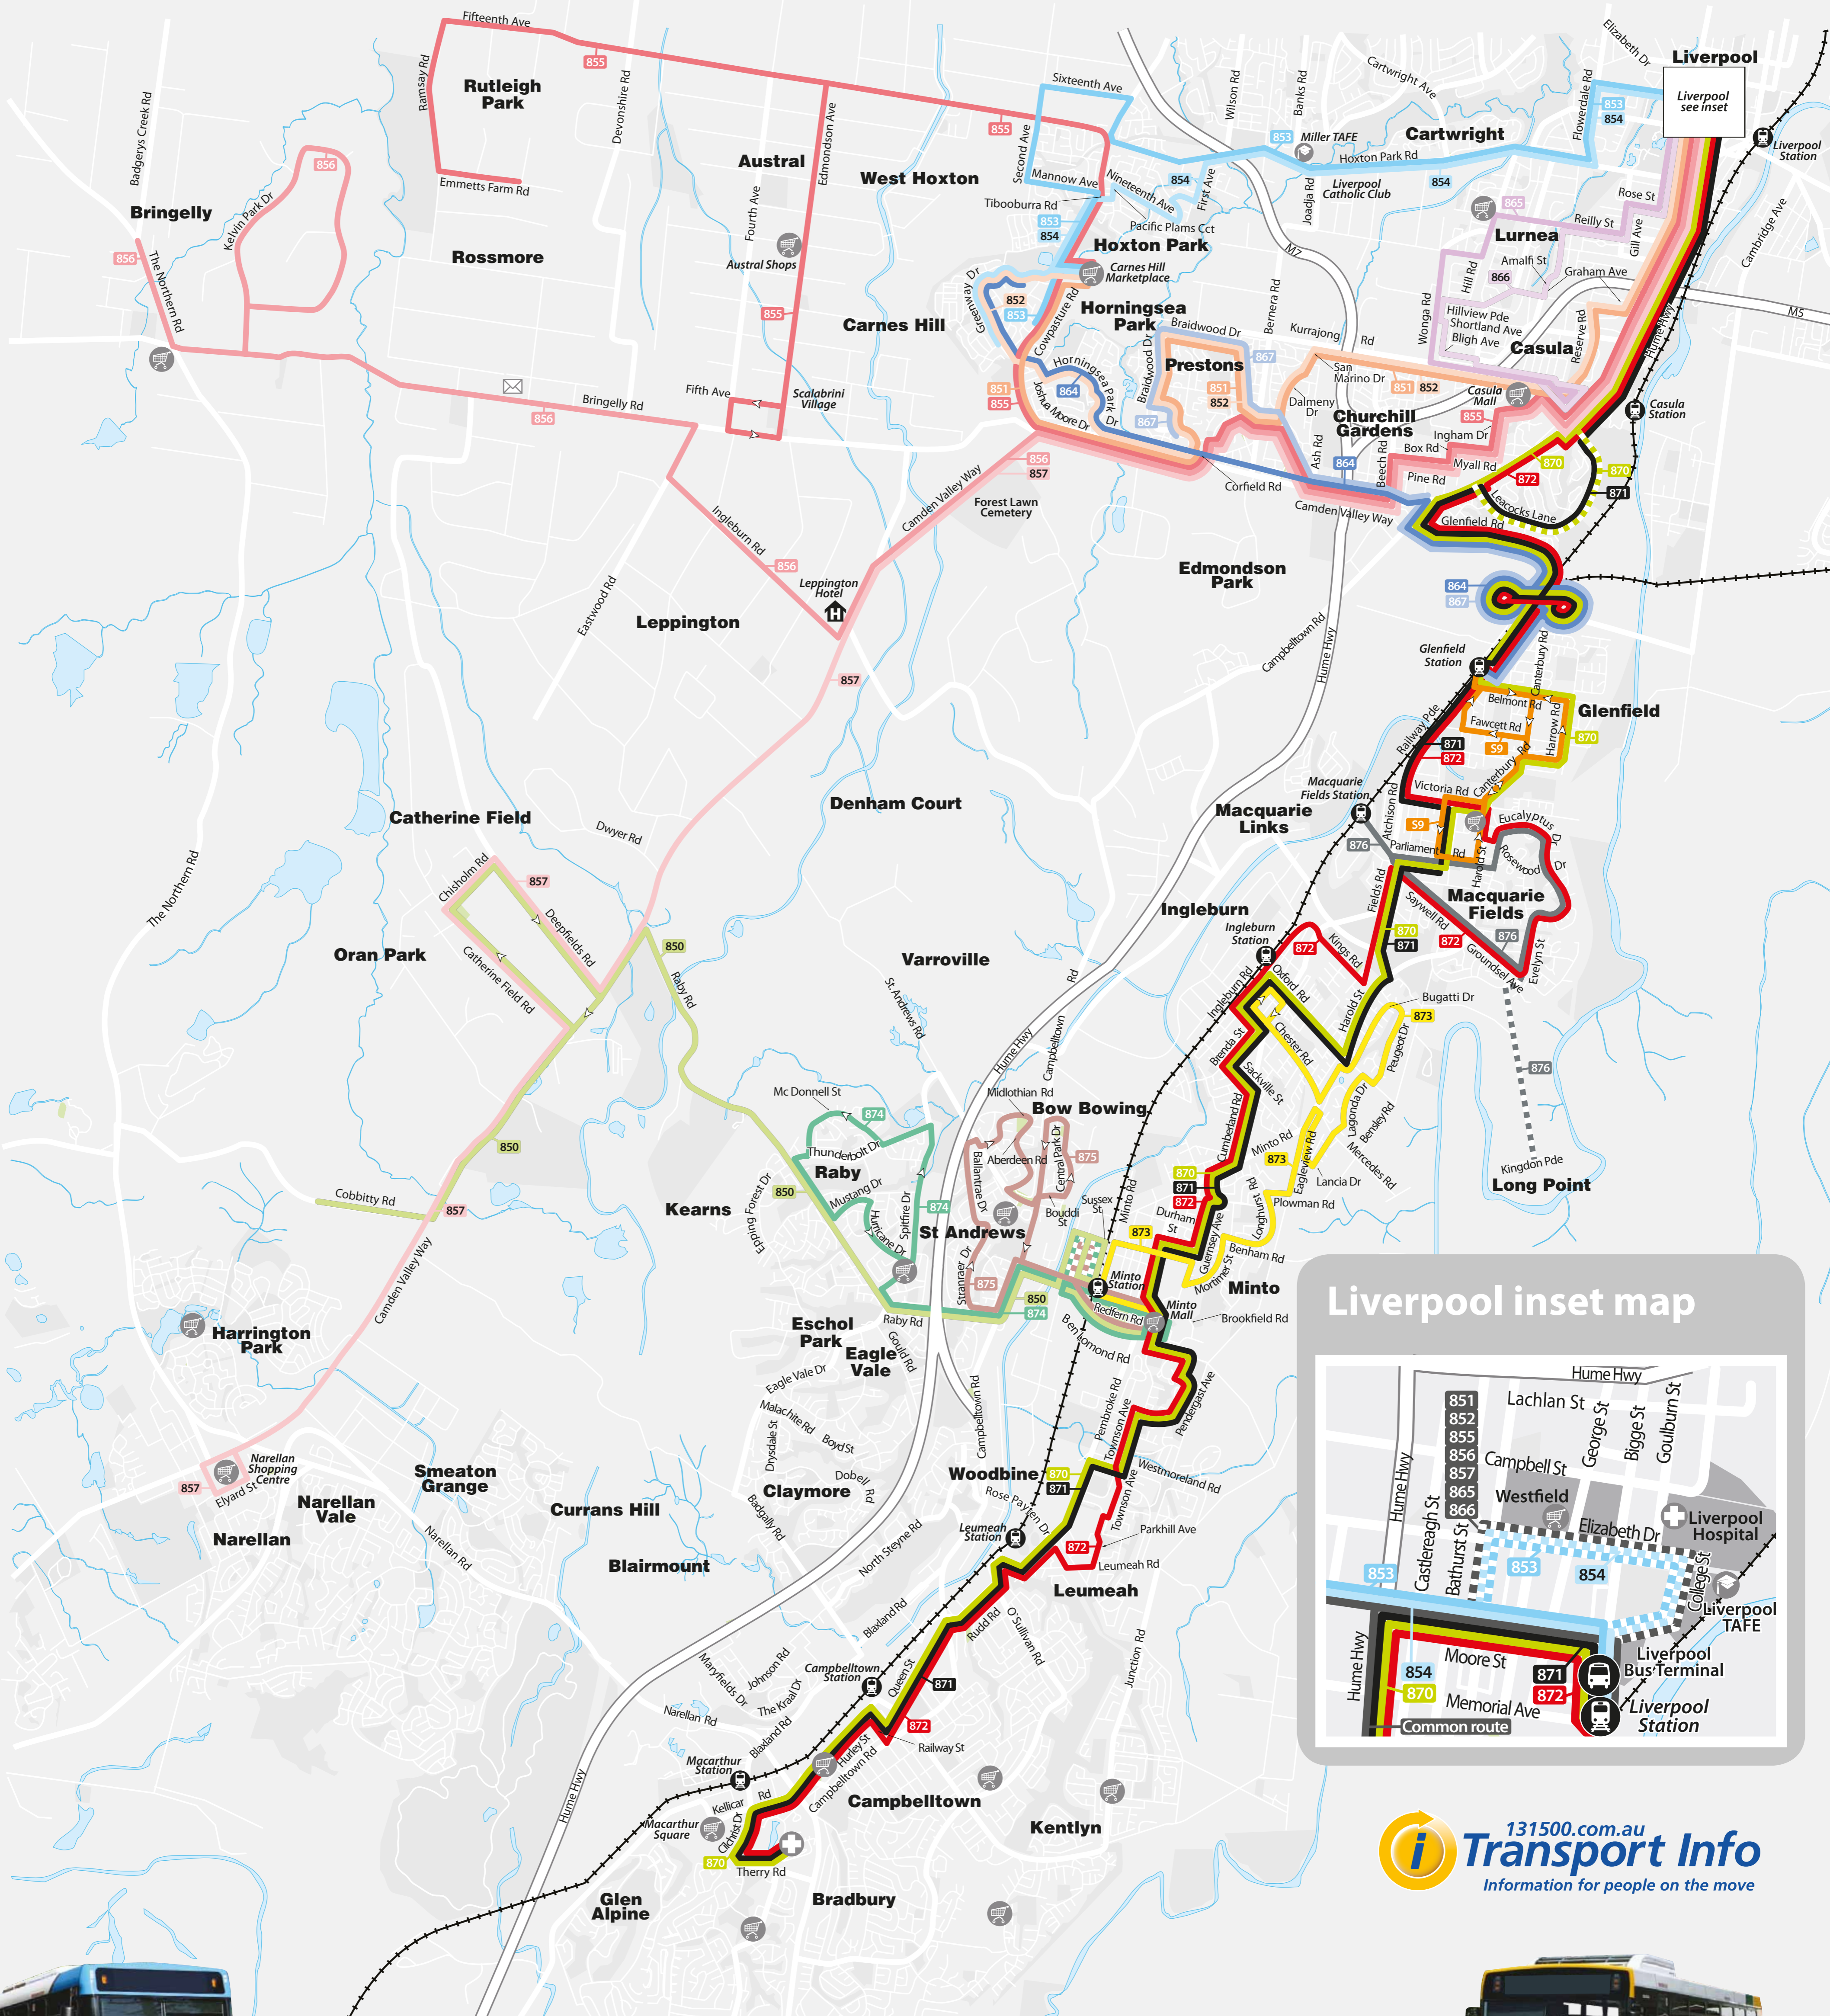

Region 2 Bus Services

As at 10 May 2010

Bus routes

- 850 Oran Park - Minto
- 851 Carnes Hill (Cowpasture Rd) - Liverpool via Prestons
- 852 Carnes Hill (Greenway Dr) - Horningsea Park - Liverpool via Prestons
- 853 Carnes Hill - Middleton Grange - Liverpool via Hoxton Park Rd
- 854 Carnes Hill (Greenway Dr) - Liverpool via Hoxton Park Rd
- 855 Austral - Liverpool via Prestons and Churchill Gardens
- 856 Bringelly - Liverpool via Prestons and Churchill Gardens
- 857 Narellan - Liverpool via Prestons and Churchill Gardens
- 864 Carnes Hill - Glenfield via Horningsea Park
- 865 Casula - Liverpool via Lurnea (Jedda Rd)
- 866 Casula - Liverpool via Lurnea (Amalfi St)
- 867 Prestons - Glenfield via Prestons
- 870 Campbelltown - Ingleburn - Liverpool via Harrow Rd and Glenfield
- 871 Campbelltown - Ingleburn - Liverpool via Glenfield and Leacocks Ln
- 872 Campbelltown - Ingleburn - Glenfield - Liverpool via Macquarie Fields
- 873 Ingleburn - Minto via Lagonda Dr
- 874 Raby - Minto
- 875 St Andrews - Bow Bowling - Minto
- 876 Eucalyptus Drive - Macquarie Fields Station (Weekdays only)
- S9 Glenfield - Glenquarie via Glenfield Station and Glenfield Shops
- Common route 851, 852, 855, 856, 857, 865, 866
- Occasional journey

Liverpool Bus ranks

- Rank A**
Routes 865/866 and 870/871/872
- Rank C**
Routes 851/852, 853/854 and 855/856/857

Interline Bus Services
www.interlinebus.com.au

BUSABOUT
www.busabout.com.au

131500.com.au
Transport Info
Information for people on the move