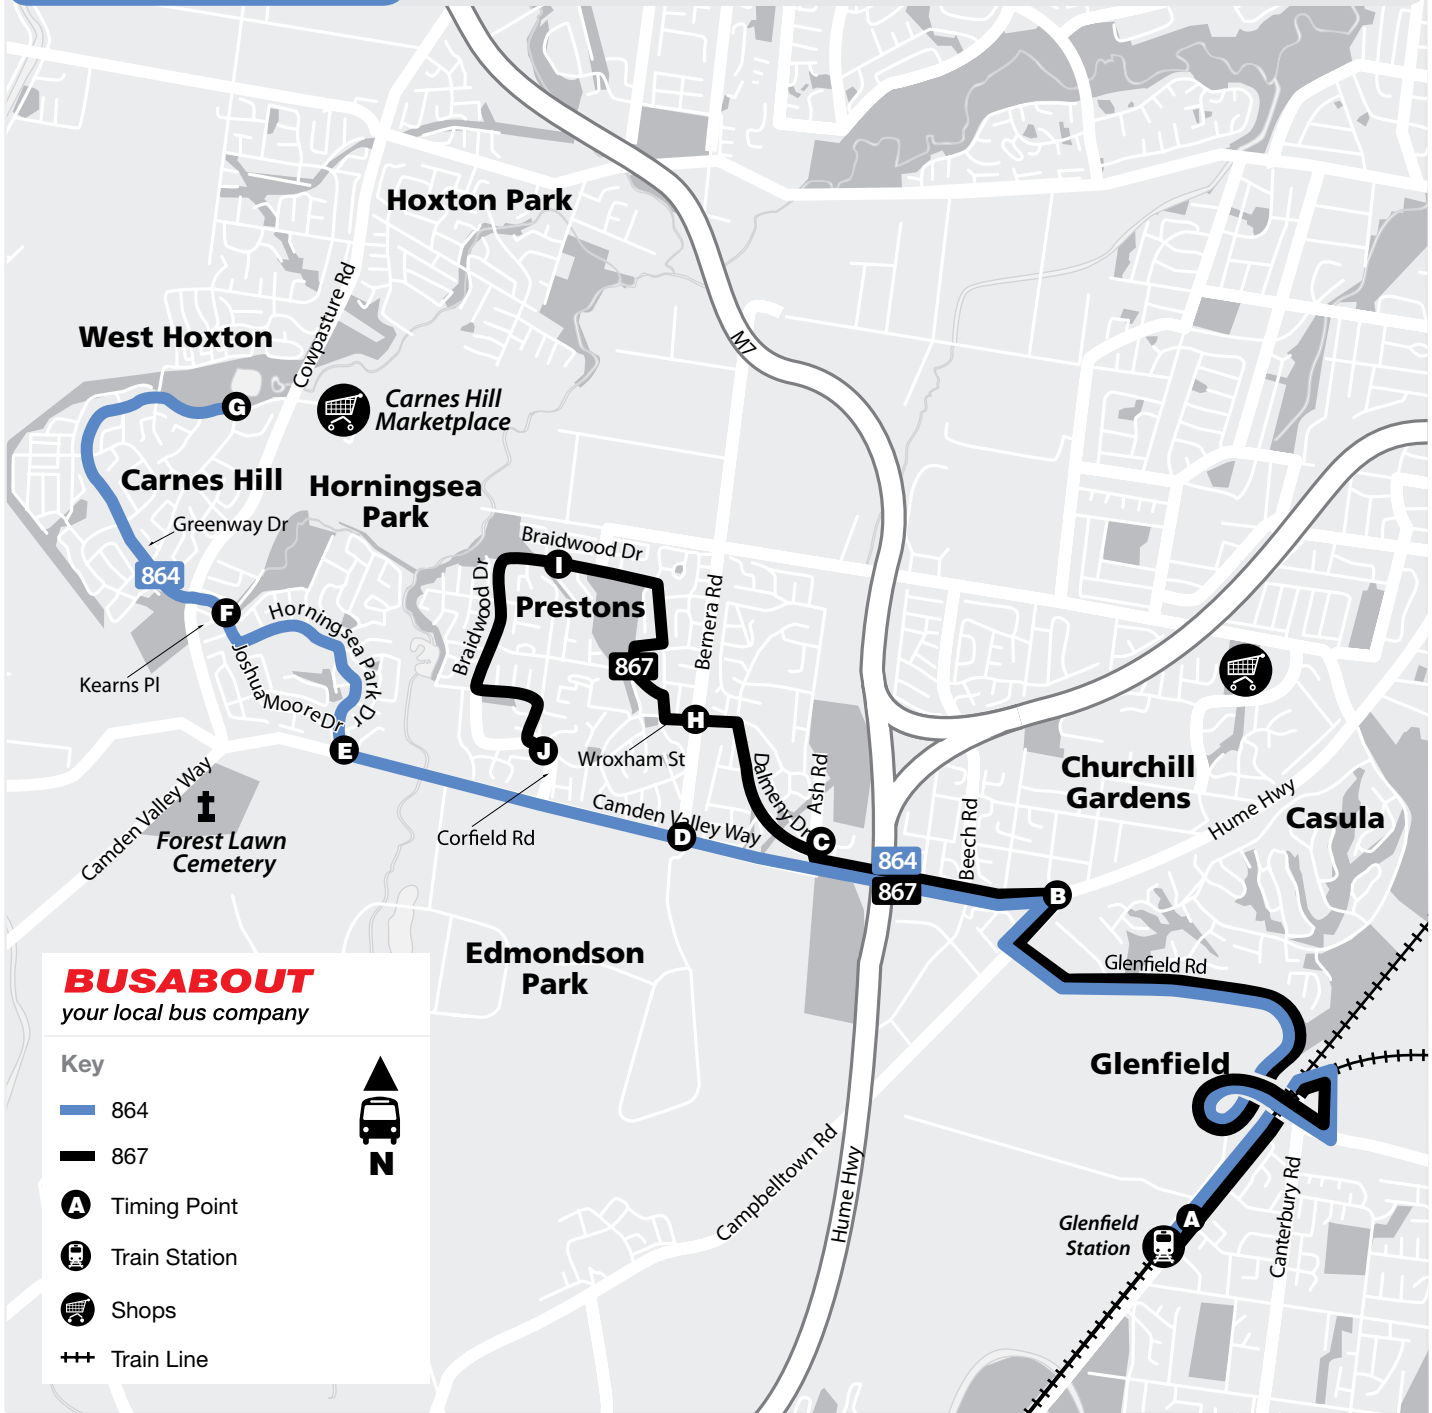

A Pleasant Environment For All

In the interests of our passengers, please refrain from smoking, eating, drinking or playing loud music on our buses.

Monday to Friday							
map ref	Route	867	867	867	867	867	867
		am	am	am	am	am	am
J	Corfield Rd & Braidwood Dr	5.12	5.43	5.56	6.21	6.32	7.03
I	Batehaven Cl & Braidwood Dr	5.14	5.45	5.58	6.23	6.34	7.05
H	Wroxham St & Benera Rd	5.17	5.48	6.01	6.26	6.37	7.08
C	Dalmeny & Ash Rd	5.20	5.51	6.04	6.29	6.40	7.11
B	The Cross Roads	5.24	5.55	6.08	6.33	6.44	7.15
A	Glenfield Station	5.30	6.01	6.15	6.43	6.55	7.28
	Train to City departs	5.36	6.06	6.20	6.48	7.00	7.38

 Service does not operate on Saturday, Sunday or Public Holidays

Monday to Friday							
map ref	Route	867	867	867	867	867	867
		pm	pm	pm	pm	pm	pm
	Train from City arrives	4.16	5.03	5.19	5.44	6.05	6.44
A	Glenfield Station	4.22	5.08	5.24	5.50	6.10	6.50
B	The Cross Roads	4.29	5.14	5.30	5.57	6.17	6.57
C	Dalmeny & Ash Rd	4.33	5.18	5.34	6.01	6.21	7.01
H	Wroxham St & Bernera Rd	4.36	5.21	5.37	6.04	6.24	7.04
I	Batehaven Cl & Braidwood Dr	4.39	5.24	5.40	6.07	6.27	7.07
J	Corfield Rd & Braidwood Dr	4.42	5.28	5.44	6.10	6.30	7.10

For your assistance, the symbols located in the timetables refer to corresponding locations on the route map.

Route **864/867**

Bus Route Map

BUSABOUT

BUSABOUT
your local bus company

Key

— 864

— 867

A Timing Point

Train Station

Shops

Train Line