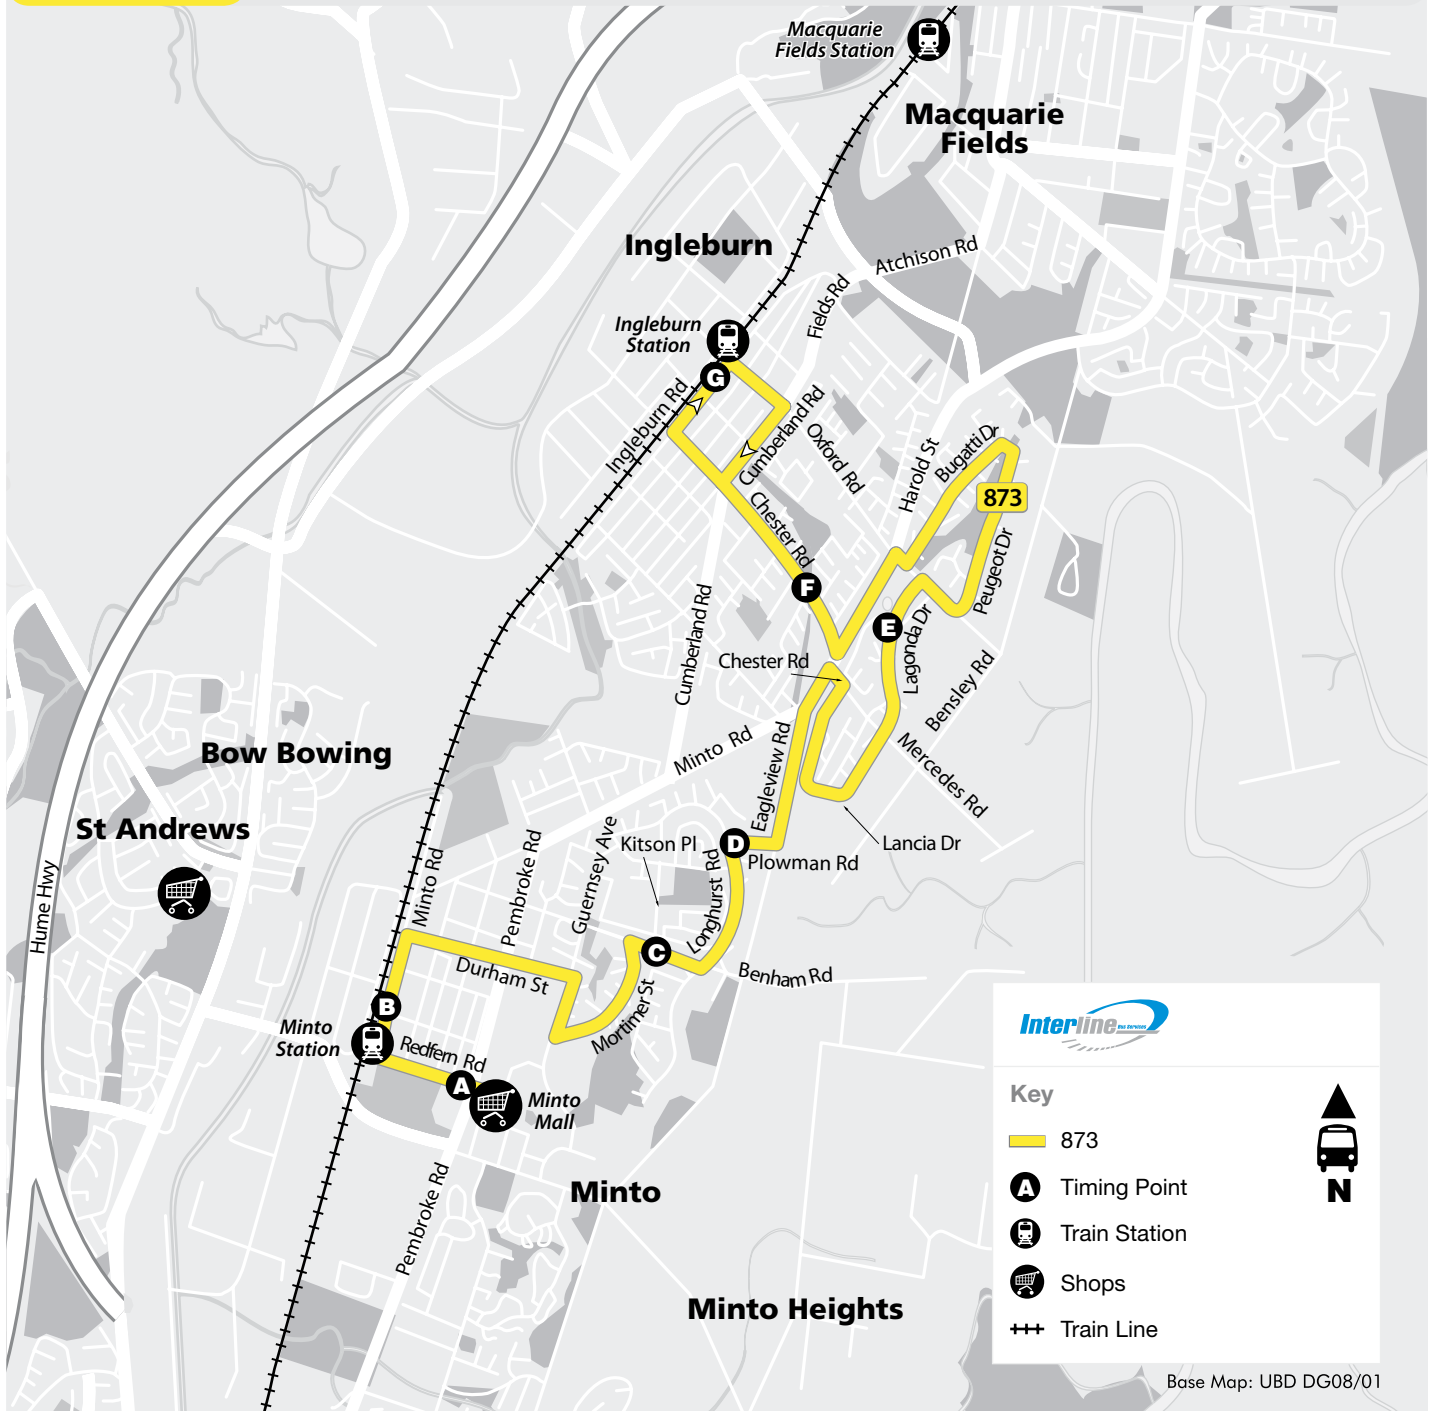

Key

- 873
- Timing Point
- Train Station
- Shops
- Train Line