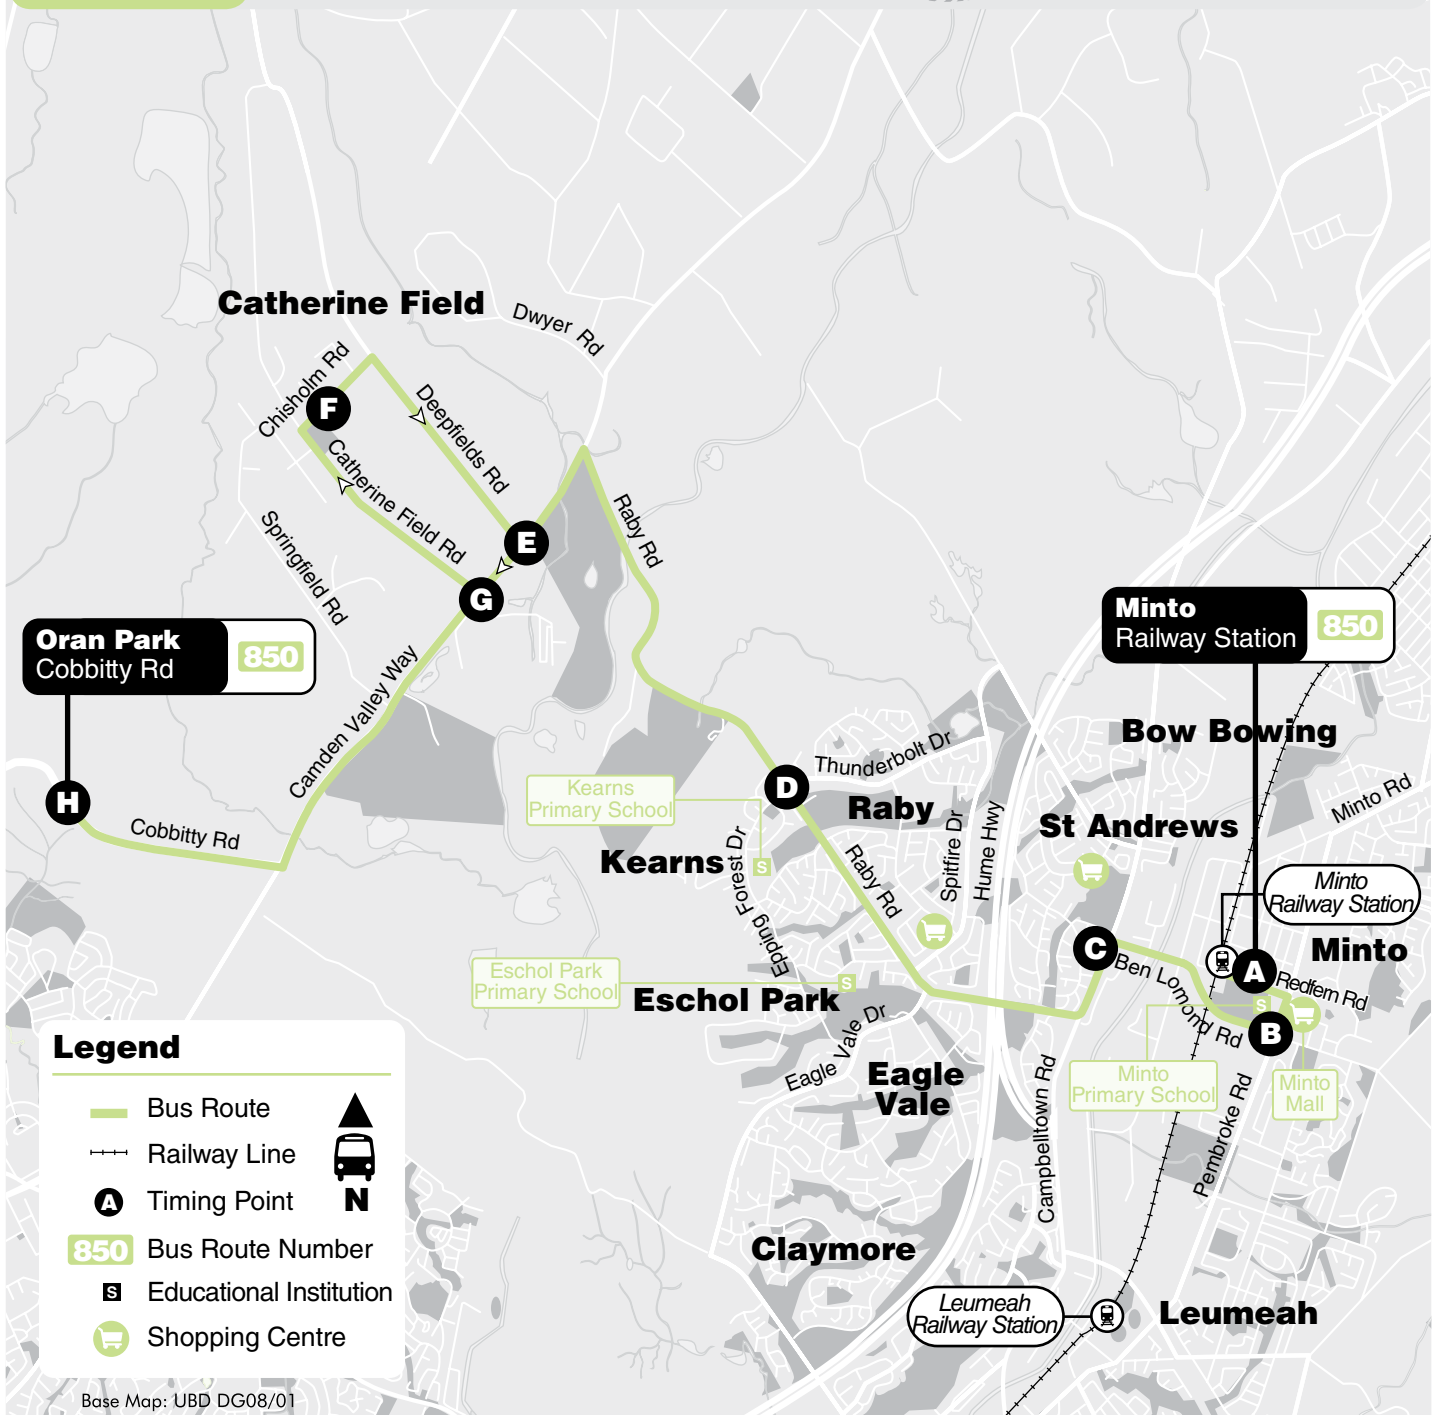

Oran Park
Cobbitty Rd **850**

Minto
Railway Station **850**

Legend

- Bus Route
- Railway Line
- Timing Point
- Bus Route Number
- Educational Institution
- Shopping Centre
- North Arrow