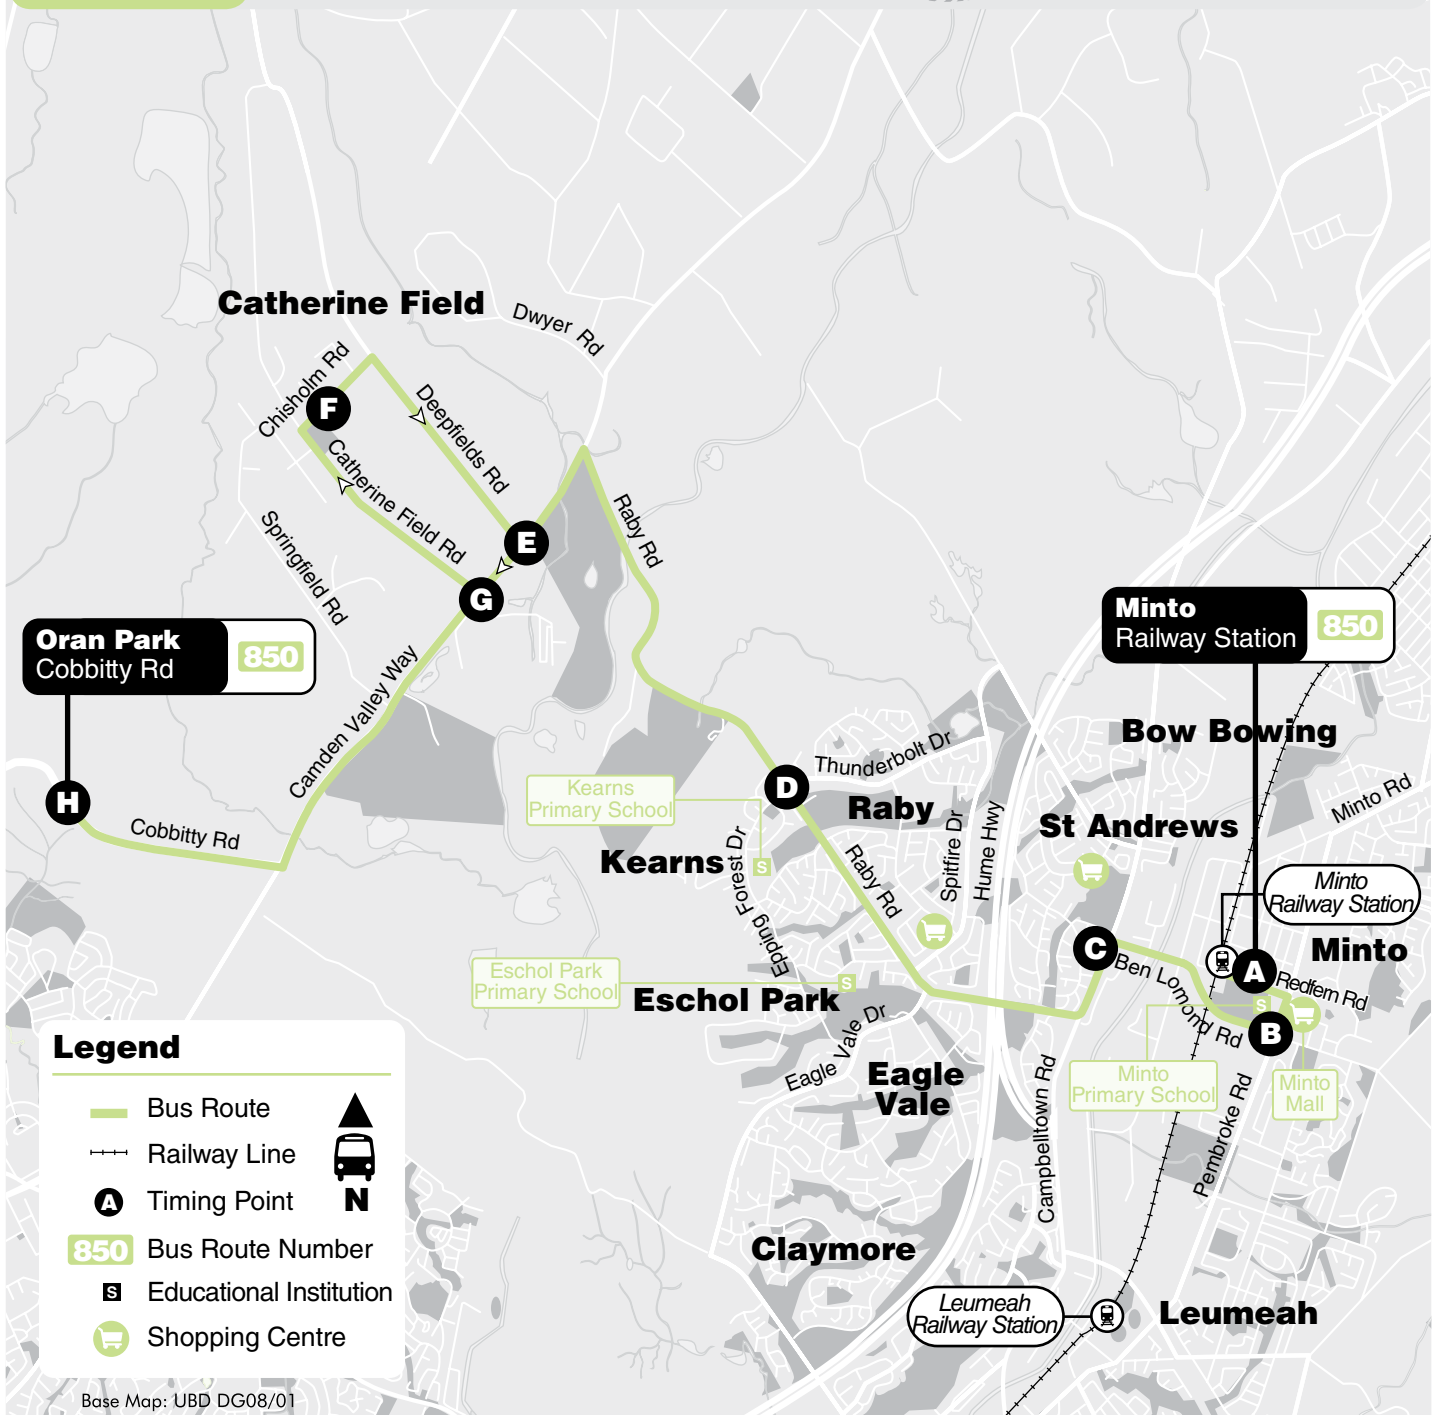

Oran Park
Cobbitty Rd **850**

Minto
Railway Station **850**

Legend

- Bus Route
- Railway Line
- Timing Point
- Bus Route Number
- Educational Institution
- Shopping Centre
- N