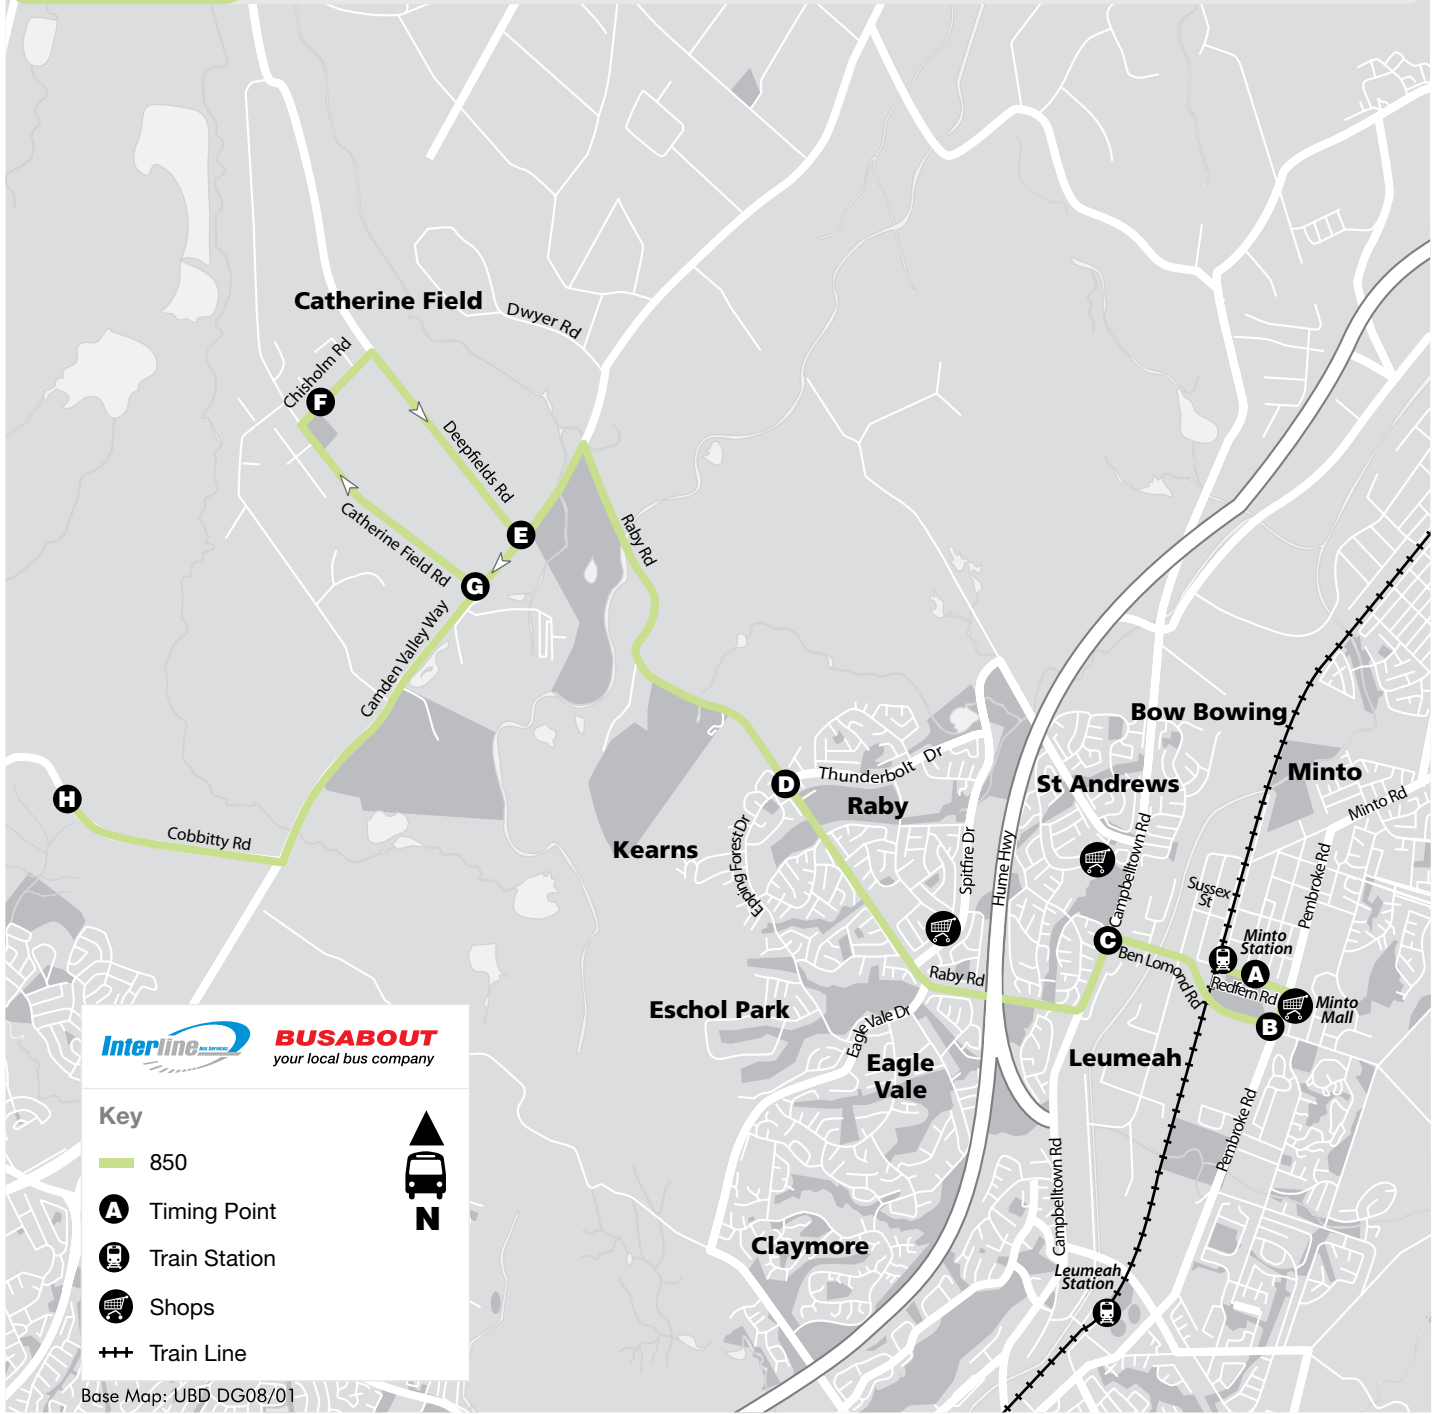

Route **850**

Bus Route Map

BUSABOUT

BUSABOUT
your local bus company

Key

- 850
- Timing Point
- Train Station
- Shops
- Train Line