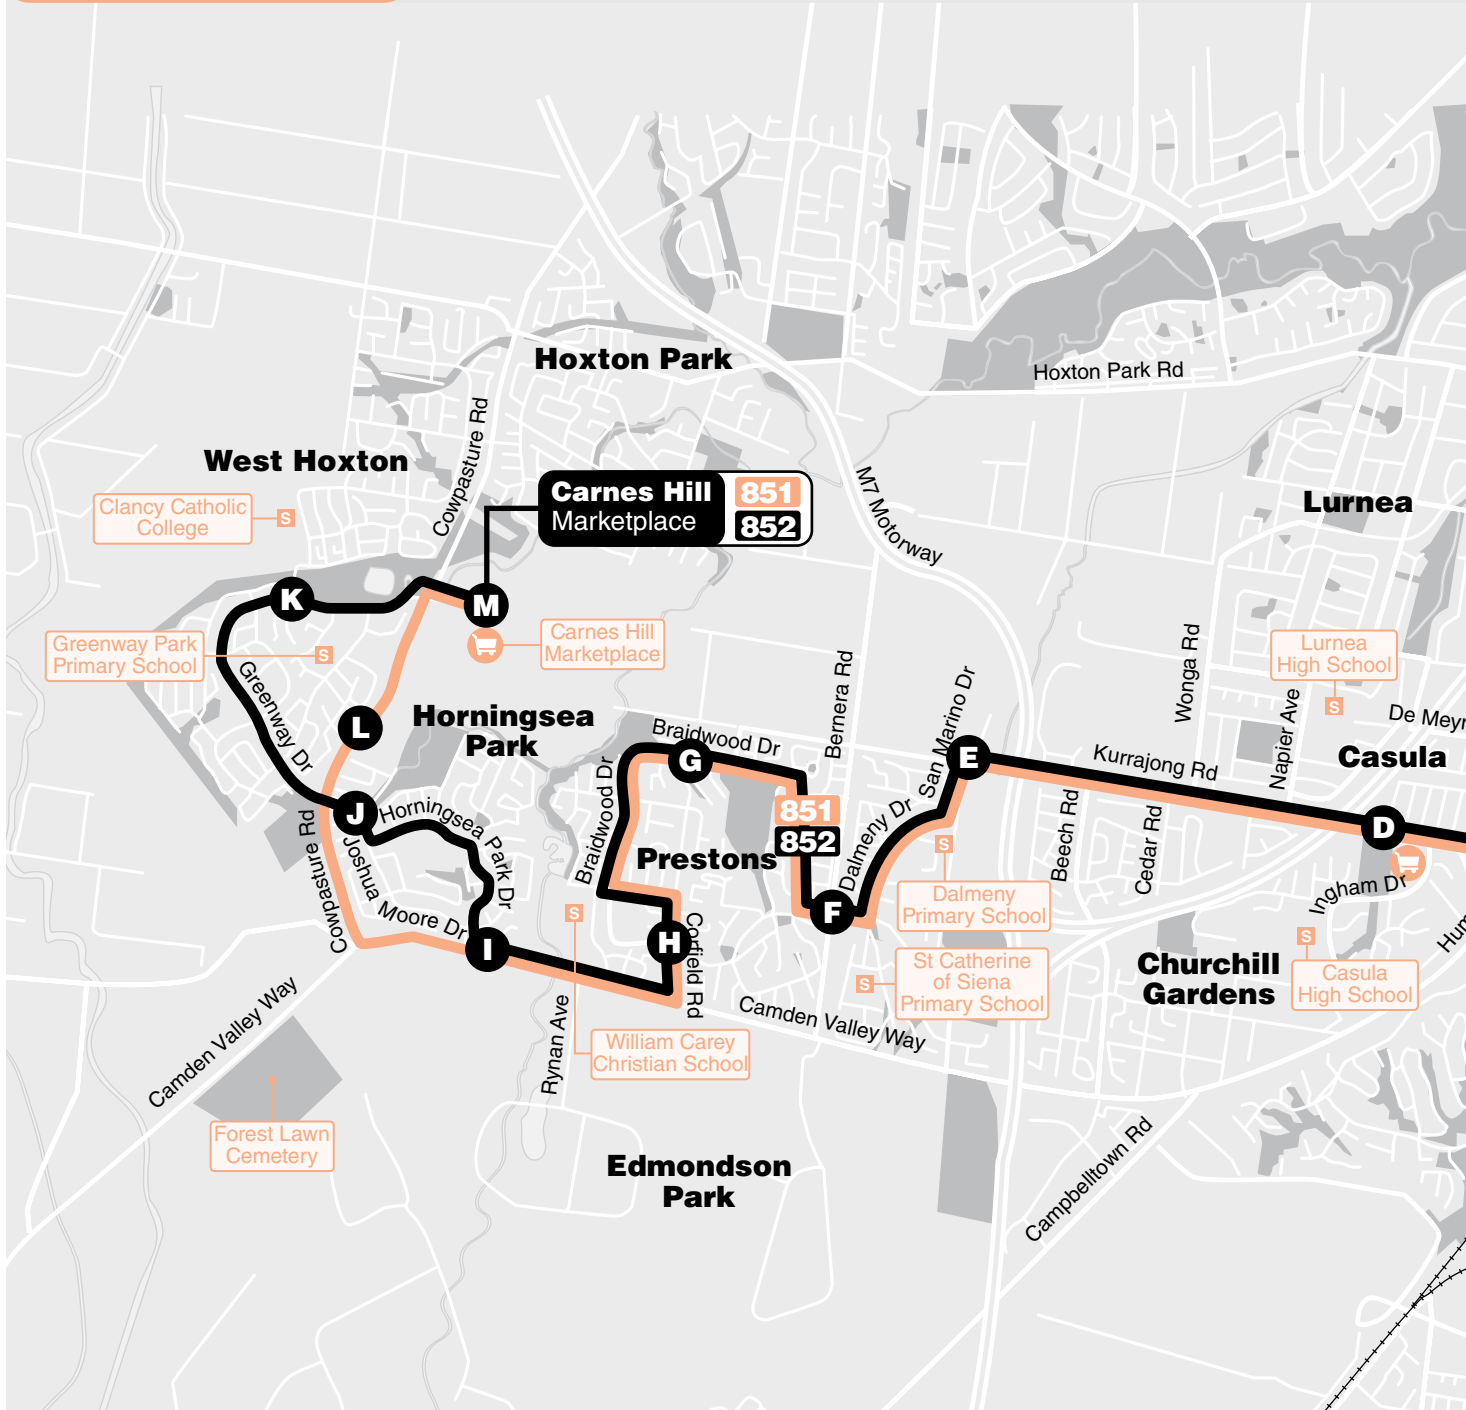

Saturday (cont...)															
map ref	Route	851	852	851	852	851	852	851	852	851	852	851	852	851	852
		pm	pm	pm	pm	pm	pm	pm	pm	pm	pm	pm	pm	pm	pm
M	Carnes Hill Shopping Centre	12.49	1.13	1.49	2.13	2.49	3.13	3.49	4.13	4.49	5.13
L	Cowpasture Rd & Chapman St	12.50	1.50	2.50	3.50	4.50	5.49	7.56
K	Greenway Dr & Carmichael Dr	1.15	2.15	3.15	4.15	5.15	6.13	7.13
J	Joshua Moore Dr & Kearns Pl	1.19	2.19	3.19	4.19	5.19	6.17	7.17
I	Camden V Way & Horningsea Park Dr	12.53	1.23	1.53	2.23	2.53	3.23	3.53	4.23	4.53	5.23	5.52	6.21	7.21	7.59
H	Corfield Rd & Braidwood Dr	12.57	1.27	1.57	2.27	2.57	3.27	3.57	4.27	4.57	5.27	5.56	6.25	7.25	8.02
G	Batehaven Cl & Braidwood Dr	1.00	1.30	2.00	2.30	3.00	3.30	4.00	4.30	5.00	5.30	5.59	6.28	7.28	8.05
F	Wroxham St & Bernera Rd	1.03	1.33	2.03	2.33	3.03	3.33	4.03	4.33	5.03	5.33	6.02	6.31	7.31	8.08
E	San Marino Dr & Kurrajong Rd	1.07	1.37	2.07	2.37	3.07	3.37	4.07	4.37	5.07	5.37	6.06	6.35	7.35	8.11
D	Casula Mall (Kurrajong Rd)	1.11	1.41	2.11	2.41	3.11	3.41	4.11	4.41	5.11	5.41	6.10	6.39	7.39	8.14
C	Graham Av & Hume Hwy	1.16	1.46	2.16	2.46	3.16	3.46	4.16	4.46	5.16	5.46	6.15	6.44	7.43	8.18
B	Liverpool Westfield	1.26	1.56	2.26	2.56	3.26	3.56	4.26	4.56	5.26
A	Liverpool Station	1.30	2.00	2.30	3.00	3.30	4.00	4.30	5.00	5.30	5.56	6.24	6.53	7.52	8.27
	Train to City departs	1.35	2.05	2.35	3.05	3.35	4.05	4.35	5.05	5.35	6.05	6.35	6.57	7.57	8.35

Explanations

.... – Bus does not operate past this point.

– This service is usually operated by a wheelchair-accessible bus.

Route **851/852**

Bus Route Map

BUSABOUT

Legend

- Bus Route
- Railway Line
- Timing Point
- Educational Institution
- Shopping Centre
- Hospital
- N