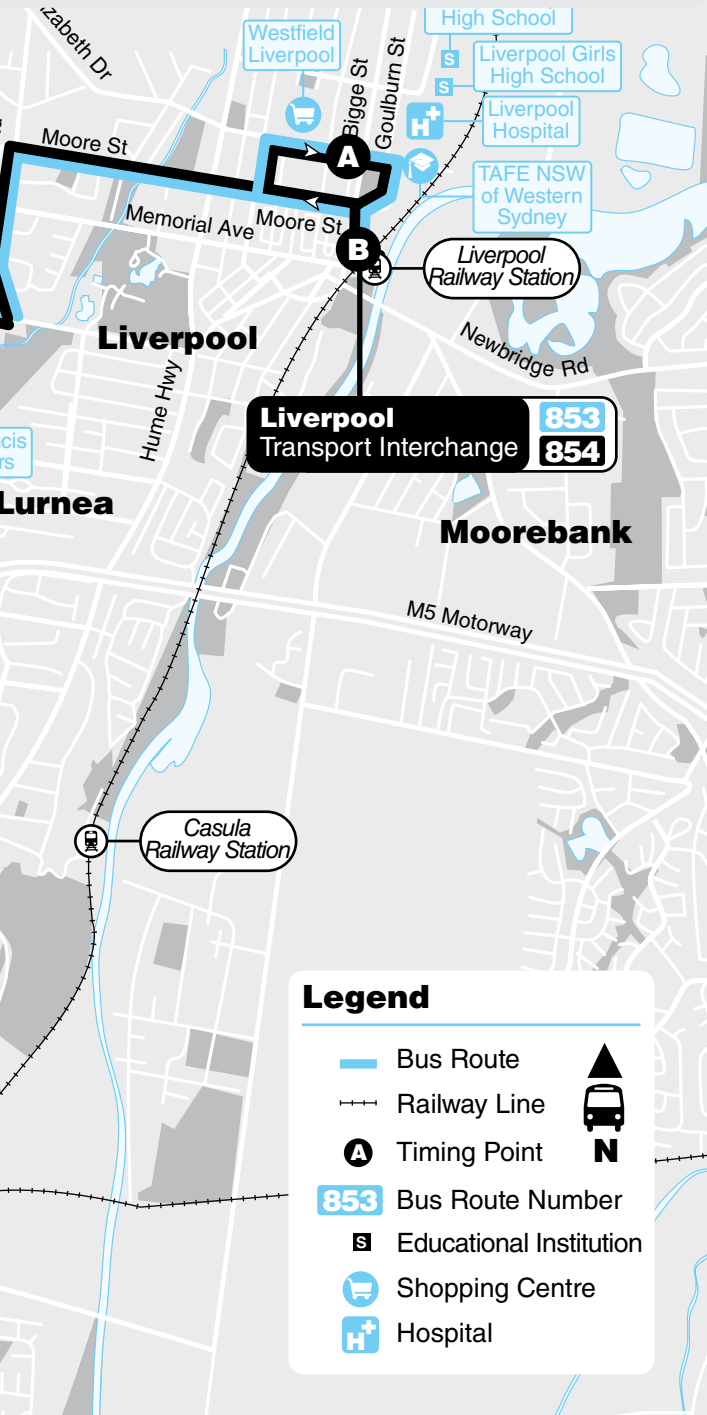

BUSABOUT

1 Bus =

50 less cars

Reduce greenhouse gas emissions by catching a bus, train or ferry

Fewer cars on the road will lead to less traffic, noise and congestion on Sydney's roads.

BUSABOUT
your local bus company

131500.com.au
Transport Info