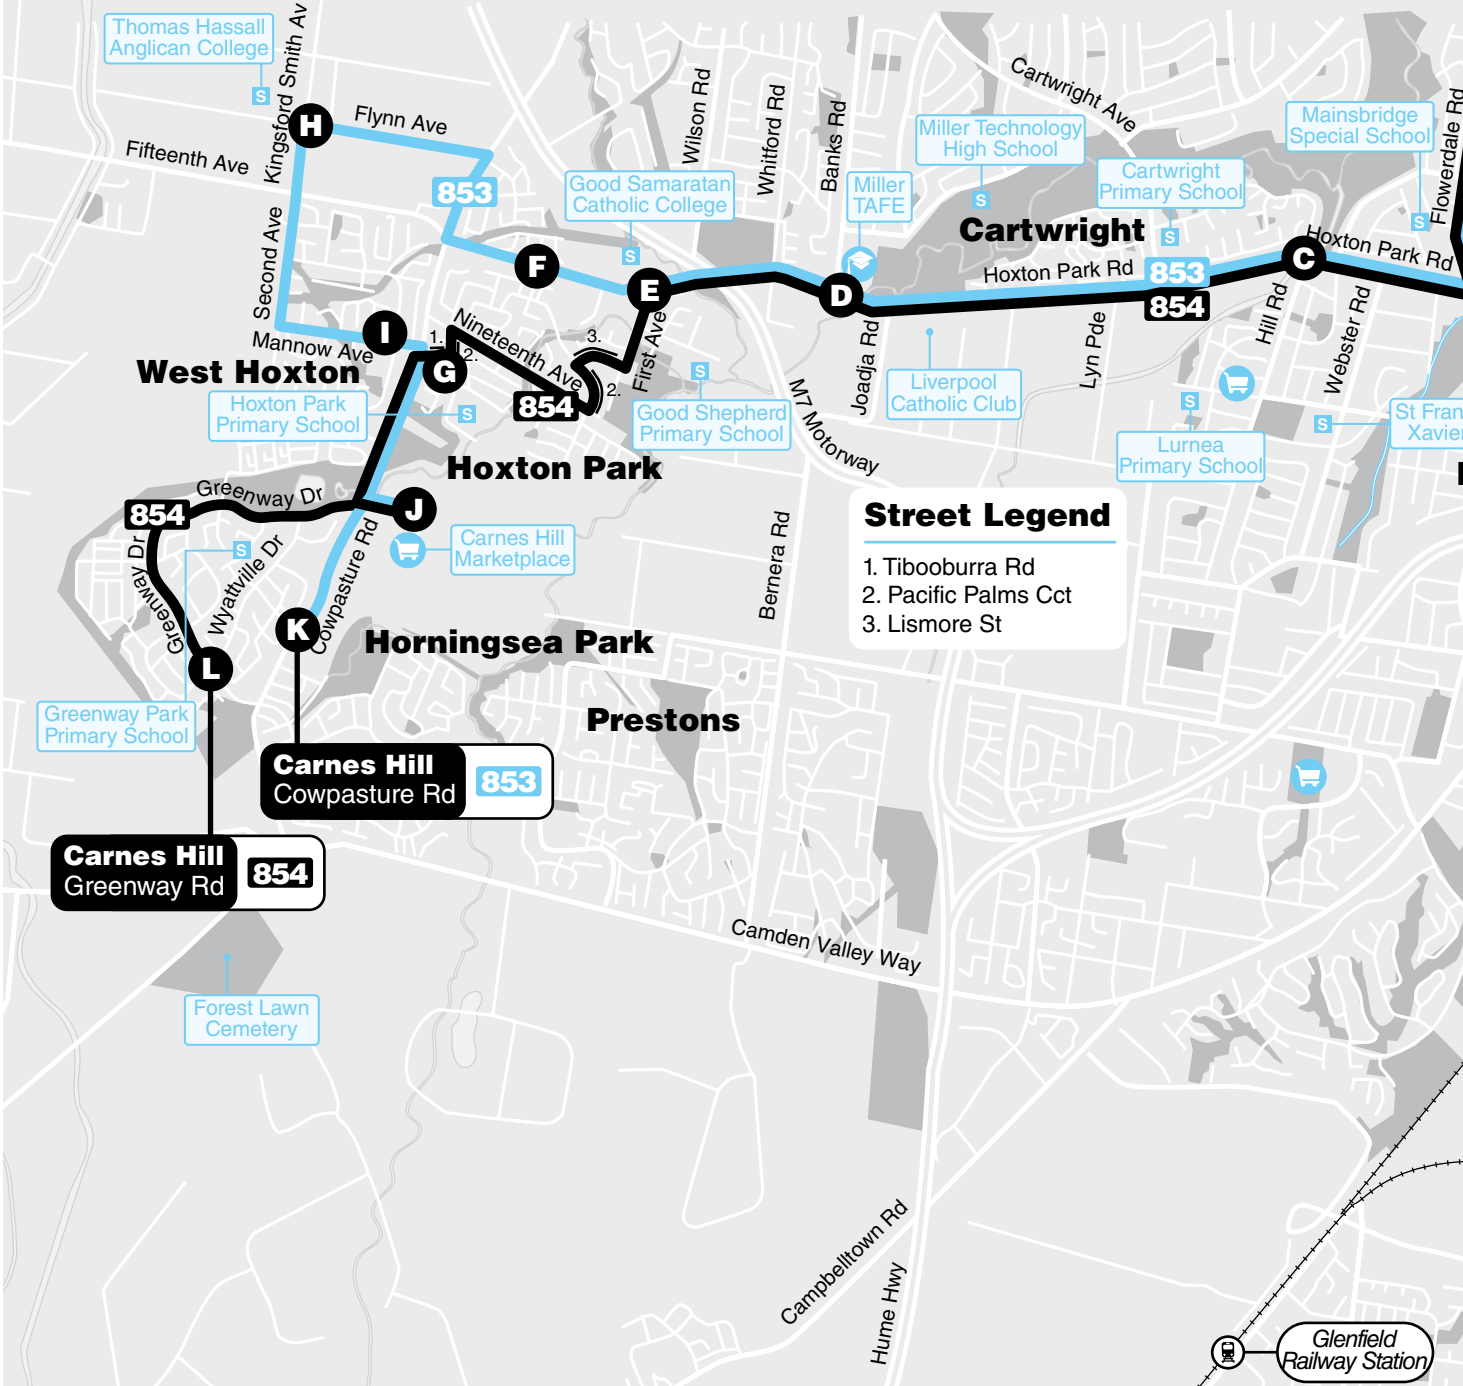

Route 853/854

Bus Route Map

Thomas Hassall Anglican College

Fifteenth Ave

Kingsford Smith Av
Second Ave

Flynn Ave

853

Good Samaritan Catholic College

Wilson Rd

Whitford Rd

Banks Rd

Miller Technology High School

Miller TAFE

Cartwright Ave

Cartwright Primary School

Mainsbridge Special School

Cartwright

Hoxton Park Rd

853

854

Flowerdale Rd

West Hoxton

Hoxton Park Primary School

Mannow Ave

Nineteenth Ave

854

Good Shepherd Primary School

First Ave

1.

2.

3.

1.

2.

3.

1.

2.

3.

1.

2.

3.

M7 Motorway

Liverpool Catholic Club

Lyn Pde

Lurnea Primary School

Hill Rd

Webster Rd

St Francis Xavier

Street Legend

1. Tibooburra Rd
2. Pacific Palms Cct
3. Lismore St

854

Greenway Dr

Hoxton Park

Carnes Hill Marketplace

Horningsea Park

Prestons

Carnes Hill
Cowpasture Rd

853

Carnes Hill
Greenway Rd

854

Forest Lawn Cemetery

Camden Valley Way

Campbelltown Rd
Hume Hwy

Glenfield Railway Station