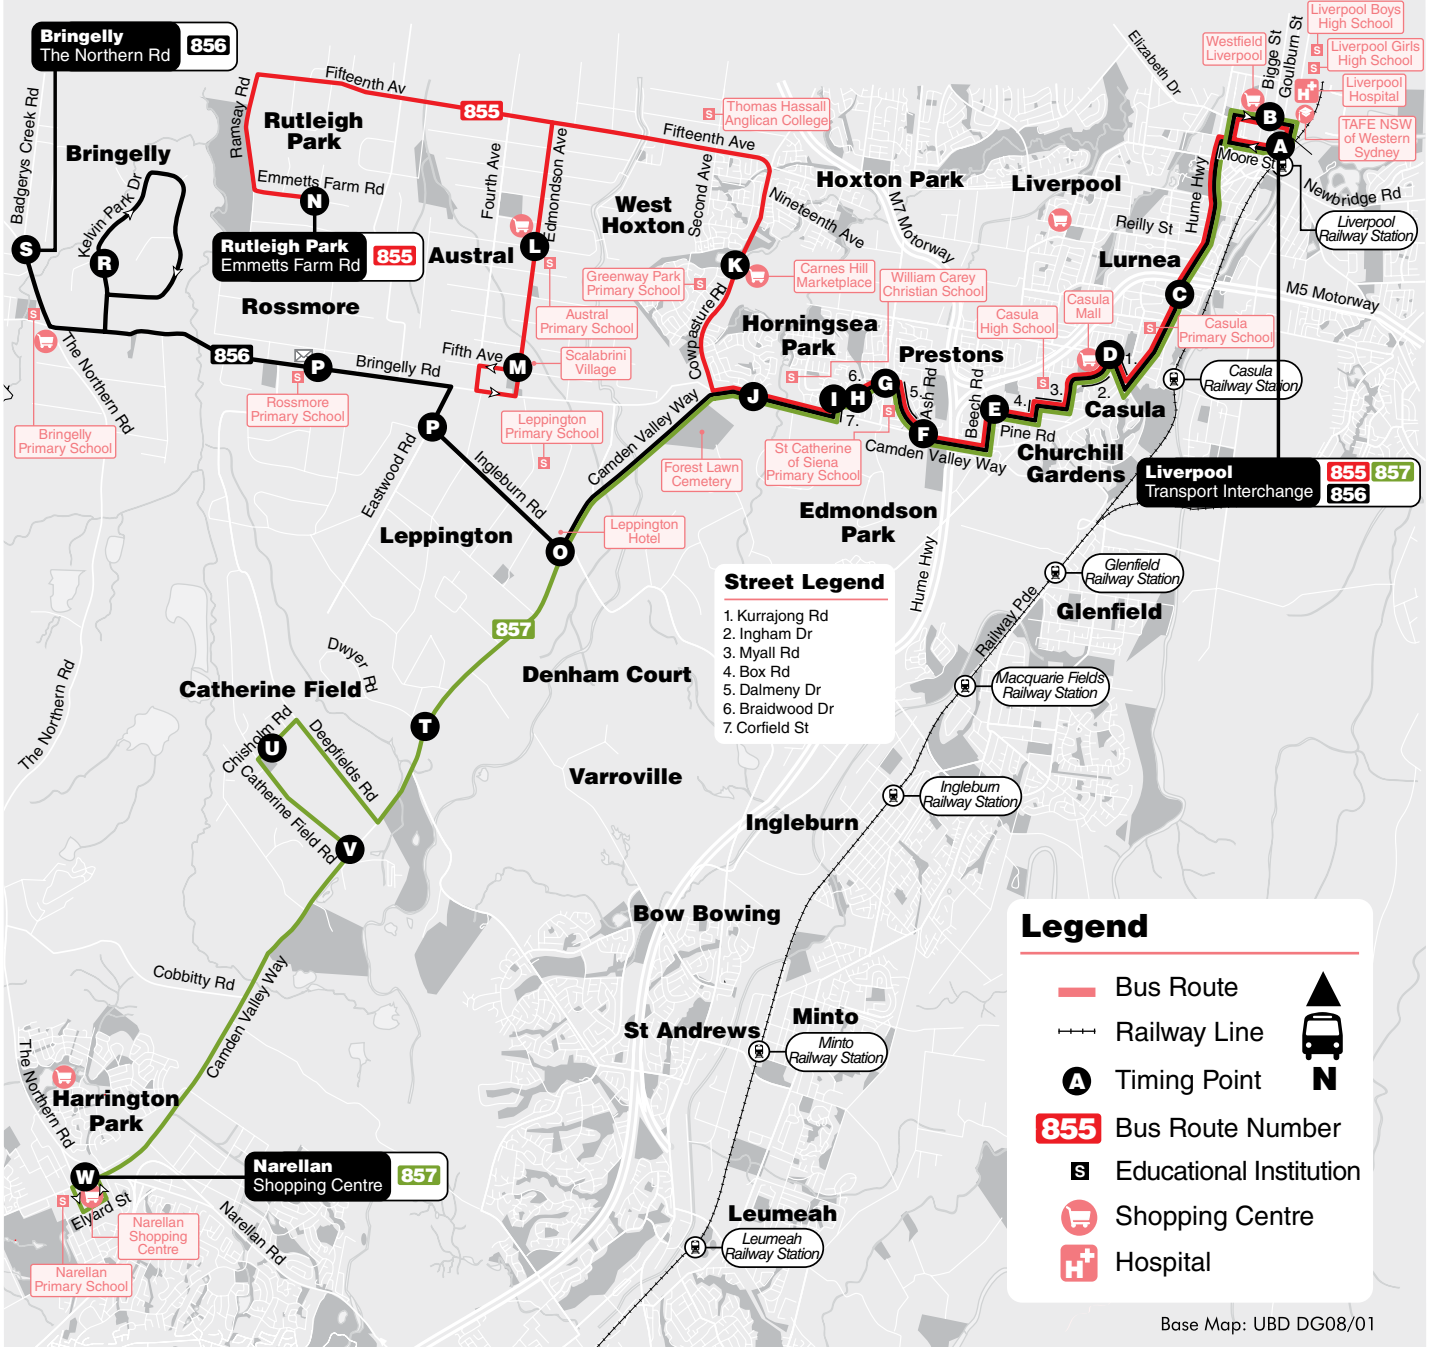

Route **855/856/857**

Bus Route Map

BUSABOUT