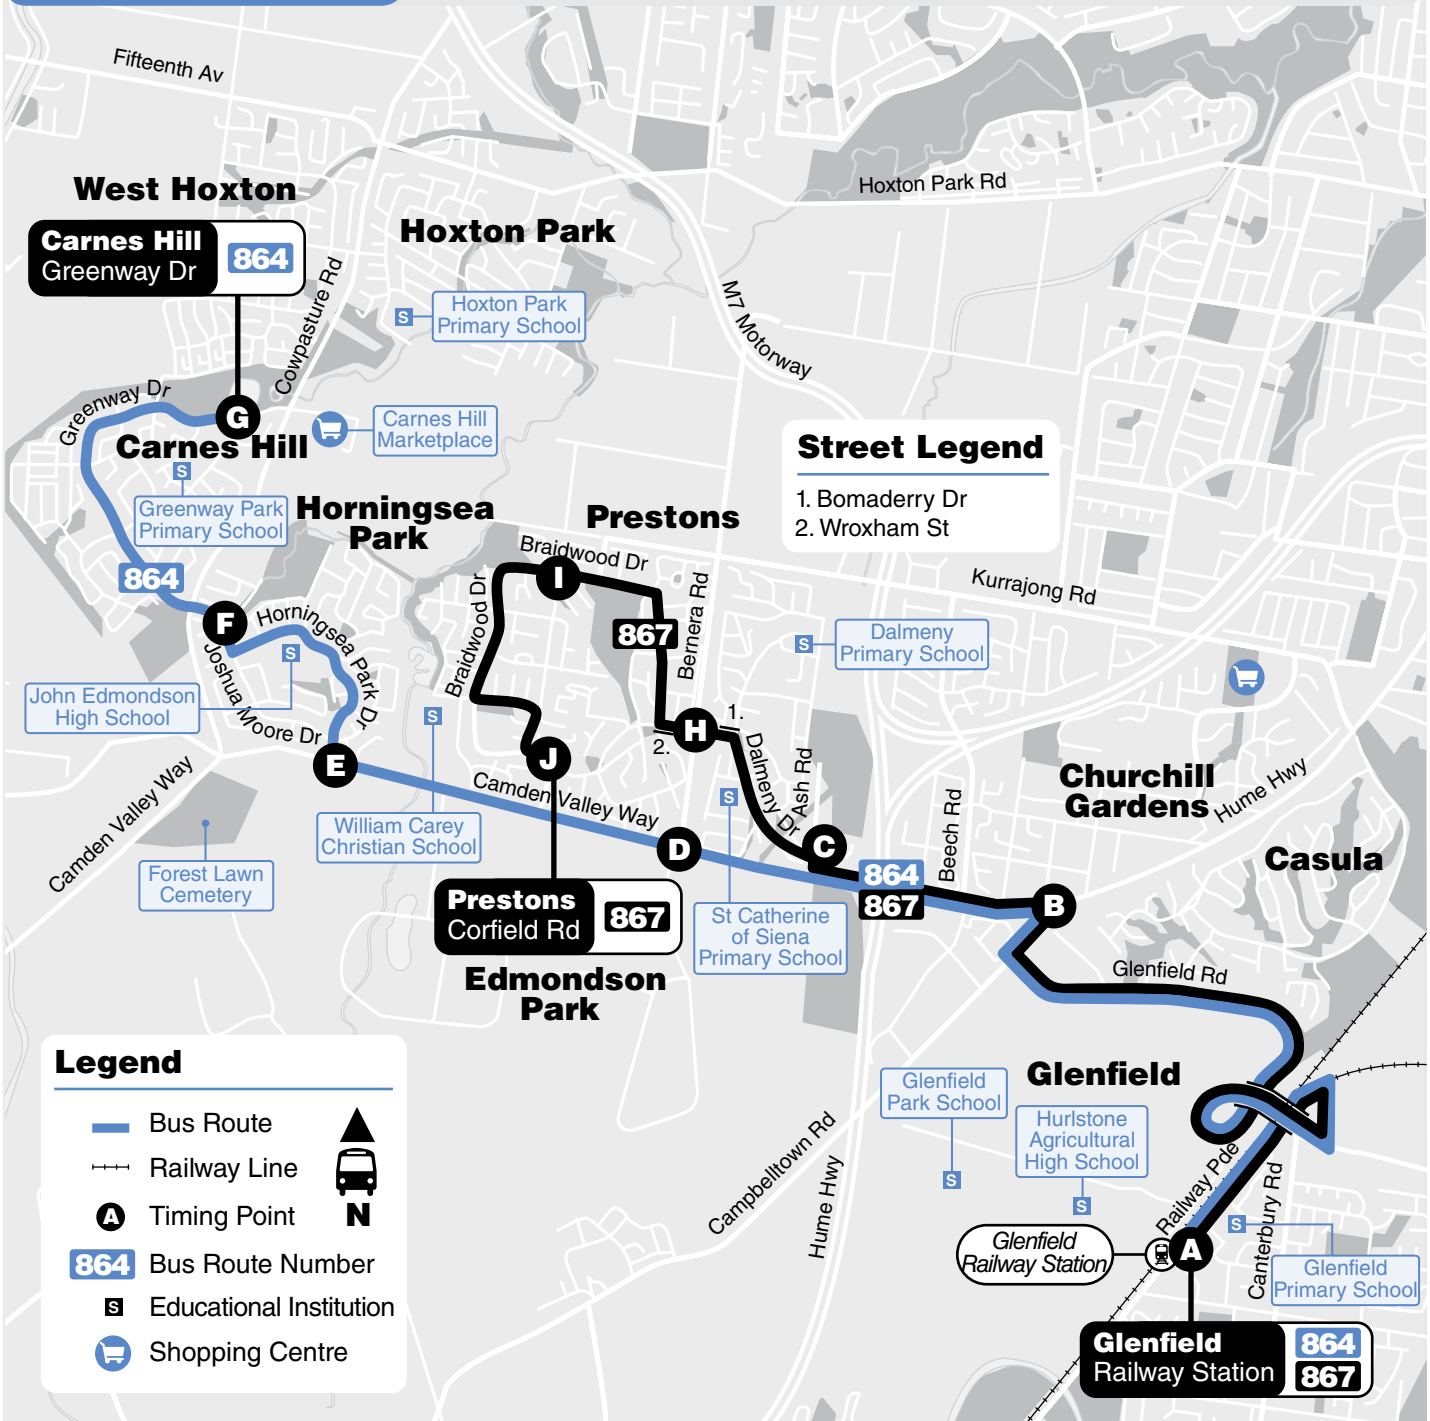

 Service does not operate on Saturday, Sunday or Public Holidays

Monday to Friday							
map ref	Route	864	864	864	864	864	864/7
		pm	pm	pm	pm	pm	pm
	Train from City arrives	4.04	4.33	5.03	5.34	5.59	6.44
A	Glenfield Station	4.15	4.40	5.10	5.40	6.05	6.50
B	The Cross Roads	4.22	4.47	5.17	5.47	6.12	6.57
D	Bernera Rd & Camden Valley Way	4.27	4.52	5.22	5.52	6.17	6.47 Z
E	Camden Valley Way & Horningsea Park Dr	4.31	4.56	5.26	5.56	6.21	6.51 7.13
F	Joshua Moore Dr & Kearns Pl	4.35	5.00	5.30	6.00	6.25	6.55 Q 7.16
G	Greenway Dr & Wyattville Dr North	4.40	5.05	5.35	6.05	6.30	7.00 Q 7.20

A Timing Points

For your assistance, the symbols located in the timetables refer to corresponding locations on the route map.

Monday to Friday							
map ref	Route	867	867	867	867	867	867
		am	am	am	am	am	am
J	Corfield Rd & Braidwood Dr	5.12	5.42	6.08	6.31	6.47	7.00
I	Batehaven Cl & Braidwood Dr	5.14	5.44	6.11	6.34	6.50	7.03
H	Wroxham St & Bernera Rd	5.17	5.47	6.14	6.37	6.54	7.07
C	Dalmeny Dr & Ash Rd	5.20	5.50	6.17	6.40	6.57	7.10
B	The Cross Roads	5.24	5.54	6.22	6.45	7.03	7.16
A	Glenfield Station	5.30	6.00	6.30	6.54	7.13	7.28
	Train to City departs	5.36	6.06	6.36	7.00	7.19	7.38

 Service does not operate on Saturday, Sunday or Public Holidays

Monday to Friday							
map ref	Route	867	867	867	867	867	867
		pm	pm	pm	pm	pm	pm
	Train from City arrives	4.16	5.03	5.19	5.44	6.04	6.34
A	Glenfield Station	4.22	5.08	5.24	5.50	6.10	6.40
B	The Cross Roads	4.29	5.15	5.31	5.57	6.17	6.47
C	Dalmeny Dr & Ash Rd	4.33	5.19	5.35	6.01	6.21	6.51
H	Wroxham St & Bernera Rd	4.36	5.22	5.38	6.04	6.24	6.54
I	Batehaven Cl & Braidwood Dr	4.39	5.25	5.41	6.07	6.27	6.57
J	Corfield Rd & Braidwood Dr	4.42	5.28	5.44	6.10	6.30	7.00

A Pleasant Environment For All

In the interests of our passengers, please refrain from smoking, eating, drinking or playing loud music on our buses.

Route
864/867

Bus Route Map

BUSABOUT

Street Legend

1. Bomaderry Dr
2. Wroxham St