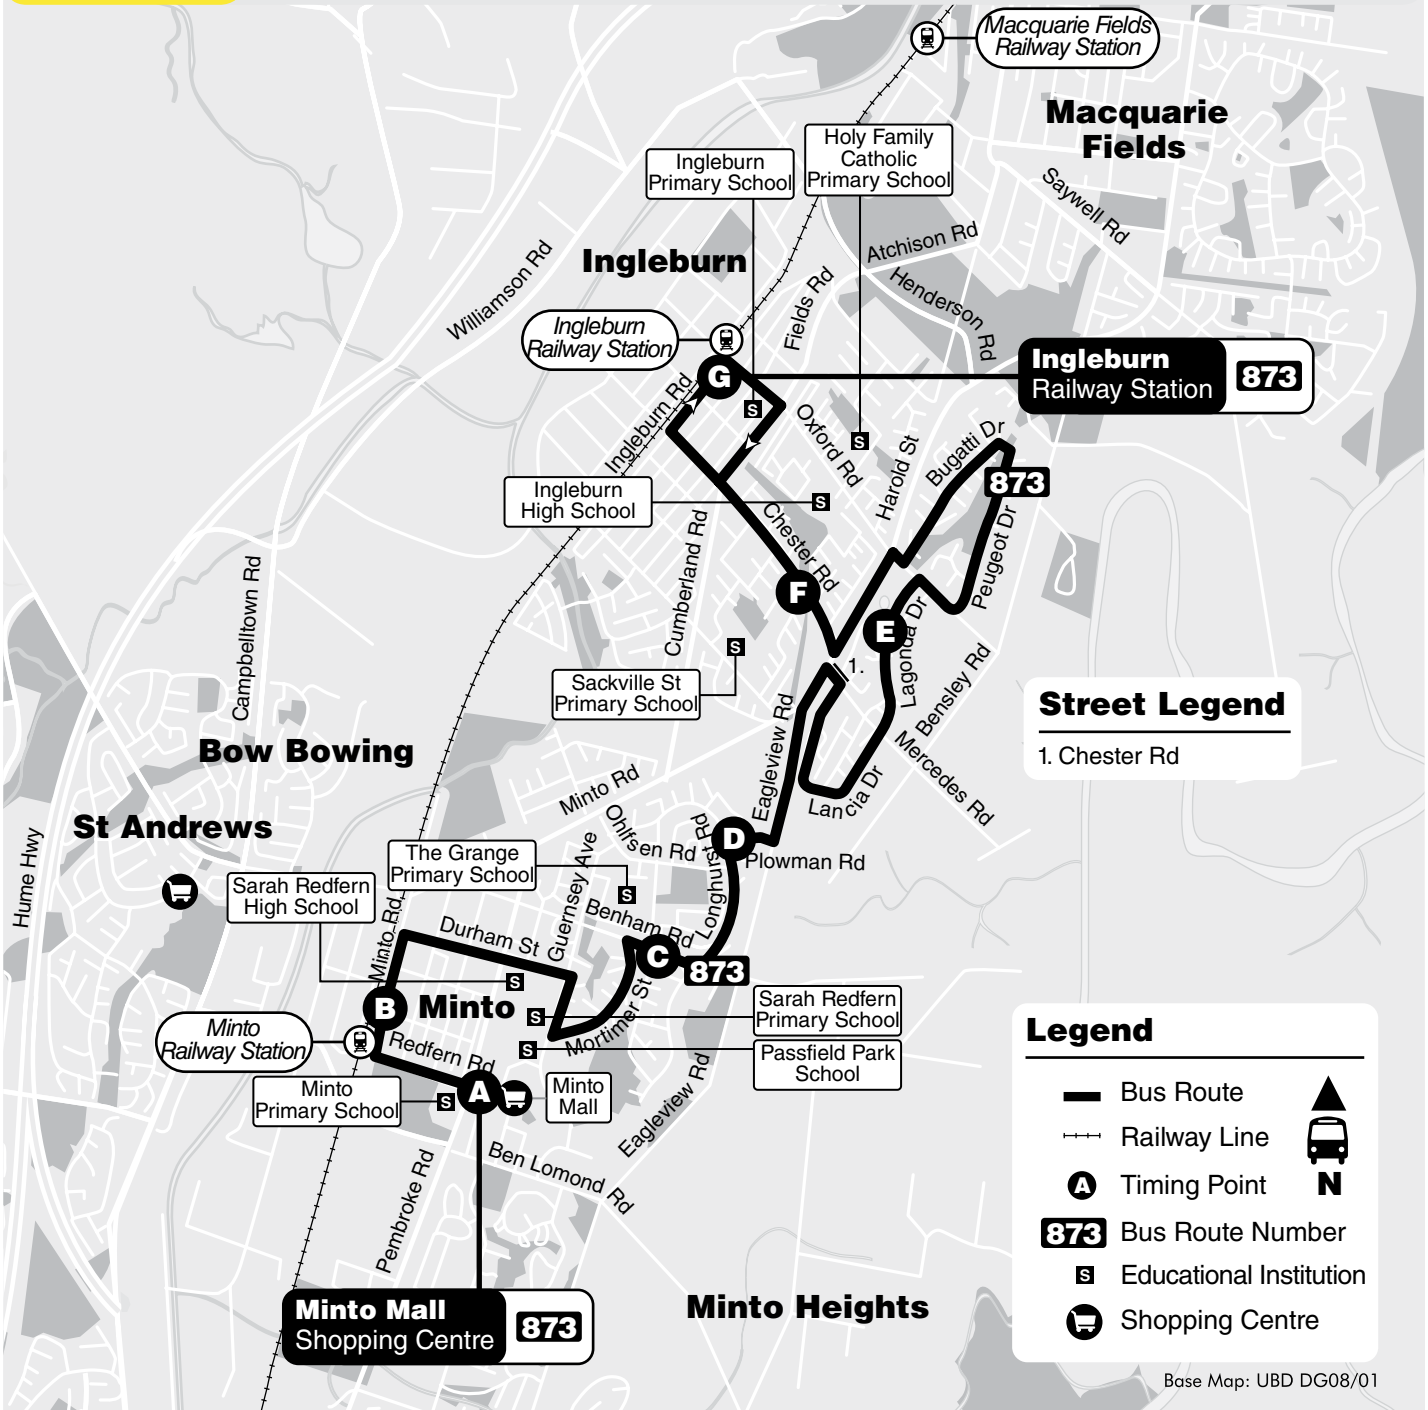

Ingleburn
Railway Station **873**

Street Legend
1. Chester Rd

Legend

- Bus Route
- Railway Line
- Timing Point
- Bus Route Number
- Educational Institution
- Shopping Centre
- N