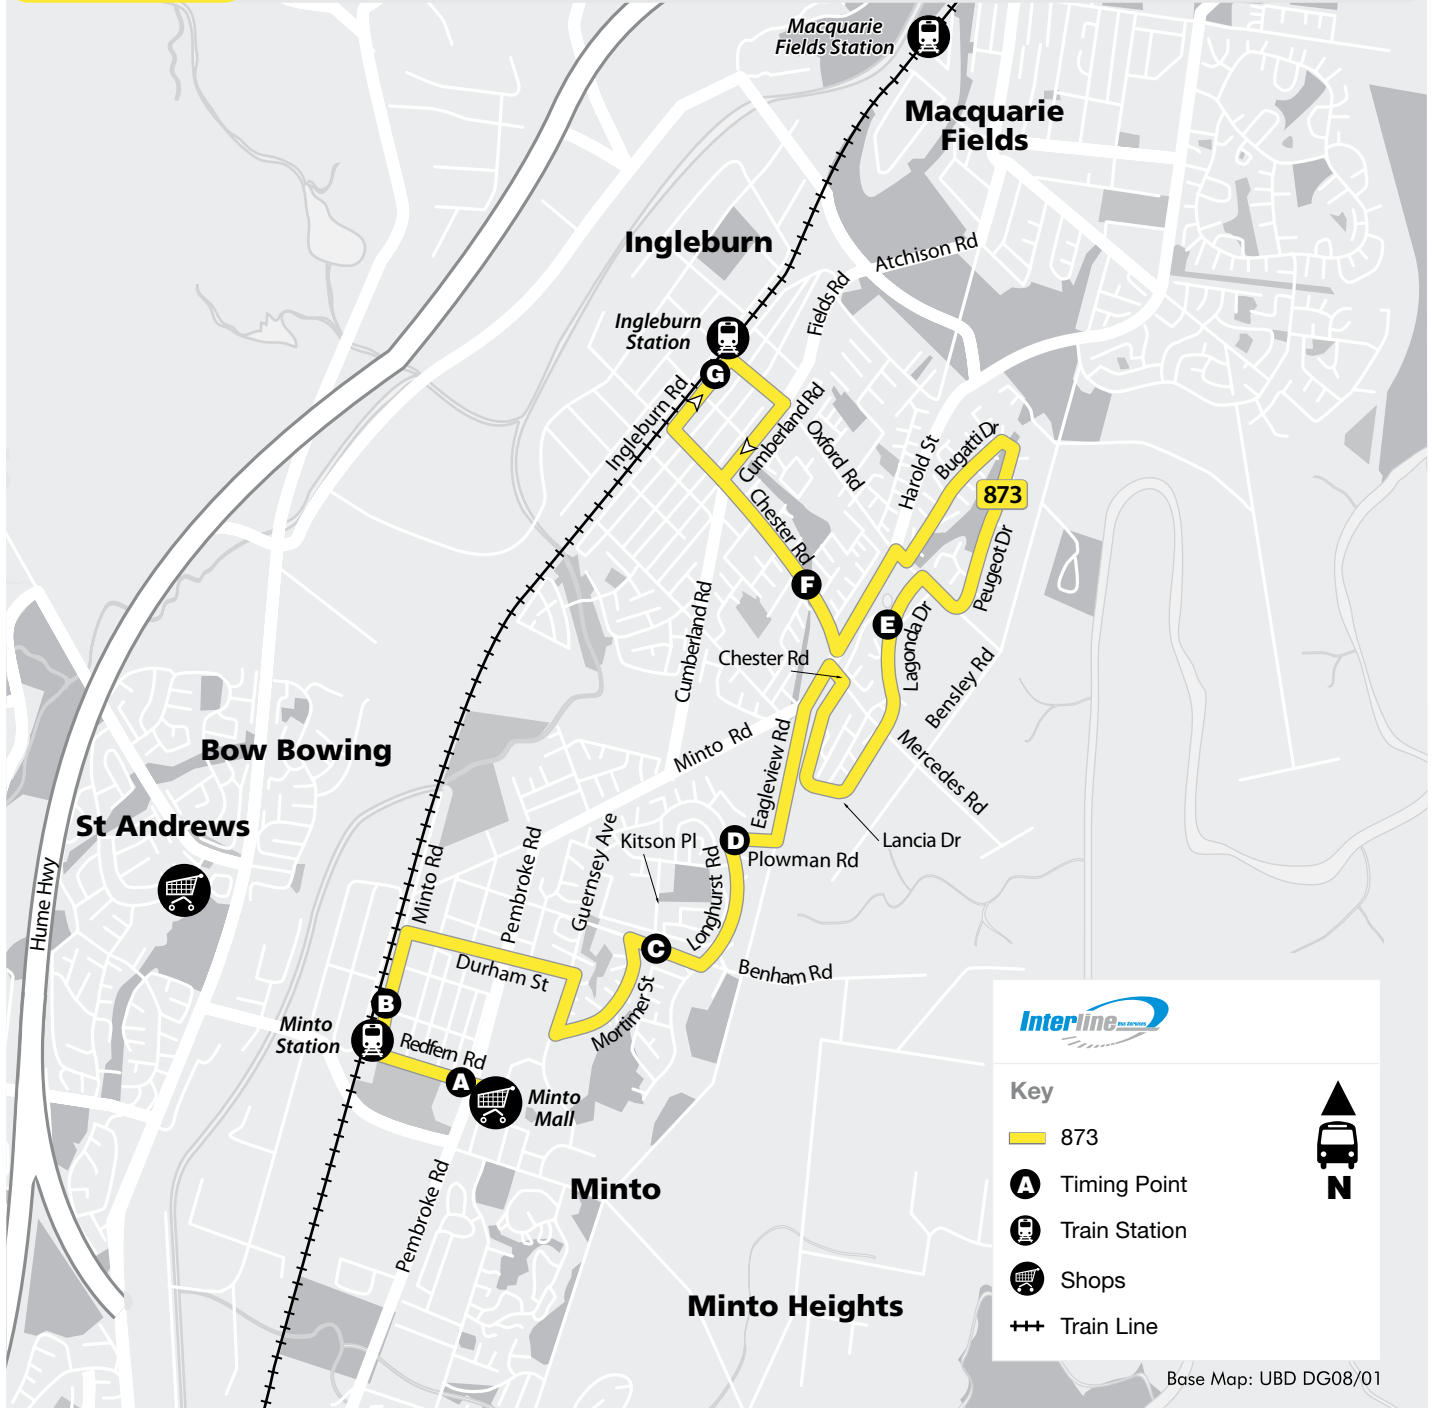

A Timing Points

For your assistance, the symbols located in the timetables refer to corresponding locations on the route map.

Saturday													
map ref	Route	873	873	873	873	873	873	873	873	873	873	873	
		am	am	am	am	am	pm	pm	pm	pm	pm	pm	
	Train from City arrives	7.12	8.12	9.12	10.12	11.12	12.12	1.12	2.12	3.12	4.12	5.12	6.12
G	Ingleburn Station	7.27	8.27	9.27	10.27	11.27	12.27	1.27	2.27	3.27	4.27	5.27	6.27
F	Ingleburn RSL	7.32	8.32	9.32	10.32	11.32	12.32	1.32	2.32	3.32	4.32	5.32	6.32
E	Lagonda Dr & Maserati Dr	7.35	8.35	9.35	10.35	11.35	12.35	1.35	2.35	3.35	4.35	5.35	6.35
D	Plowman Rd & Longhurst Rd	7.44	8.44	9.44	10.44	11.44	12.44	1.44	2.44	3.44	4.44	5.44	6.44
C	Minto East Shops	7.46	8.46	9.46	10.46	11.46	12.46	1.46	2.46	3.46	4.46	5.46	6.46
B	Minto Station	7.53	8.53	9.53	10.53	11.53	12.53	1.53	2.53	3.53	4.53	5.53	6.53
	Train to City departs	8.00	9.00	10.00	11.00	12.00	1.00	2.00	3.00	4.00	5.00	6.00	7.00
A	Minto Mall	7.54	8.56	9.56	10.56	11.56	12.56	1.56	2.56	3.56	4.56	5.56	6.55

For your assistance, the symbols located in the timetables refer to corresponding locations on the route map.

*Sundays & Public Holidays

The Sunday timetable operates on all public holidays except Easter Saturday when the Saturday timetable operates.

Route **873**

Bus Route Map

Key

-  873
-  Timing Point
-  Train Station
-  Shops
-  Train Line