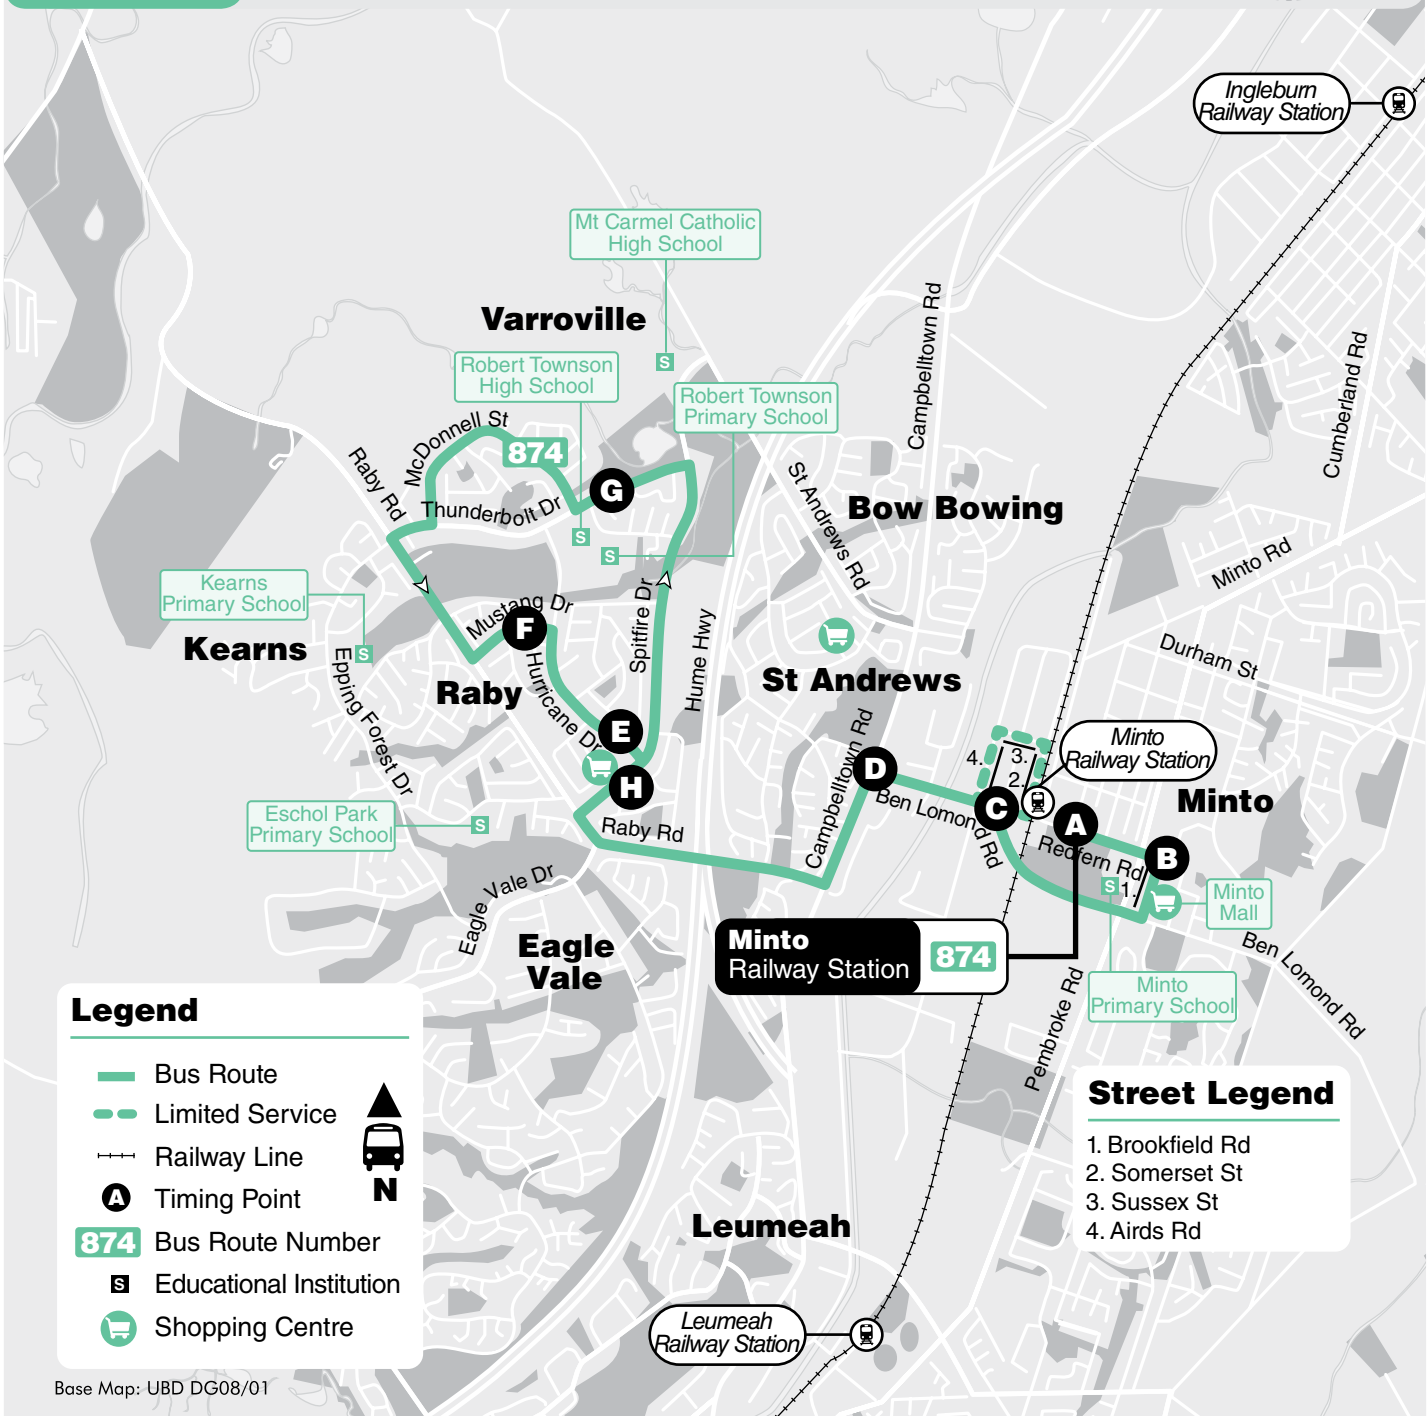

Legend

- Bus Route
- Limited Service
- Railway Line
- Timing Point
- Bus Route Number
- Educational Institution
- Shopping Centre

Street Legend

1. Brookfield Rd
2. Somerset St
3. Sussex St
4. Airs Rd