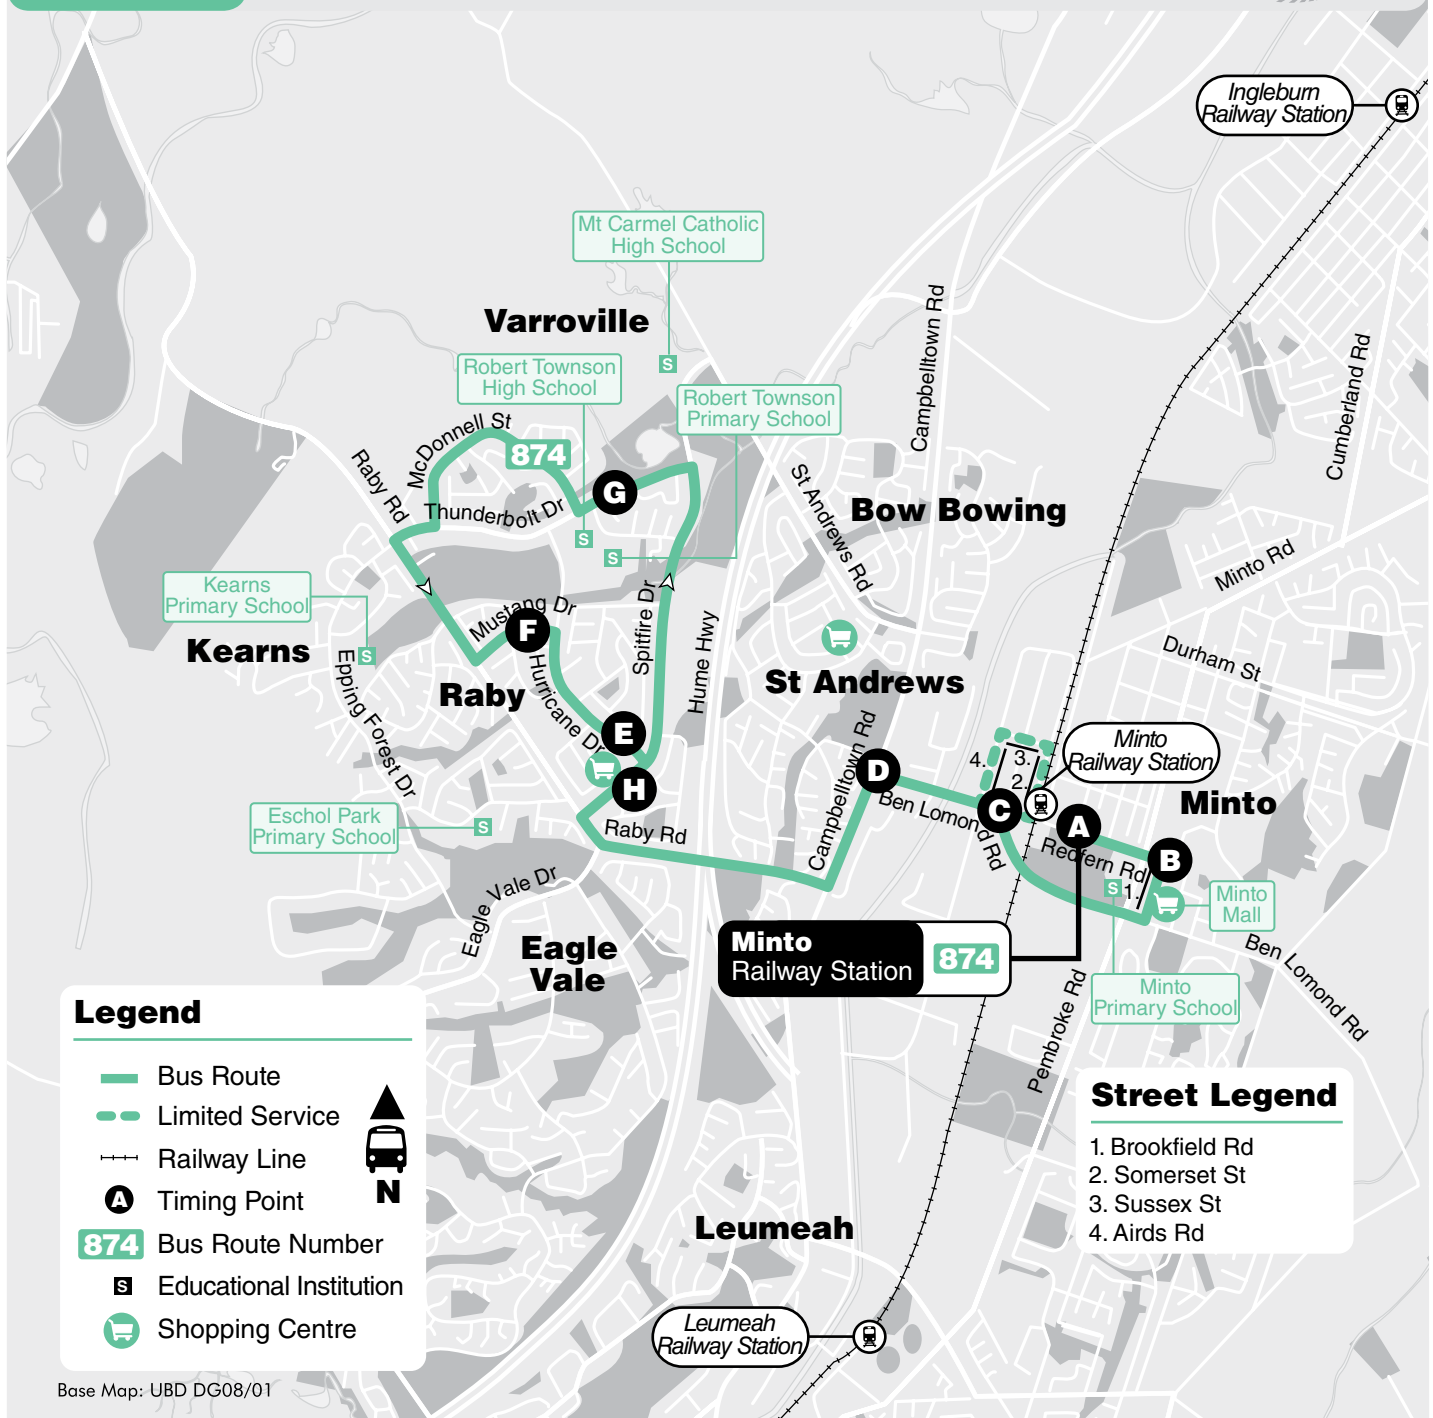

Legend

- Bus Route
- Limited Service
- Railway Line
- Timing Point
- **874** Bus Route Number
- Educational Institution
- Shopping Centre

N

Street Legend

1. Brookfield Rd
2. Somerset St
3. Sussex St
4. Airds Rd