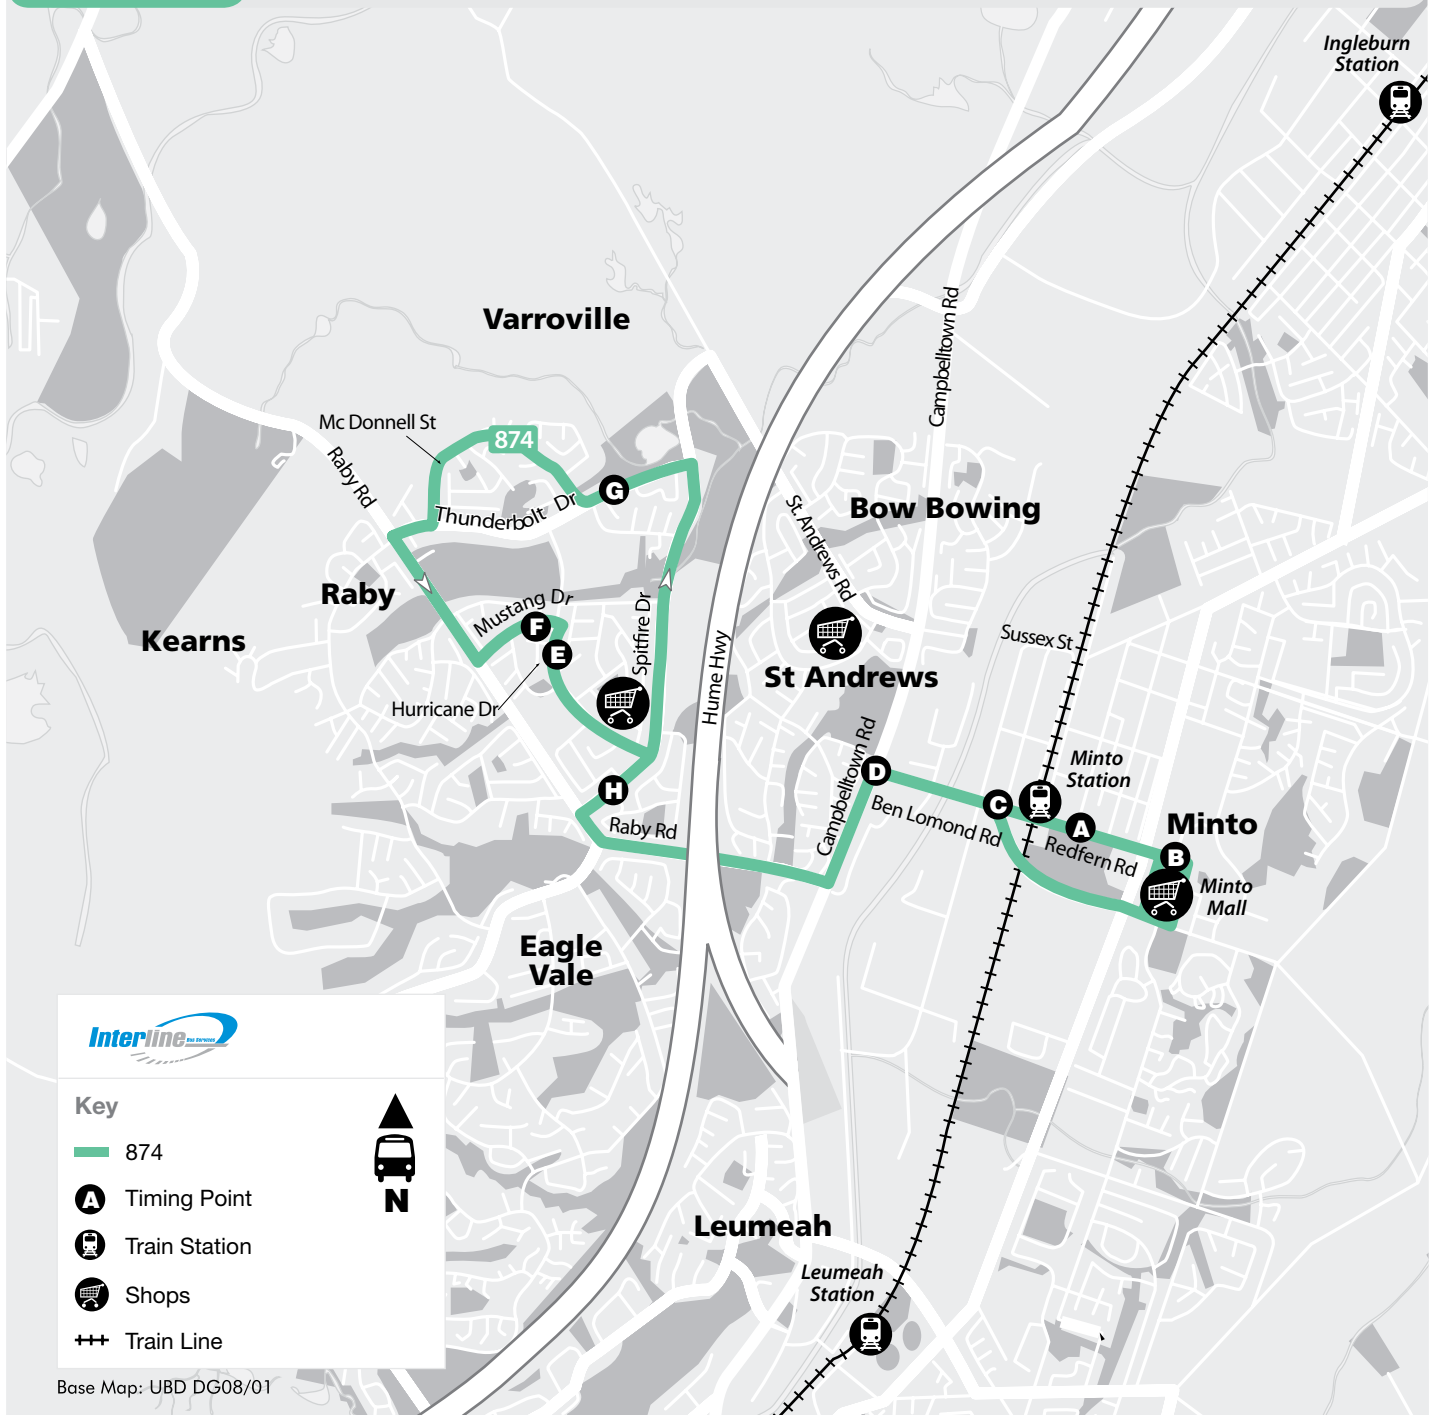

A Pleasant Environment For All

In the interests of our passengers, please refrain from smoking, eating, drinking or playing loud music on our buses.

A Timing Points

For your assistance, the symbols located in the timetables refer to corresponding locations on the route map.

*Sundays & Public Holidays

The Sunday timetable operates on all public holidays except Easter Saturday when the Saturday timetable operates.

Key

- 874
- A** Timing Point
- Train Station
- Shops
- ++ Train Line