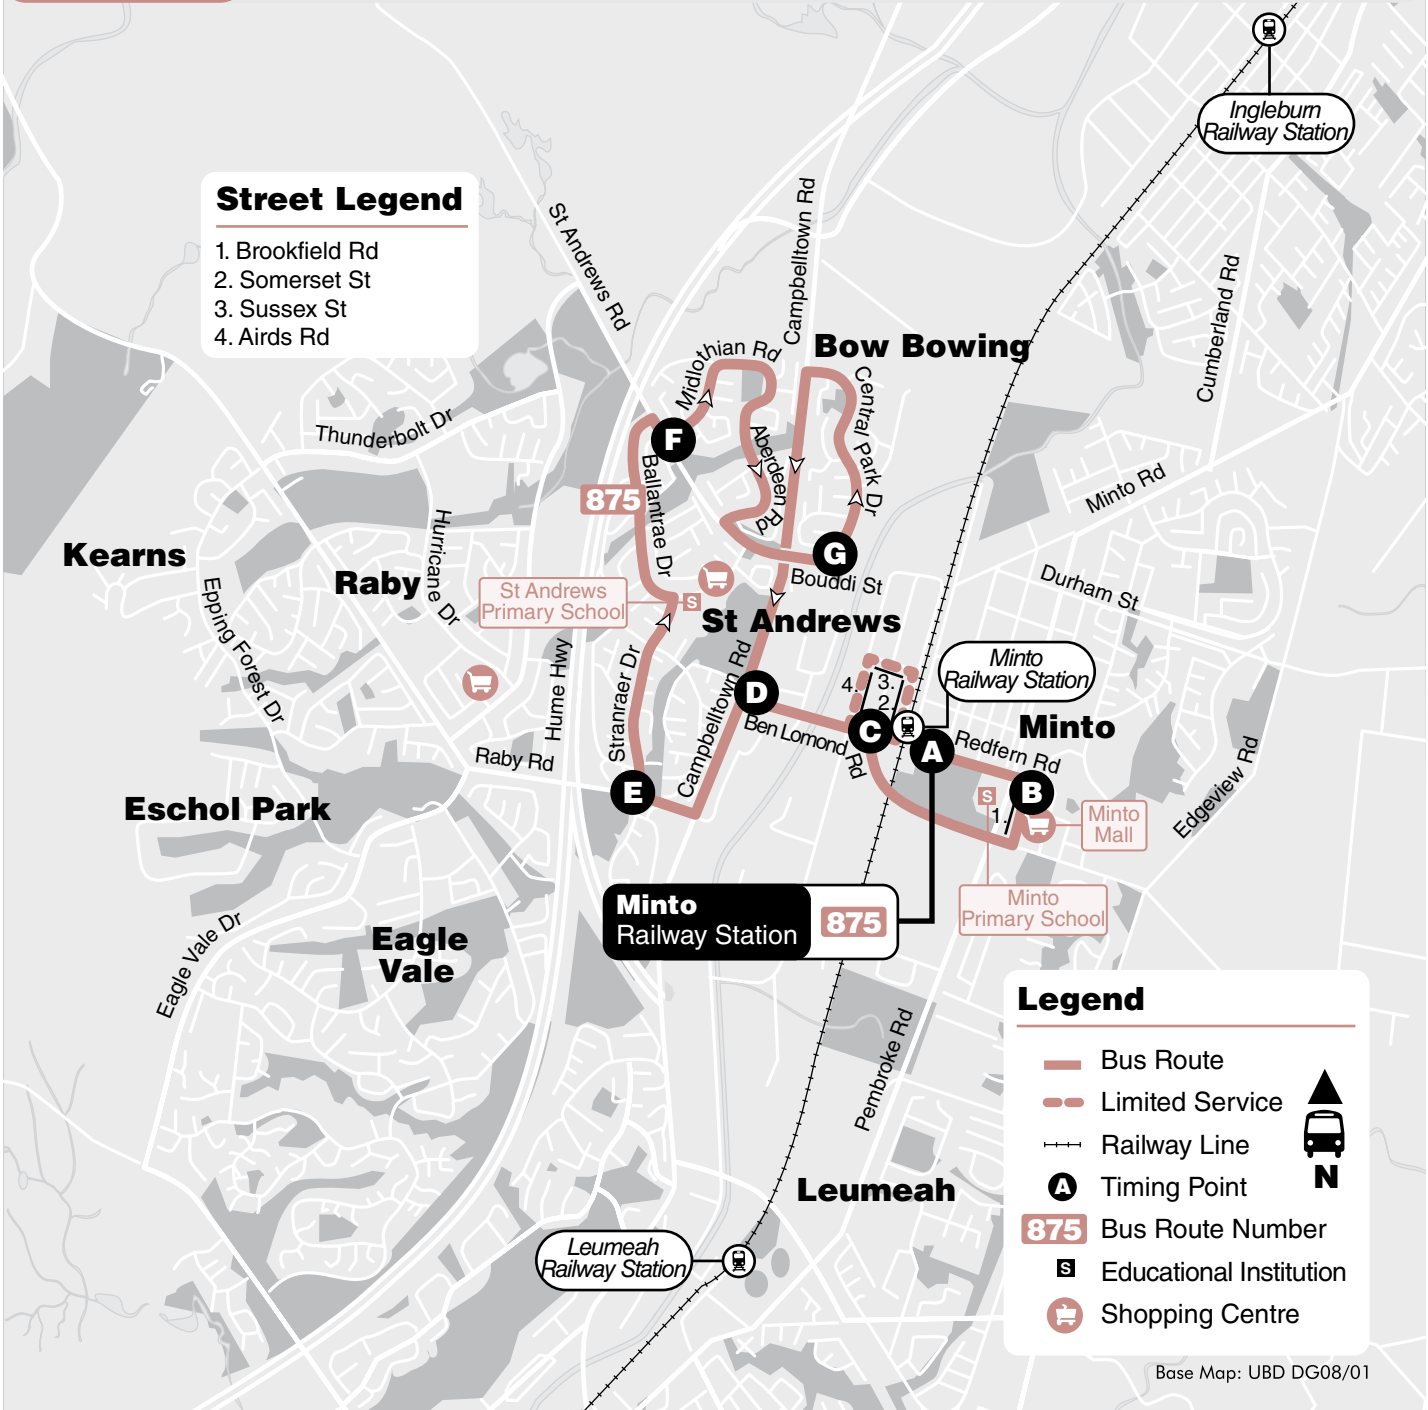

Street Legend

1. Brookfield Rd
2. Somerset St
3. Sussex St
4. Airds Rd

Legend

- Bus Route
- Limited Service
- Railway Line
- Timing Point
- Bus Route Number
- Educational Institution
- Shopping Centre