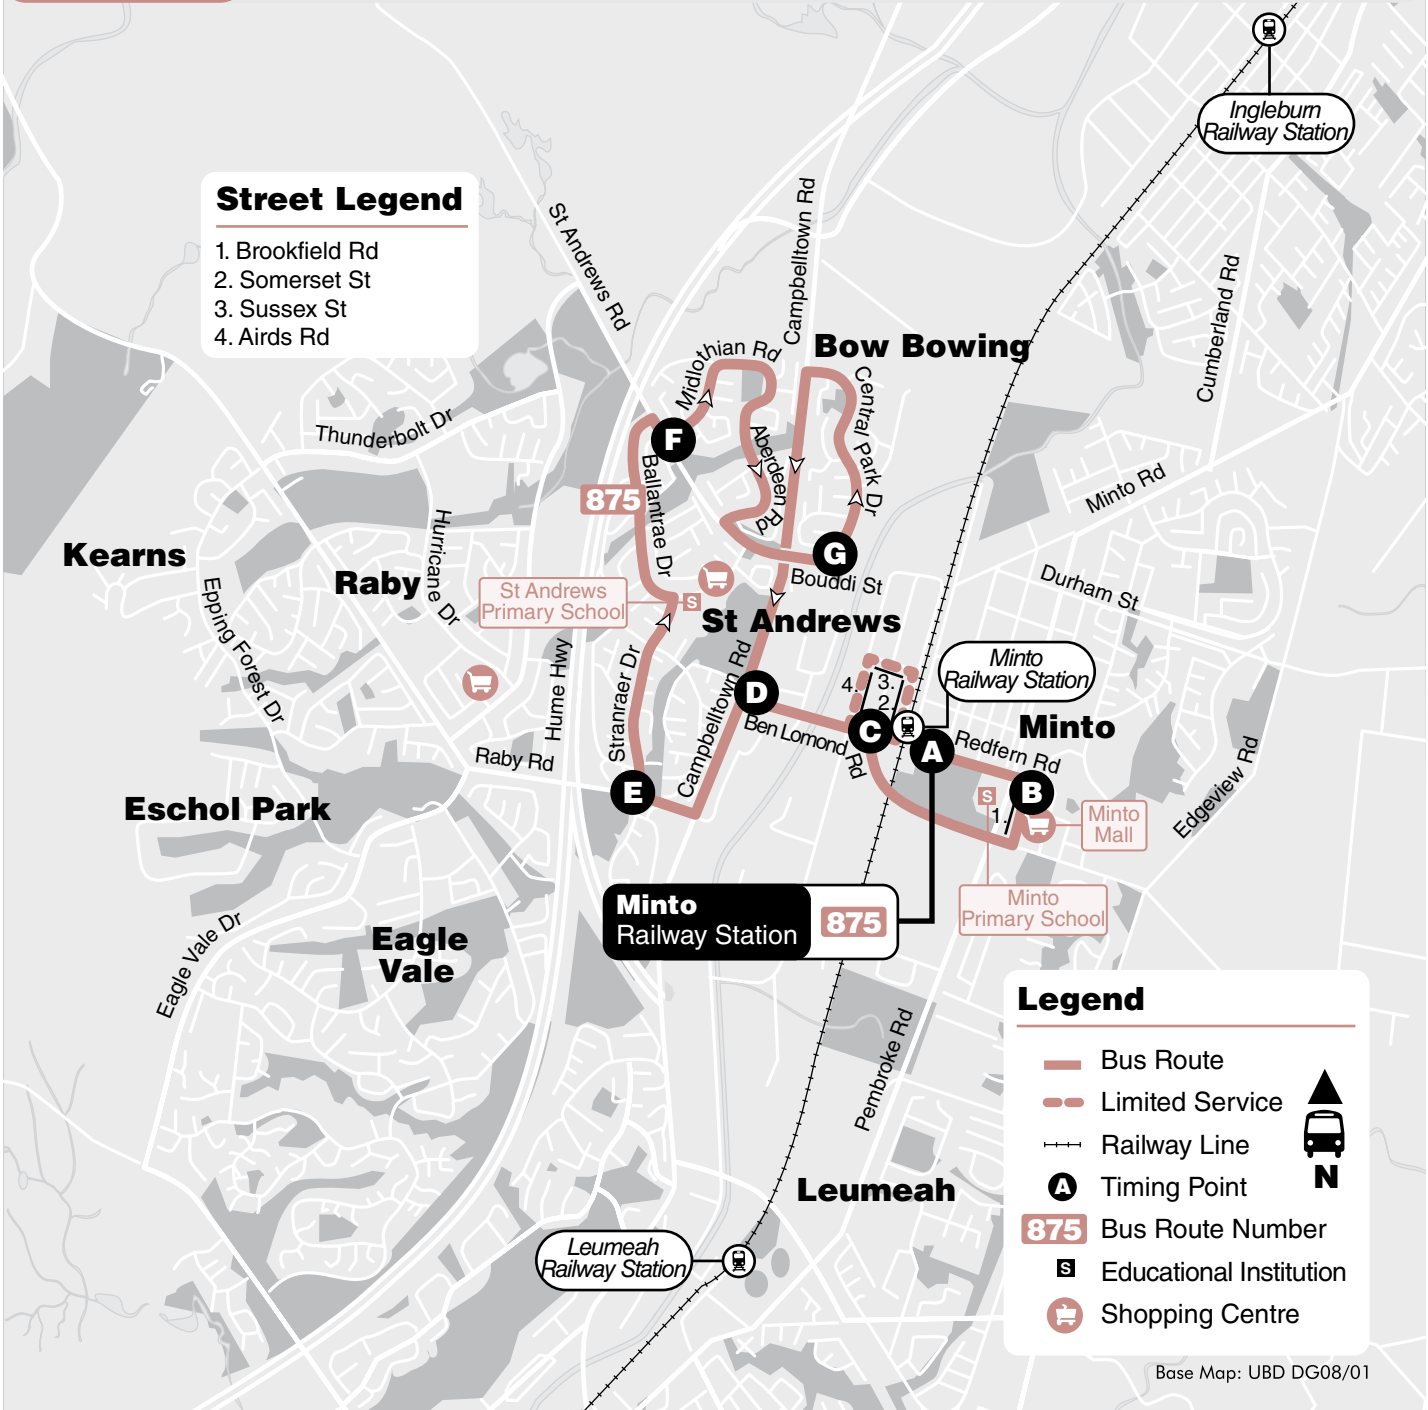

## How to use this timetable

1. Using the route map provided, find the two timing points you are located between.
2. Locate these two timing points on the timetables.
3. Your bus is scheduled to arrive between the times shown for these points. For example, if your bus stop is situated between timing points **A** and **B** on the map, then the bus is scheduled to arrive between the time listed for **A** and the time listed for **B**.

## A Timing Points

For your assistance, the symbols located in the timetables refer to corresponding locations on the route map.

## \*Sundays & Public Holidays

The Sunday timetable operates on all public holidays except Easter Saturday when the Saturday timetable operates.

**Street Legend**

1. Brookfield Rd
2. Somerset St
3. Sussex St
4. Airds Rd