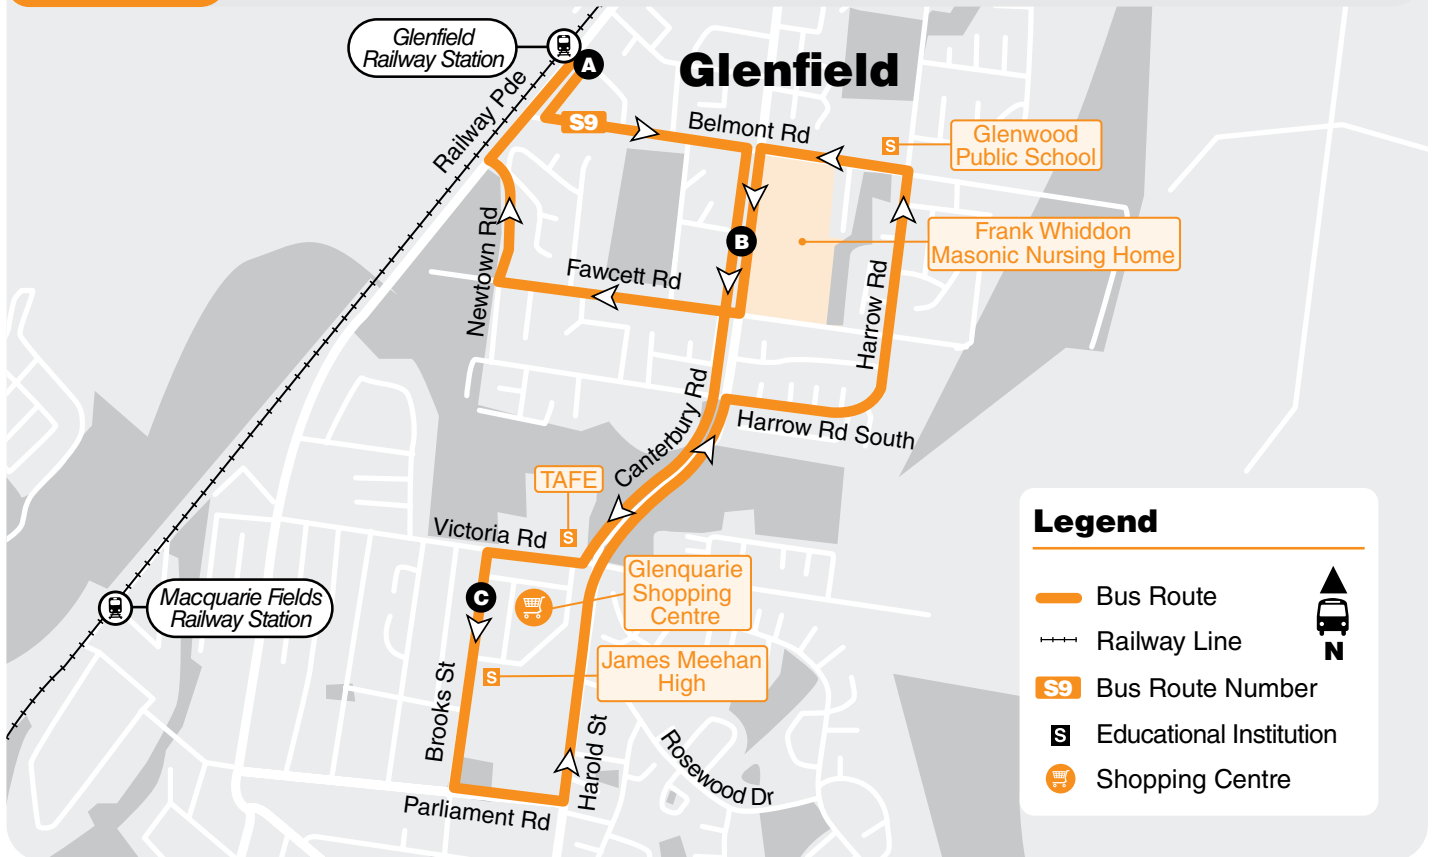

How to use this timetable

1. Using the route map provided, find the two timing points you are located between.
2. Locate these two timing points on the timetables.
3. Your bus is scheduled to arrive between the times shown for these points. For example, if your bus stop is situated between timing points **A** and **B** on the map, then the bus is scheduled to arrive between the time listed for **A** and the time listed for **B**.

Glenquarie to Glenfield

Monday to Friday

map ref	Route	S9 am	S9 am	S9 pm	S9 pm
A	Glenfield Station	11.15	1.48	2.11
B	Frank Whiddon	9.10	11.20	1.53	2.16
C	Glenquarie Shops (Brooks St)	9.15	11.25	1.58

Monday to Friday

map ref	Route	S9 am	S9 am	S9 pm
C	Glenquarie Shops (Brooks St)	9.15	11.25	1.58
B	Frank Whiddon	9.20	11.30	2.03
A	Glenfield Station	9.25	11.35	2.08

Explanations

.... – Bus does not operate past this point.

This service runs non-stop between the locations shown and does not pick up or set down en route.

Service does not operate on Saturday, Sunday or Public Holidays

Bus Route Map

Legend

Bus Route

Railway Line