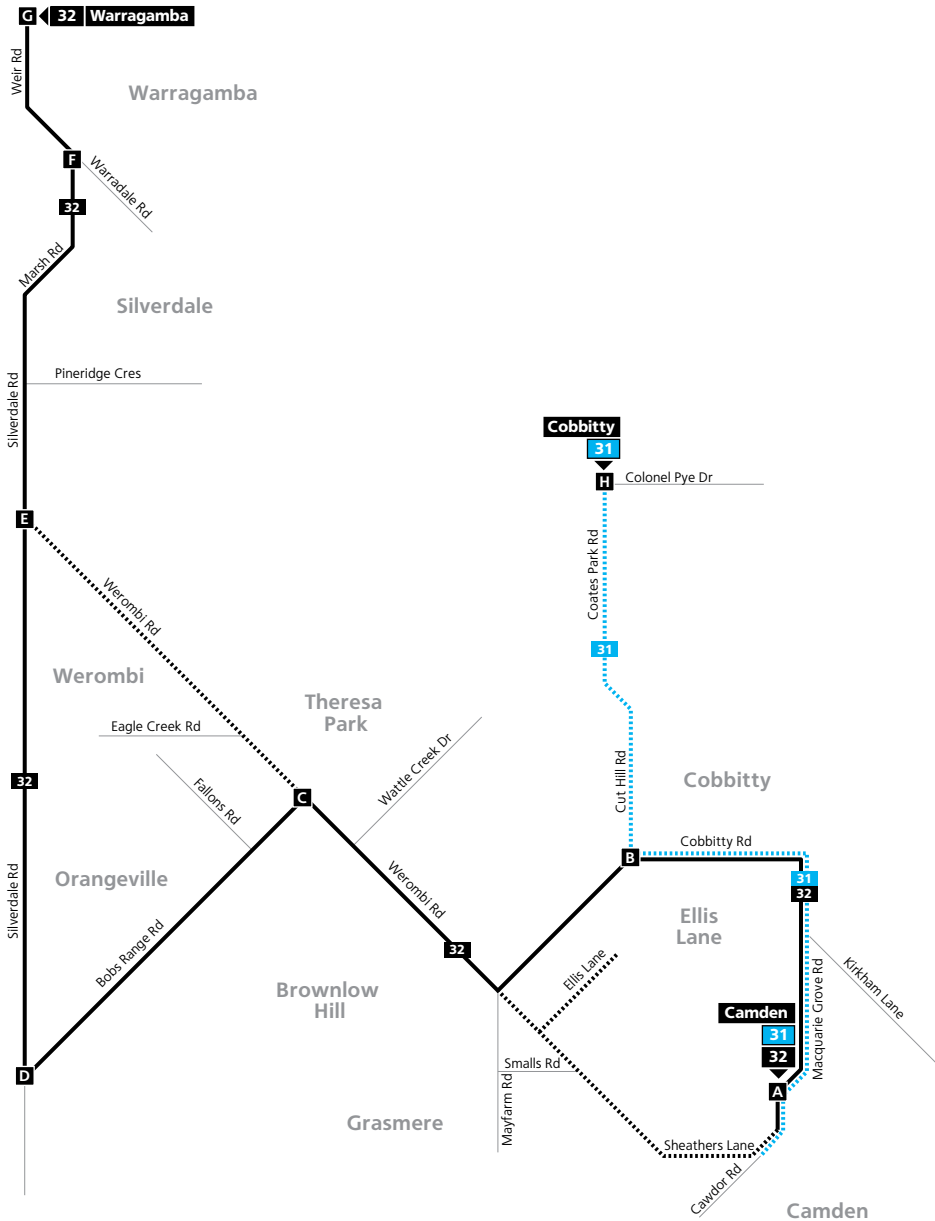

Routes 31, 32

Legend

- Bus route
- Bus route number
- Timing point