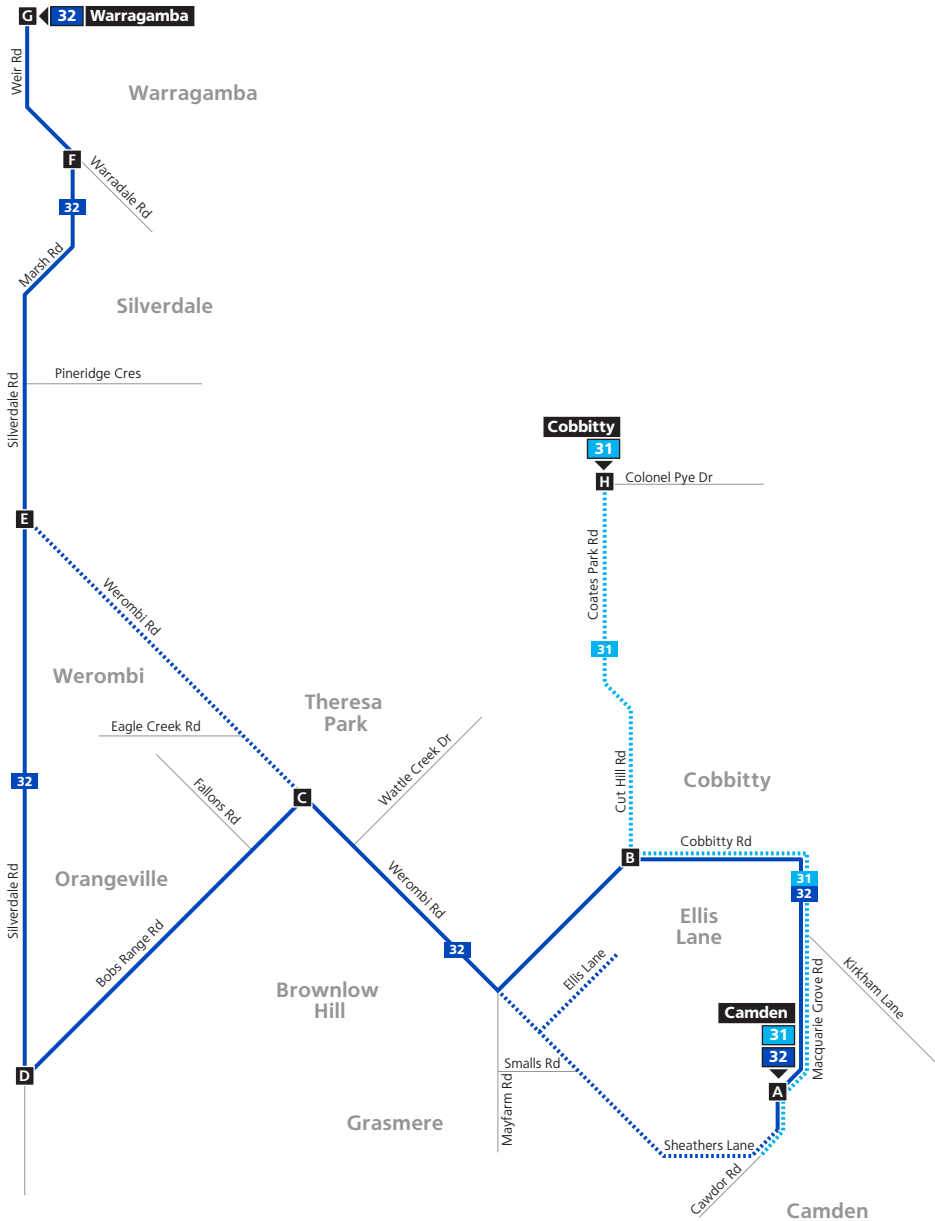

Routes 31, 32

Legend

- Bus route
- Bus route number
- Timing point