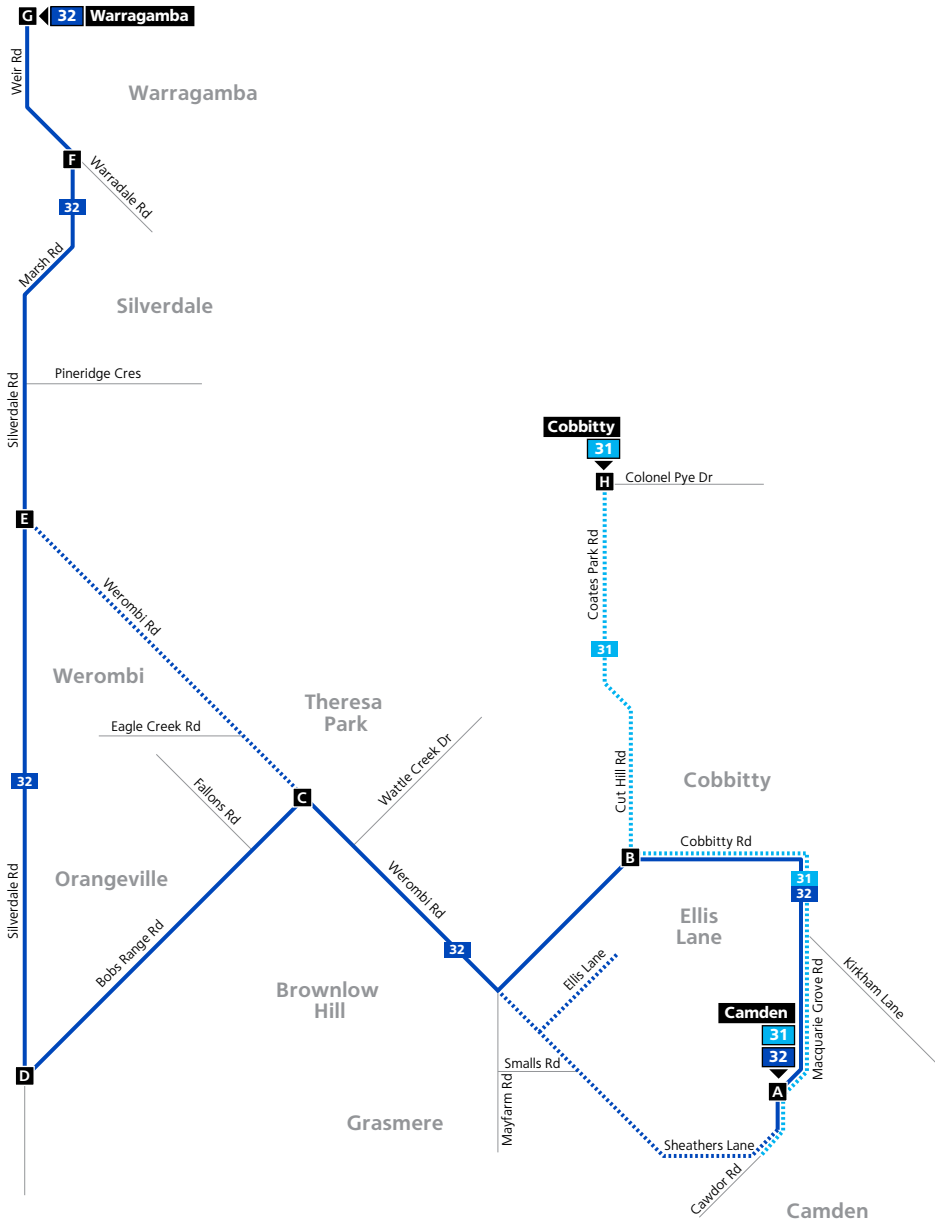

Routes 31, 32

Legend

- Bus route
- 31 Bus route number
- A Timing point