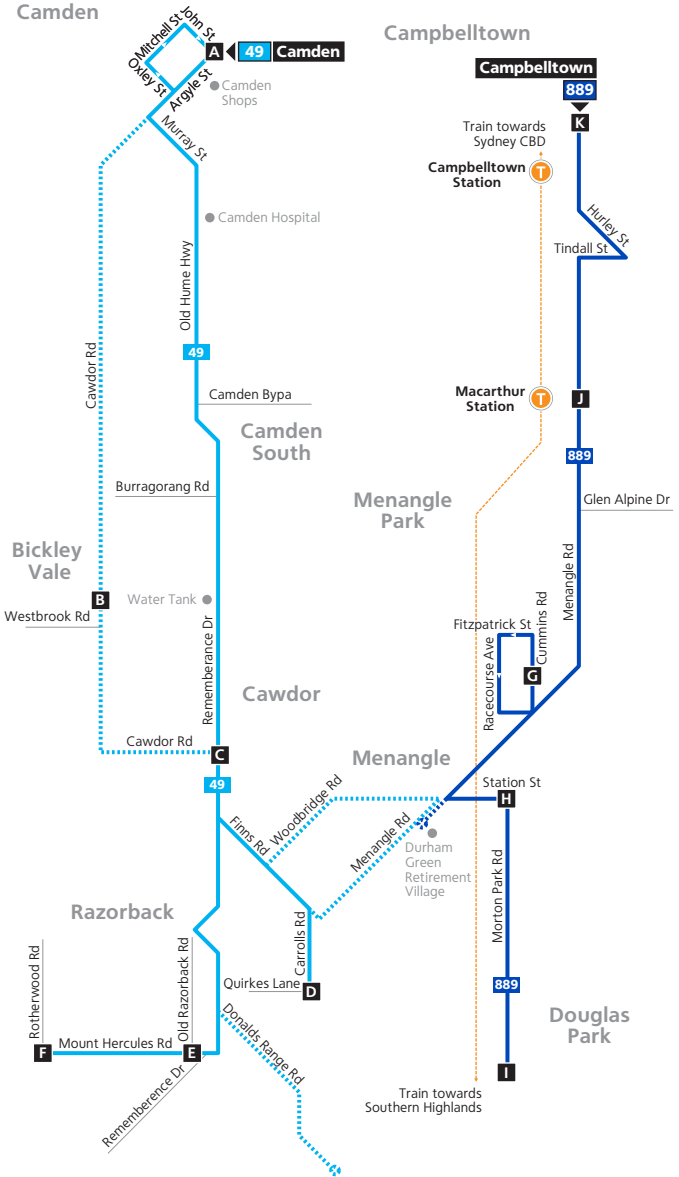

Routes 49, 889

Diagrammatic Map
Not to Scale
North