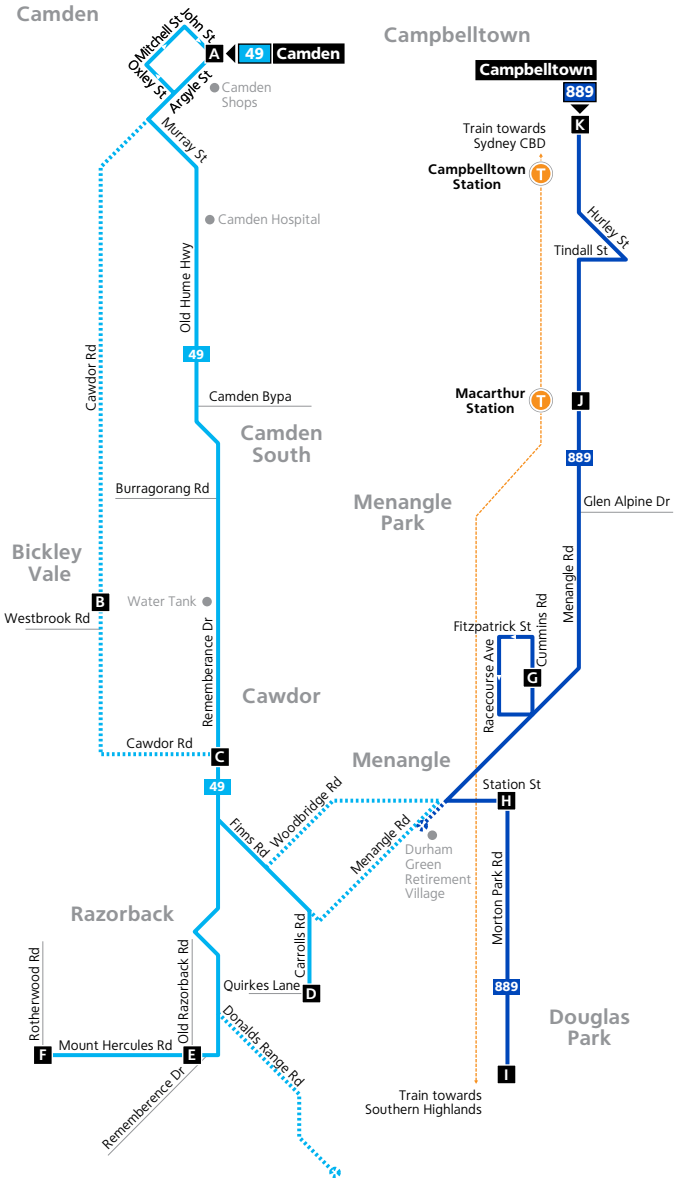

Routes 49, 889

Legend

- Bus route
- Bus route number
- Timing point
- Train line/station

Diagrammatic Map
Not to Scale