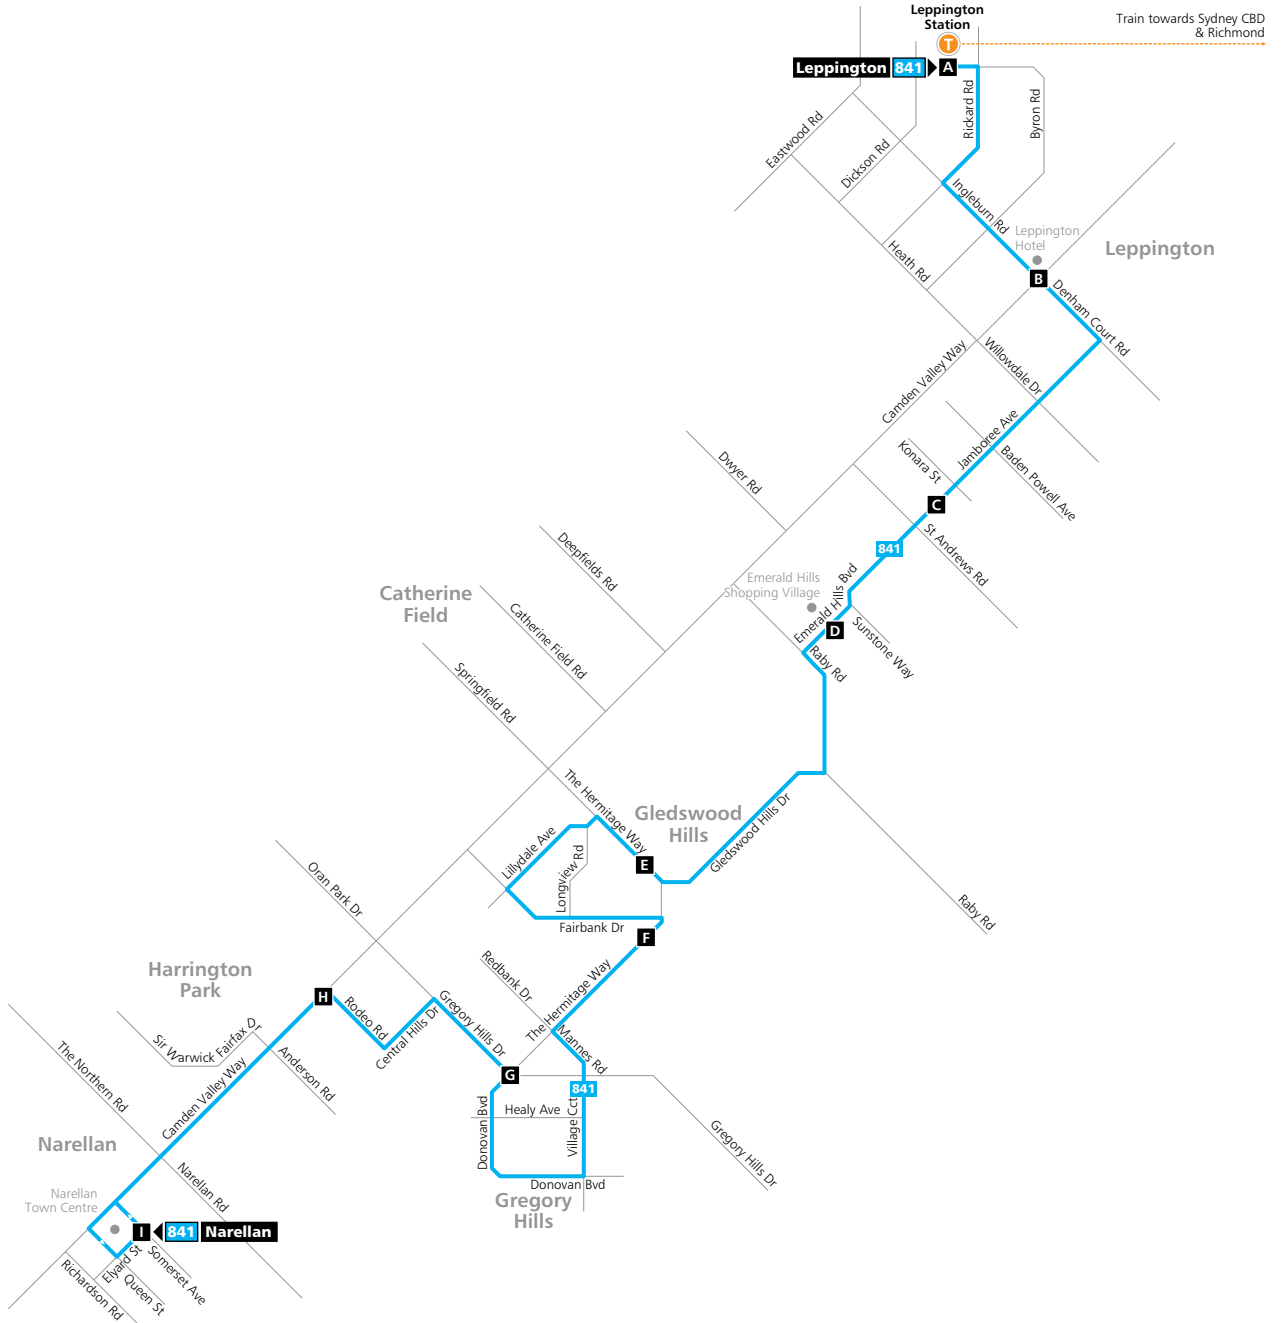

Route 841

1. **Legend**
2. Bus route
   - **841** Bus route number
   - **A** Timing point
   - **T** Train line/station