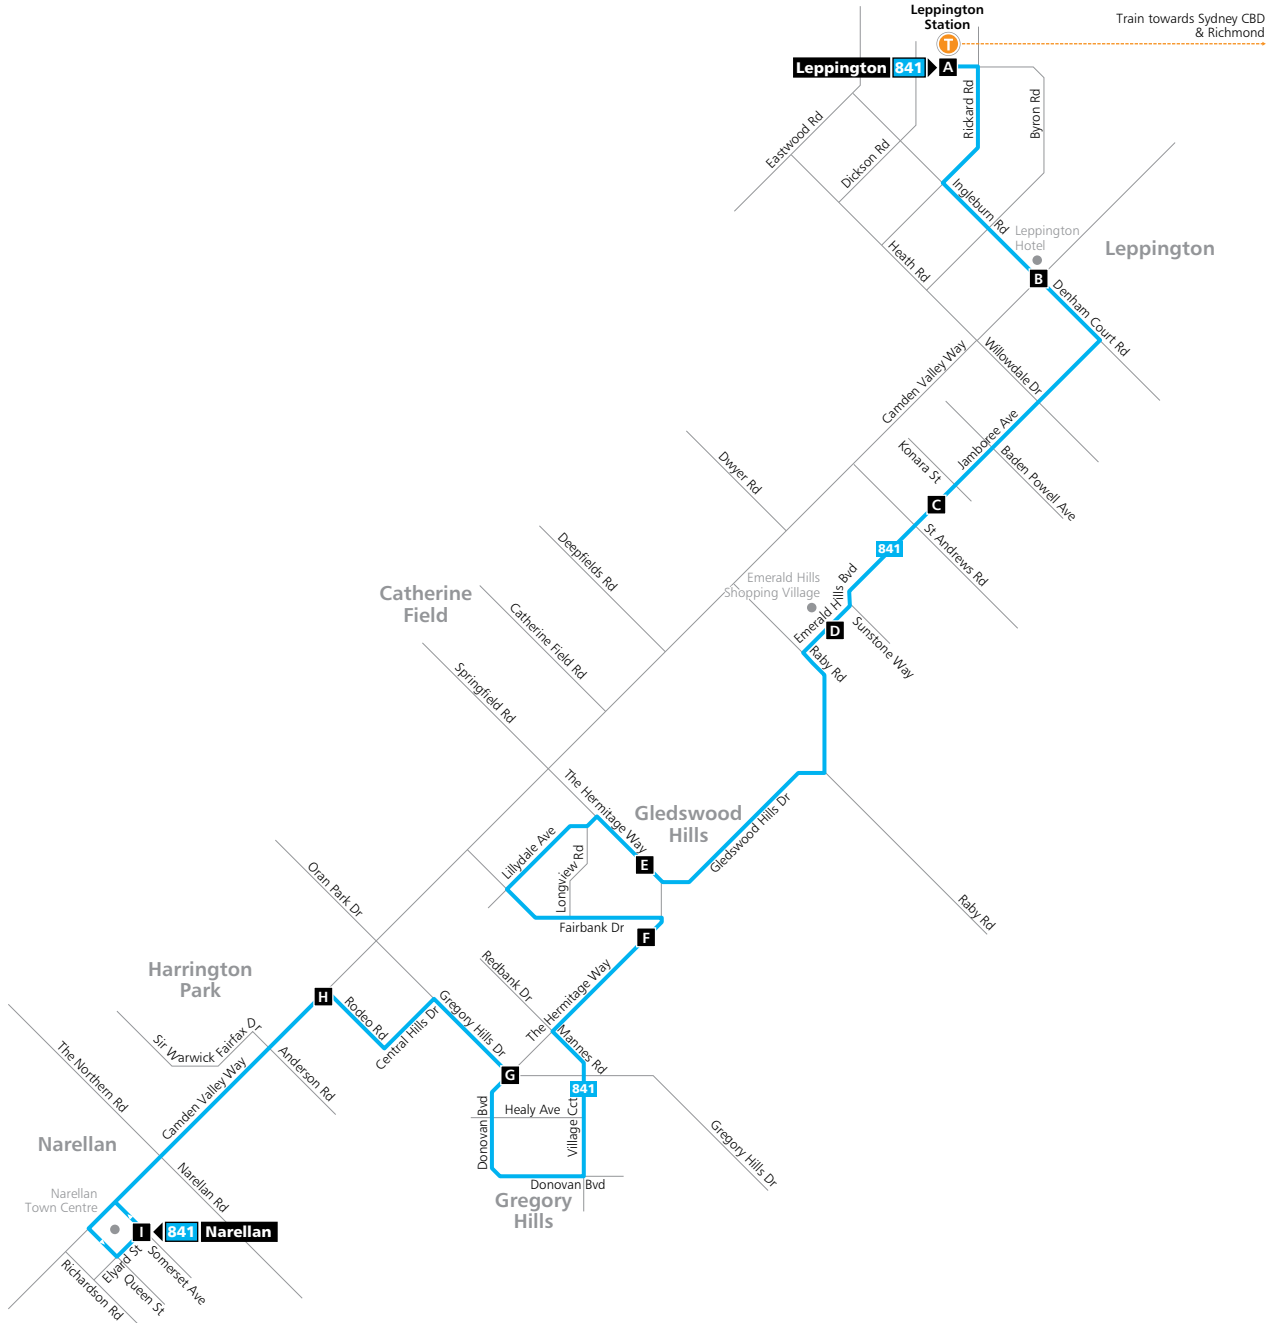

Route 841

Legend

- Bus route
- 841 Bus route number
- **A** Timing point
- **T** Train line/station