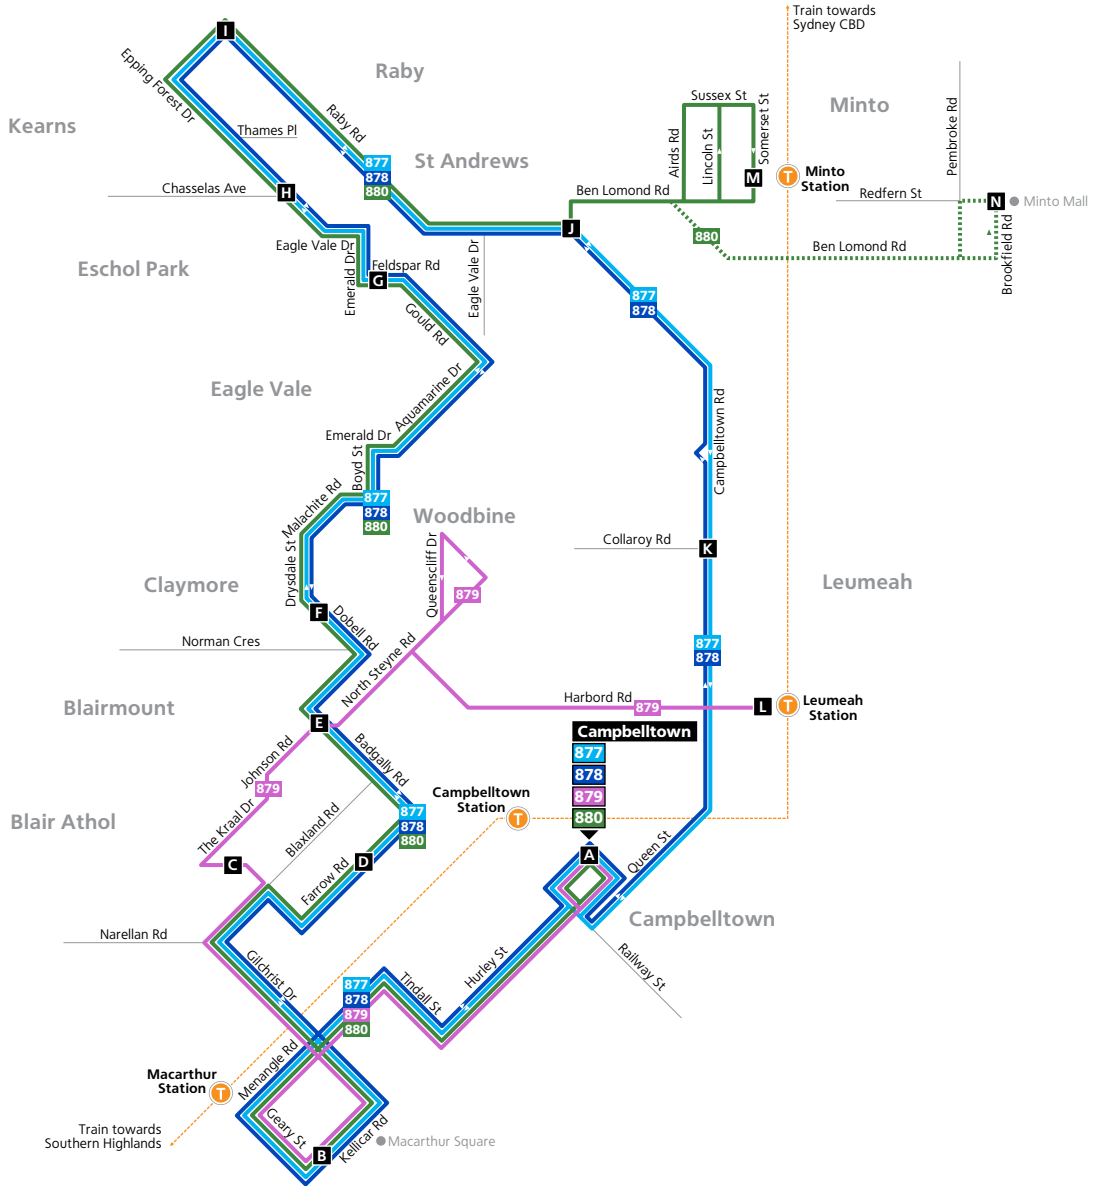

Routes 877, 878, 879, 880

Legend

- Bus route
- Timing point
- Bus route number
- Train line/station