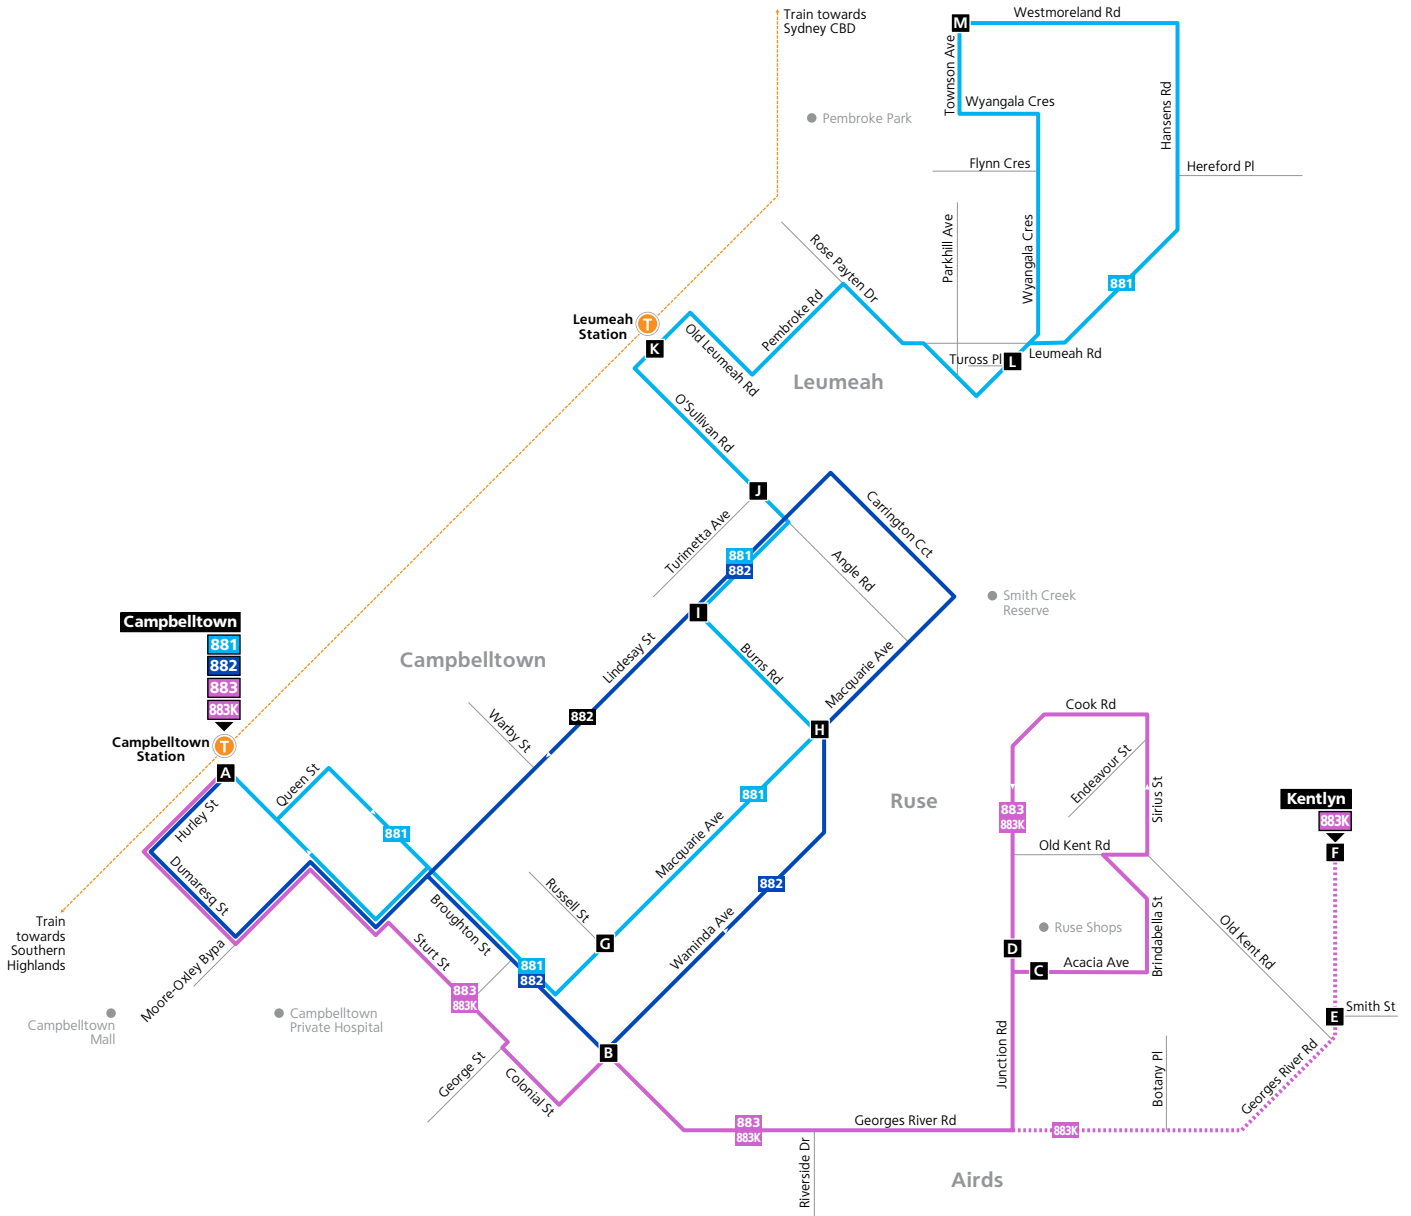

Routes 881, 882, 883, 883K

Legend

- Bus route
- 881 Bus route number
- A Timing point
- T Train line/station