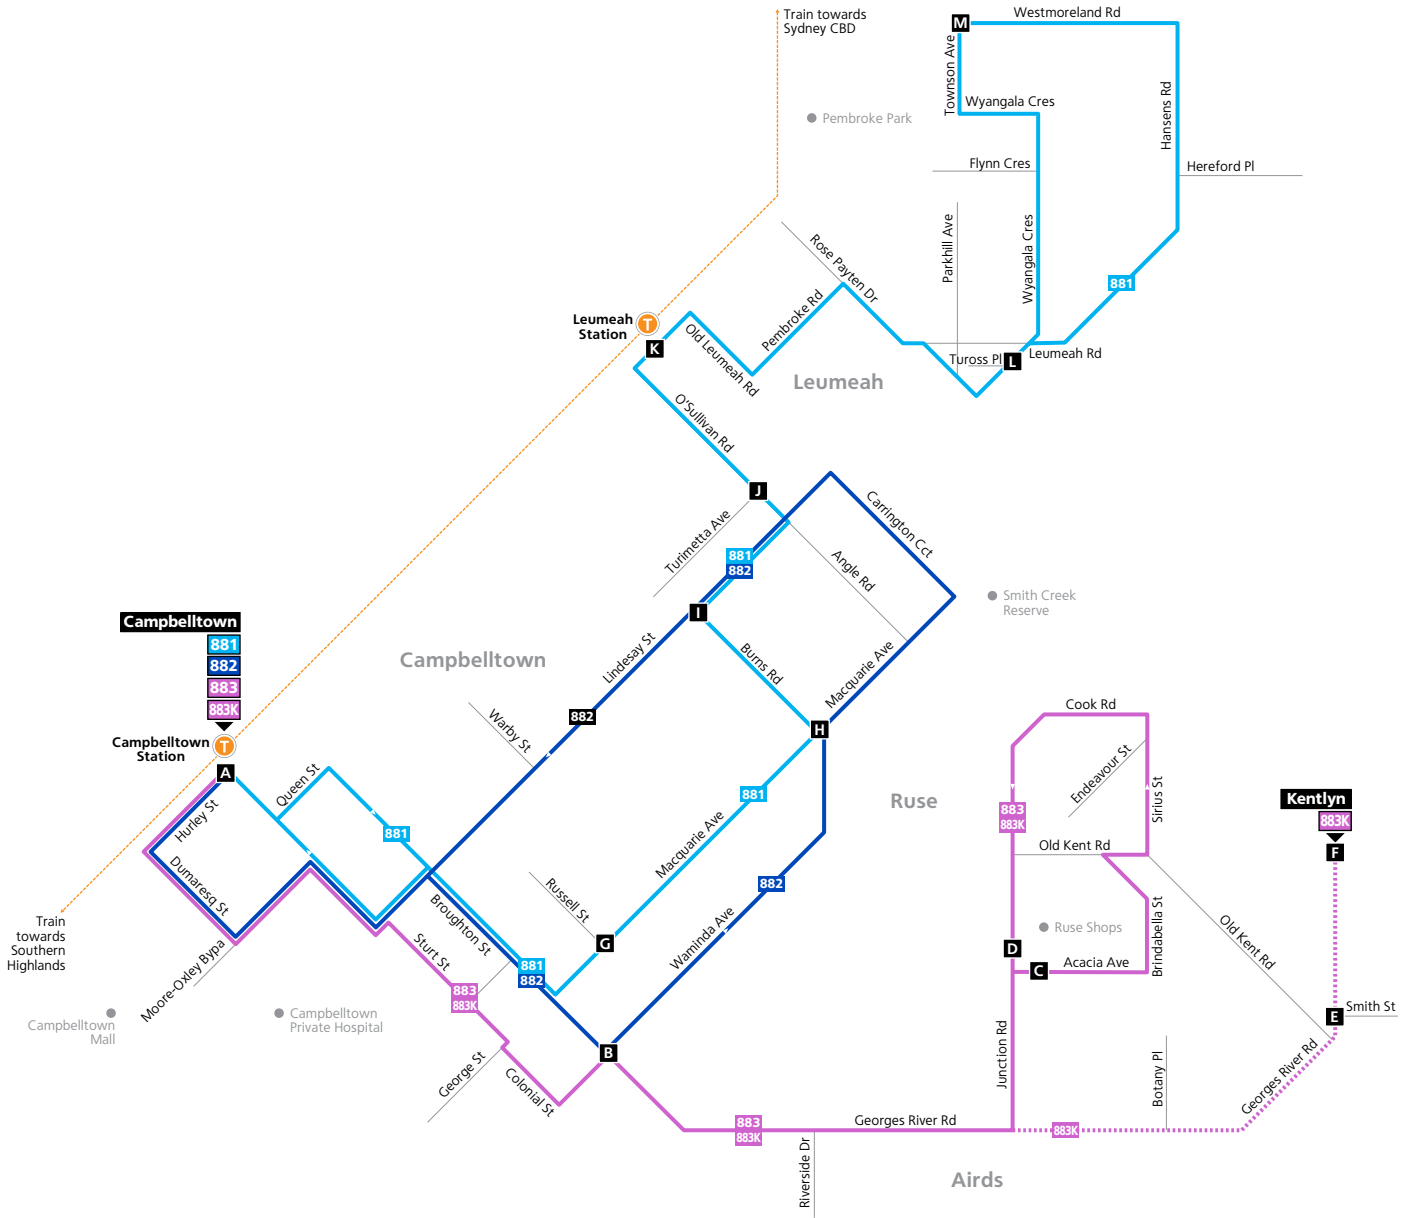

Routes 881, 882, 883, 883K

Legend

- Bus route
- 881 Bus route number
- Timing point
- Train line/station