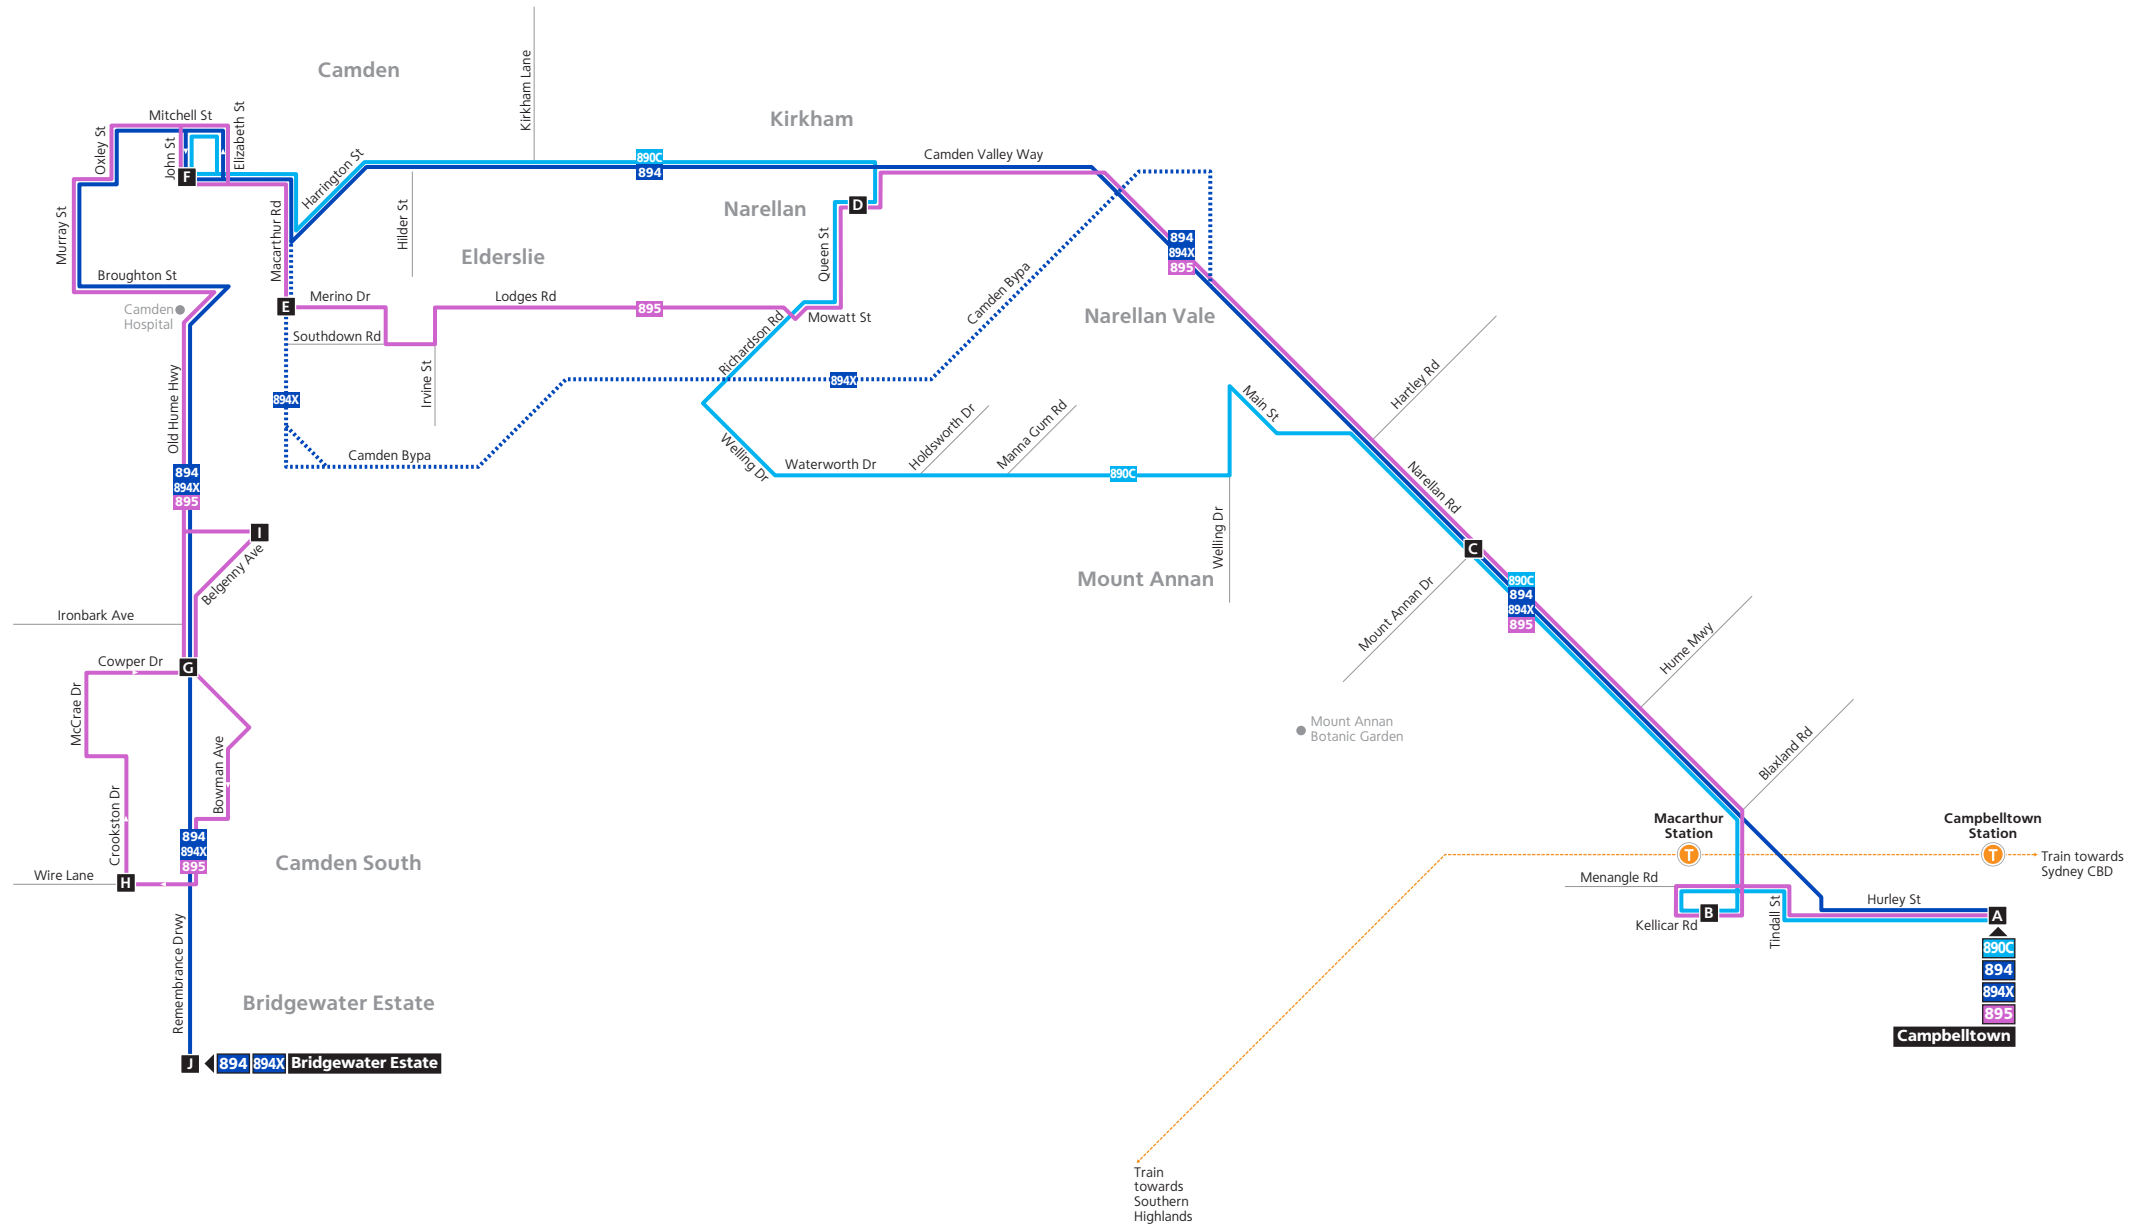

| Saturday | | | | | | | | | | | | |
|-----------------|----------------------------------------|-------|-------|-------|-------|-------|-------|-------|-------|-------|-------|-------|
| map ref | Route Number | 895 | 895 | 890C | 895 | 890C | 895 | 890C | 895 | 890C | 895 | 890C |
| T | Campbelltown train from City arrives | 07:03 | 07:33 | 08:03 | 08:33 | 09:18 | 09:33 | 10:18 | 10:33 | 11:18 | 11:33 | 12:18 |
| A | Campbelltown Station Stand A | 07:12 | 07:46 | 08:24 | 08:39 | 09:24 | 09:39 | 10:24 | 10:39 | 11:24 | 11:39 | 12:24 |
| B | Macarthur Square | N | N | 08:31 | 08:46 | 09:31 | 09:46 | 10:31 | 10:46 | 11:31 | 11:46 | 12:31 |
| C | Mt Annan Narellan Rd & Mt Annan Dr | 07:19 | 07:53 | 08:36 | 08:51 | 09:36 | 09:51 | 10:36 | 10:51 | 11:36 | 11:51 | 12:36 |
| D | Narellan Town Centre Elyard St | 07:27 | 08:01 | 08:50 | 08:59 | 09:50 | 09:59 | 10:50 | 10:59 | 11:50 | 11:59 | 12:50 |
| E | Elderslie Merino Dr & Macarthur Rd | 07:32 | 08:10 | – | 09:09 | – | 10:09 | – | 11:09 | – | 12:09 | – |
| F | Camden John St | 07:35 | 08:14 | 09:03 | 09:14 | 10:03 | 10:14 | 11:03 | 11:14 | 12:03 | 12:14 | 13:03 |
| I | Camden South Belgenny Av & Kelloway Av | 07:39 | 08:20 | – | 09:20 | – | 10:20 | – | 11:20 | – | 12:20 | – |
| H | Camden South Wire La & Crookston Dr | 07:43 | 08:26 | – | 09:26 | – | 10:26 | – | 11:26 | – | 12:26 | – |
| G | Camden South Cowper Dr & Old Hume Hwy | 07:47 | 08:32 | – | 09:32 | – | 10:32 | – | 11:32 | – | 12:32 | – |
| J | Camden Park Bridgewater Estate | – | – | – | – | – | – | – | – | – | – | – |

Routes 890C, 894, 894X, 895

Legend
 — Bus route
 890C Bus route number
 A Timing point
 T Train line/station

Diagrammatic Map
 Not to Scale
 North

Now tap on

and tap off with your **Opal card**, credit or debit card or linked device