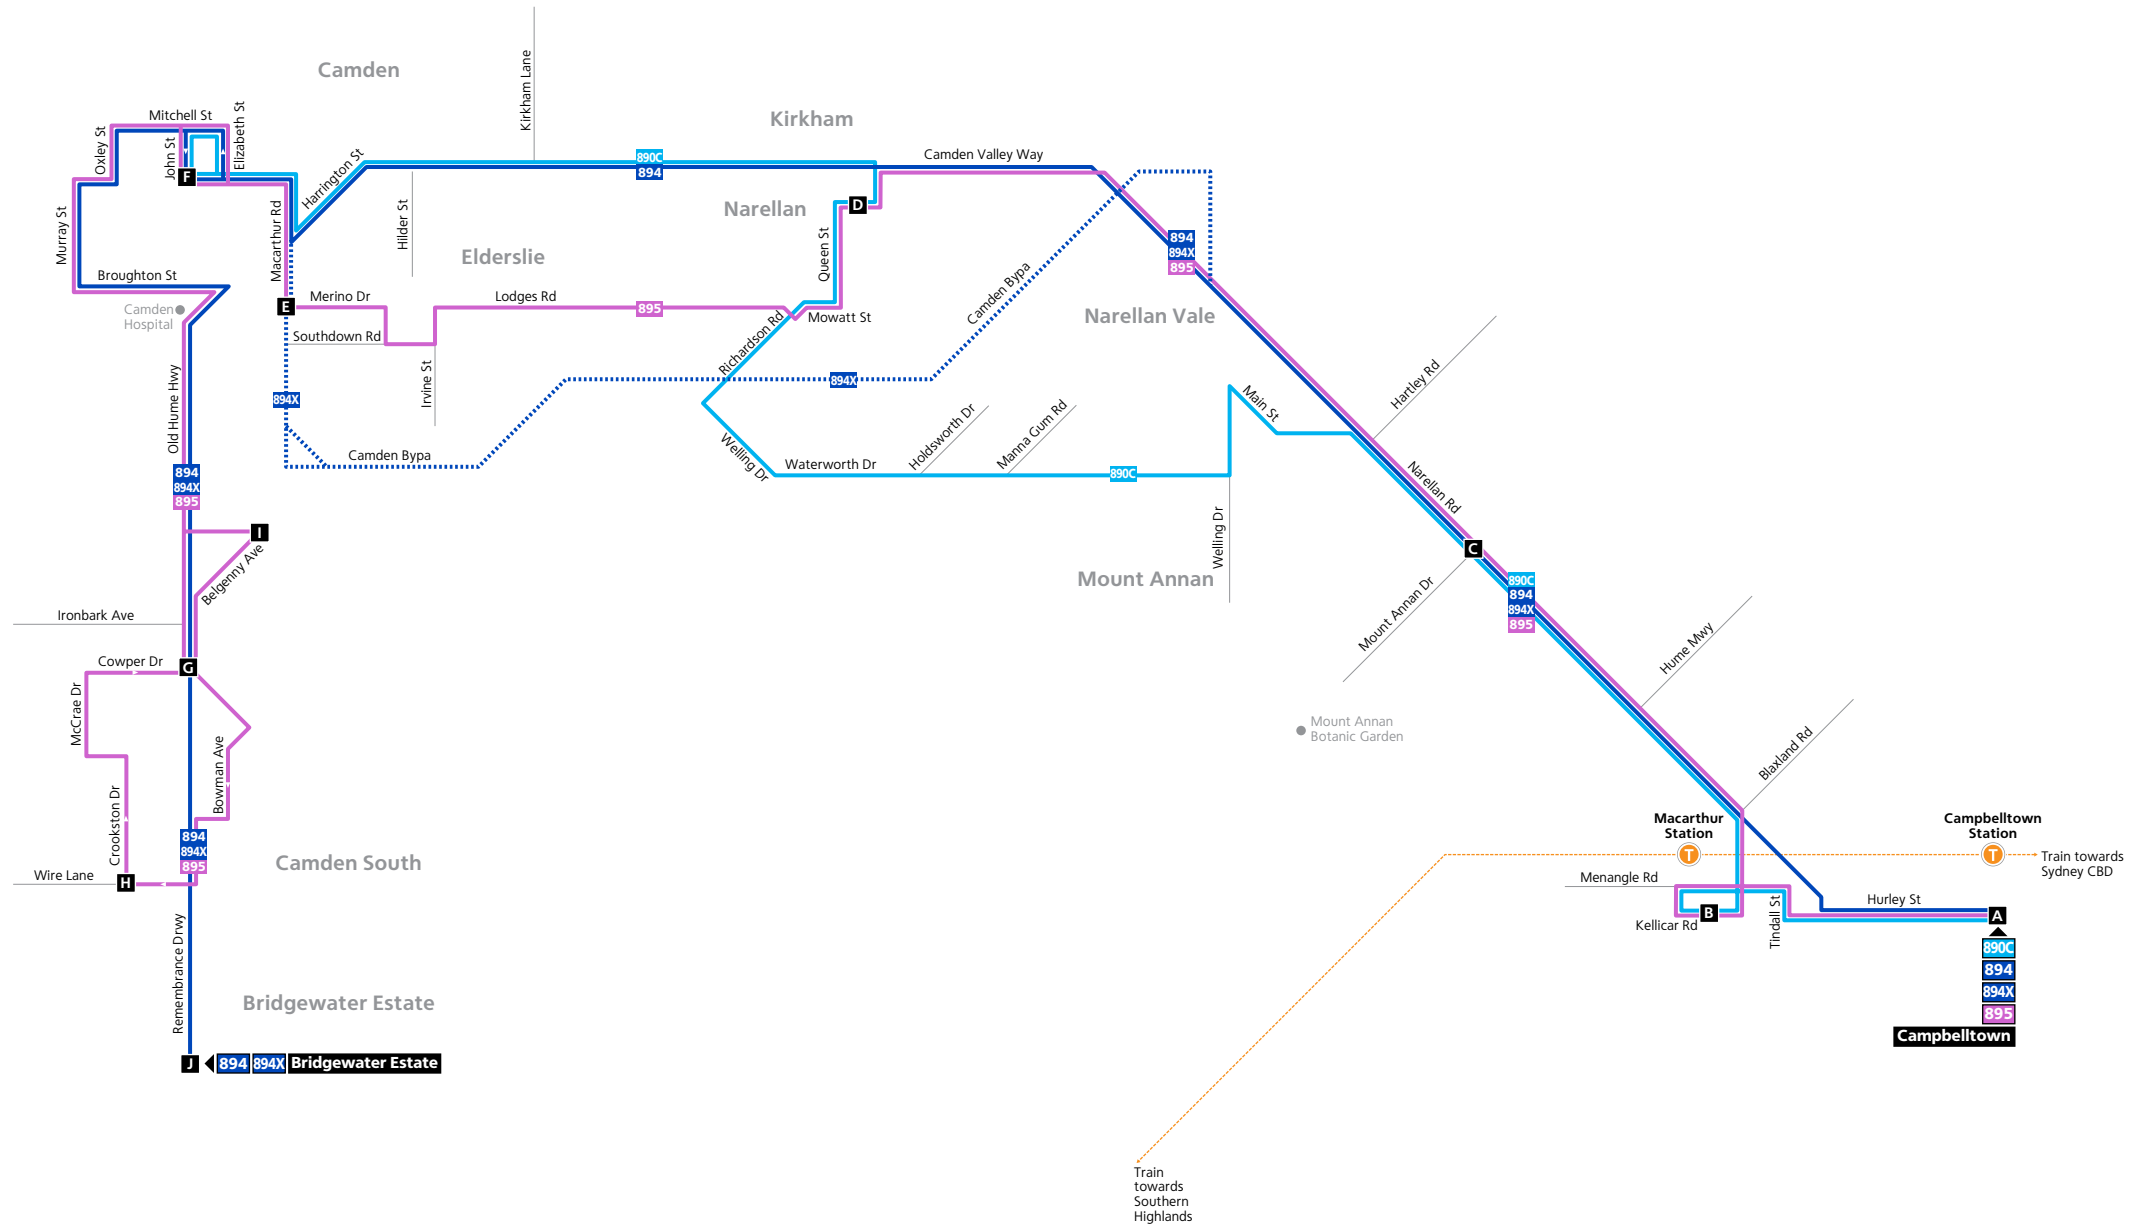

Saturday												
map ref	Route Number	895	895	890C	895	890C	895	890C	895	890C	895	890C
	Campbelltown train from City arrives	07:03	07:33	08:03	08:33	09:18	09:33	10:18	10:33	11:18	11:33	12:18
A	Campbelltown Station Stand A	07:12	07:46	08:24	08:39	09:24	09:39	10:24	10:39	11:24	11:39	12:24
B	Macarthur Square	N	N	08:31	08:46	09:31	09:46	10:31	10:46	11:31	11:46	12:31
C	Mt Annan Narellan Rd & Mt Annan Dr	07:19	07:53	08:36	08:51	09:36	09:51	10:36	10:51	11:36	11:51	12:36
D	Narellan Town Centre Elyard St	07:27	08:01	08:50	08:59	09:50	09:59	10:50	10:59	11:50	11:59	12:50
E	Elderslie Merino Dr & Macarthur Rd	07:32	08:10	–	09:09	–	10:09	–	11:09	–	12:09	–
F	Camden John St	07:35	08:14	09:03	09:14	10:03	10:14	11:03	11:14	12:03	12:14	13:03
I	Camden South Belgenny Av & Kelloway Av	07:39	08:20	–	09:20	–	10:20	–	11:20	–	12:20	–
H	Camden South Wire La & Crookston Dr	07:43	08:26	–	09:26	–	10:26	–	11:26	–	12:26	–
G	Camden South Cowper Dr & Old Hume Hwy	07:47	08:32	–	09:32	–	10:32	–	11:32	–	12:32	–
J	Camden Park Bridgewater Estate	–	–	–	–	–	–	–	–	–	–	–

Routes 890C, 894, 894X, 895

Legend

- Bus route
- 890C Bus route number
- A Timing point
- T Train line/station