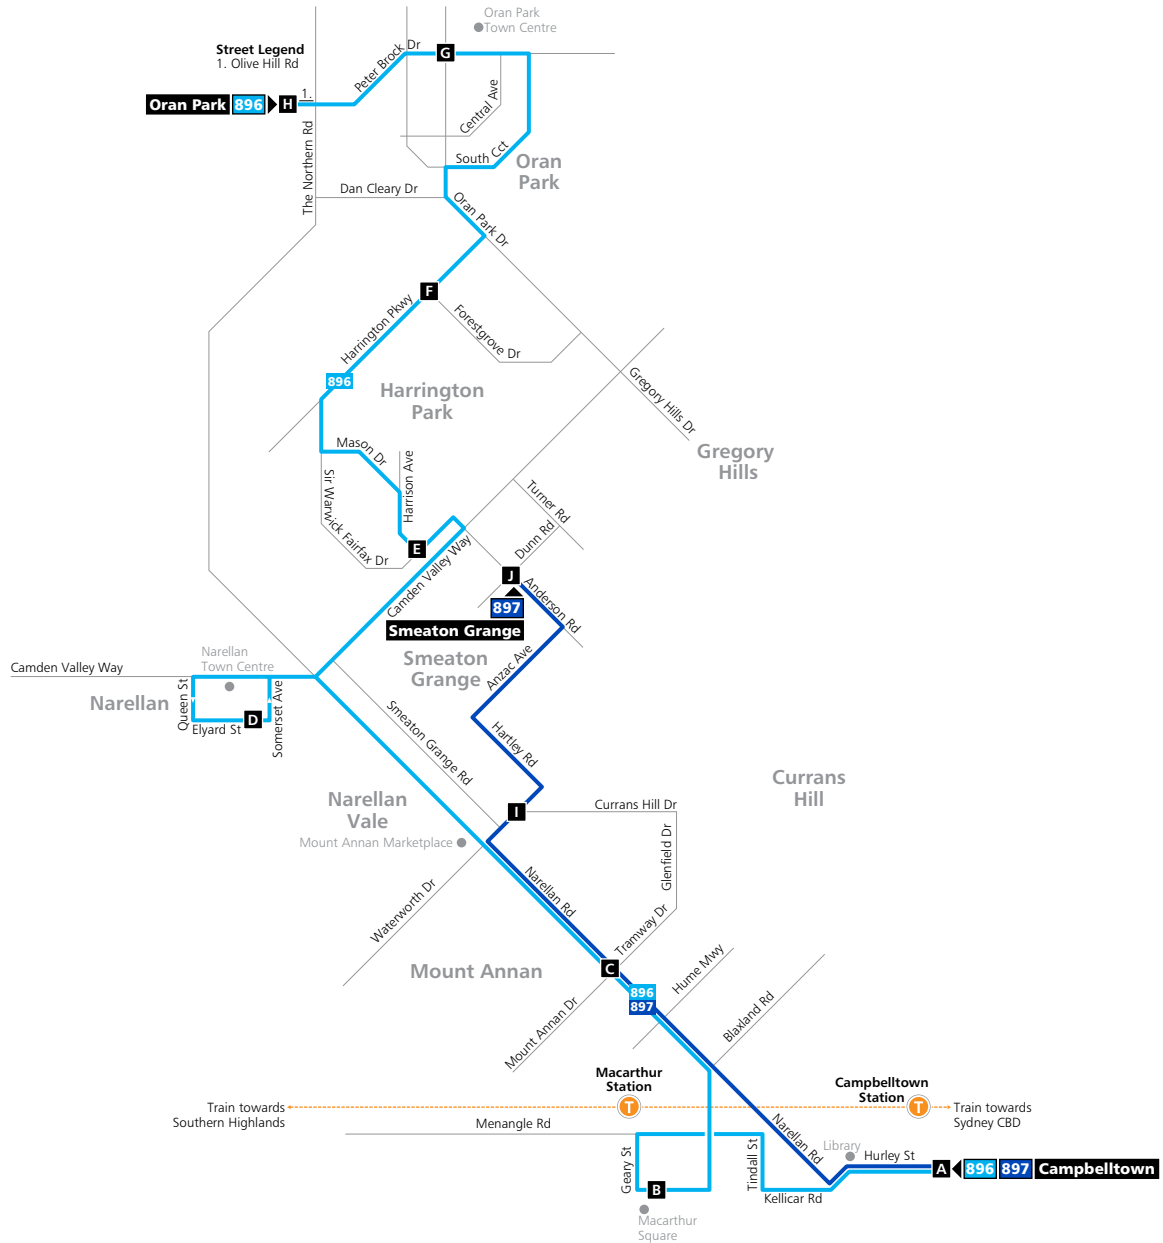

Routes 896, 897

Legend

- Bus route
- 896 Bus route number
- A Timing point
- T Train line/station