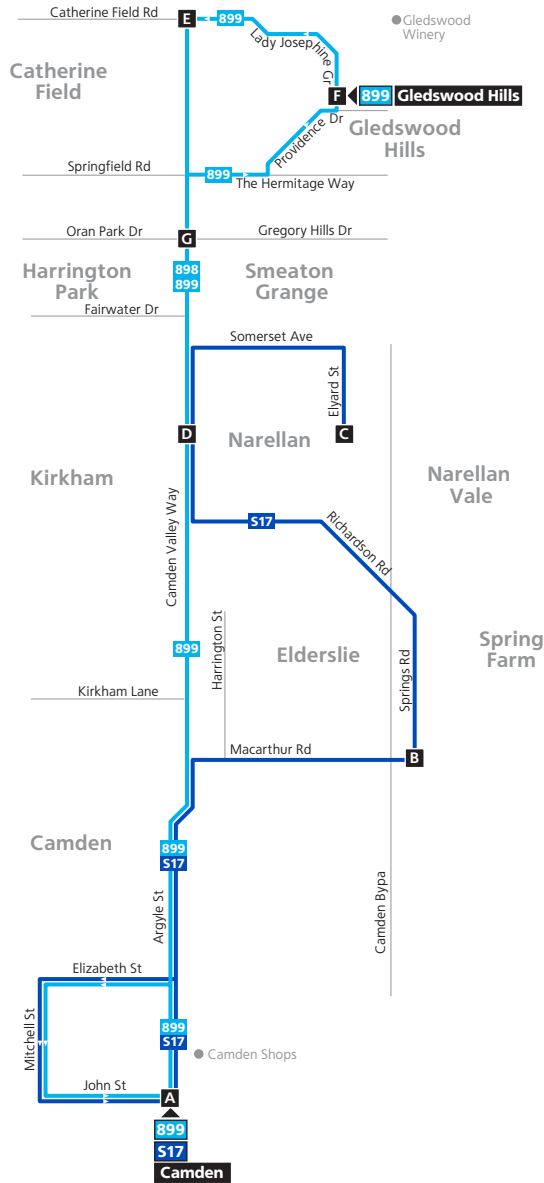

B

899

S17

Camden to Narellan & Catherine Field

Also shows selected journeys on Route 898

How to use this timetable

This timetable provides a snap shot of service information in 24-hour time (e.g. 5am = 05:00, 5pm = 17:00). Information contained in this timetable is subject to change without notice. Please note that timetables do not include minor stops, additional trips for special events, short term changes, holiday timetable changes, real-time information or any disruption alerts.

Camden to Catherine Field

Monday to Friday			
<small>map ref</small>	Route Number	899	899
A	Camden John St	J15:50	16:43
D	Narellan Town Centre Camden Valley Wy	J16:00	16:55
G	Camden Valley Wy & Oran Park Dr	16:16	17:02
F	Lady Josephine Gr & Providence Dr	16:21	17:07

Monday to Friday											
map ref	Route Number	898	898	899	899	899	899	899	899	899	
F	Lady Josephine Gr & Providence Dr	–	–	S07:11	H07:48	–	10:23	12:23	14:19	16:21	17:07
E	Camden Valley Wy & Catherine Field Rd	06:56	07:27	S07:13	H07:50	J08:08	10:26	12:26	14:22	16:23	17:09
D	Narellan Town Centre Camden Valley Wy	C	C	–	–	X08:32	–	–	–	–	–
C	Narellan Town Centre Elyard St	C	C	SX07:25	HX08:02	–	10:39	12:39	X14:35	X16:35	X17:21
B	Connecting bus departs Narellan	C	C	07:48	08:09	08:47	10:45	12:45	15:00	17:00	17:31
B	Connecting bus arrives Campbelltown	C07:33	C08:09	08:08	08:42	09:11	11:25	12:25	15:23	17:25	17:56
T	Campbelltown train departs via East Hills line	07:42	08:17	08:17	08:48	09:26	11:32	12:32	15:34	17:34	18:03

Routes 899, S17, 898

Legend

- Bus route
- Bus route number
- Timing point