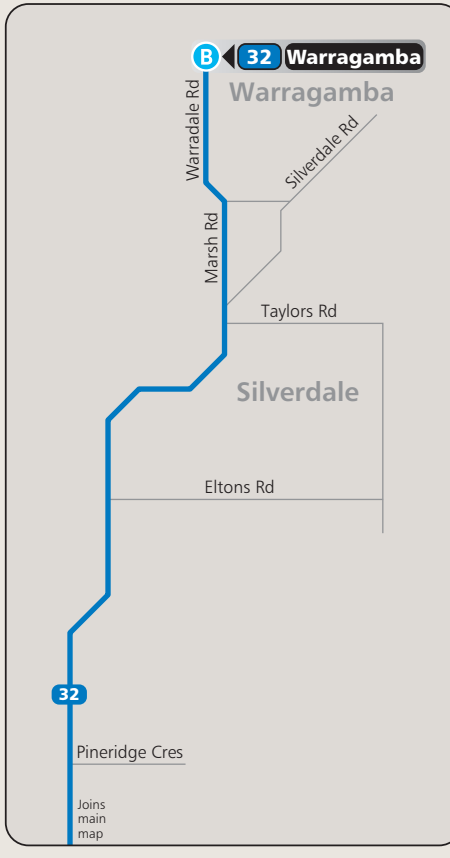

# Campbelltown and Camden bus network map

NORTH

Diagrammatic Map  
Not to Scale

## Warragamba Inset

## Campbelltown Inset

## Camden Inset

**Key**

- Bus route
- Occasional journey
- Train line/station
- Bus route number
- Bus terminus

**It's easy to plan your trip**

On the web [transportnsw.info](http://transportnsw.info)

Questions and feedback  
Phone 131 500  
NRS 133 677