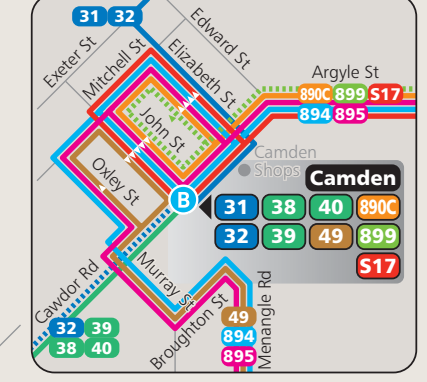

# Campbelltown and Camden bus network map

NORTH

Diagrammatic Map  
Not to Scale

## Warragamba Inset

## Campbelltown Inset

## Camden Inset

**Key**

- Bus route
- Occasional journey
- Train line/station
- Bus route number
- Bus terminus

**It's easy to plan your trip**

On the web [transportnsw.info](http://transportnsw.info)

Questions and feedback  
Phone 131 500  
NRS 133 677