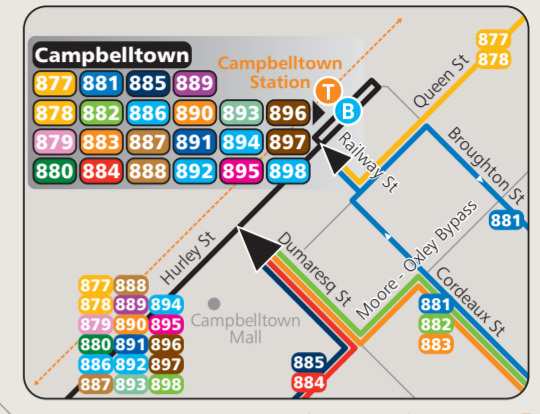

Diagrammatic Map  
Not to Scale

### Warragamba Inset

### Campbelltown Inset

### Camden Inset

**Key**

- Bus route
- Occasional journey
- Train line/station
- Bus route number
- Bus terminus

**It's easy to plan your trip**

- On the web [transportnsw.info](http://transportnsw.info)
- Questions and feedback  
Phone 131 500  
NRS 133 677