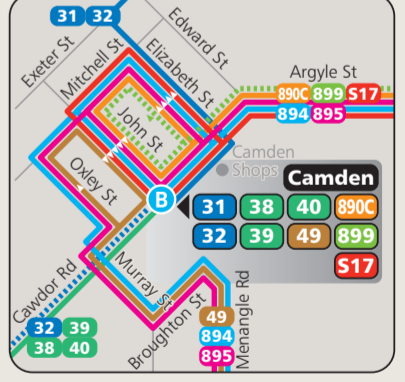

Diagrammatic Map  
Not to Scale

### Warragamba Inset

### Campbelltown Inset

### Camden Inset

**Key**

- Bus route
- Occasional journey
- Train line/station
- Bus route number
- Bus terminus

**It's easy to plan your trip**

- On the web [transportnsw.info](http://transportnsw.info)
- Questions and feedback  
Phone 131 500  
NRS 133 677