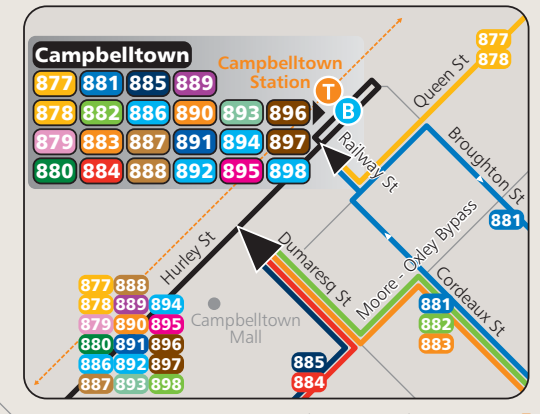

# Campbelltown and Camden bus network map

NORTH

Diagrammatic Map  
Not to Scale

## Warragamba Inset

## Campbelltown Inset

## Camden Inset

**Key**

- Bus route
- Occasional journey
- Train line/station
- Bus route number
- Bus terminus

**It's easy to plan your trip**

On the web [transportnsw.info](http://transportnsw.info)

Questions and feedback  
Phone 131 500  
NRS 133 677