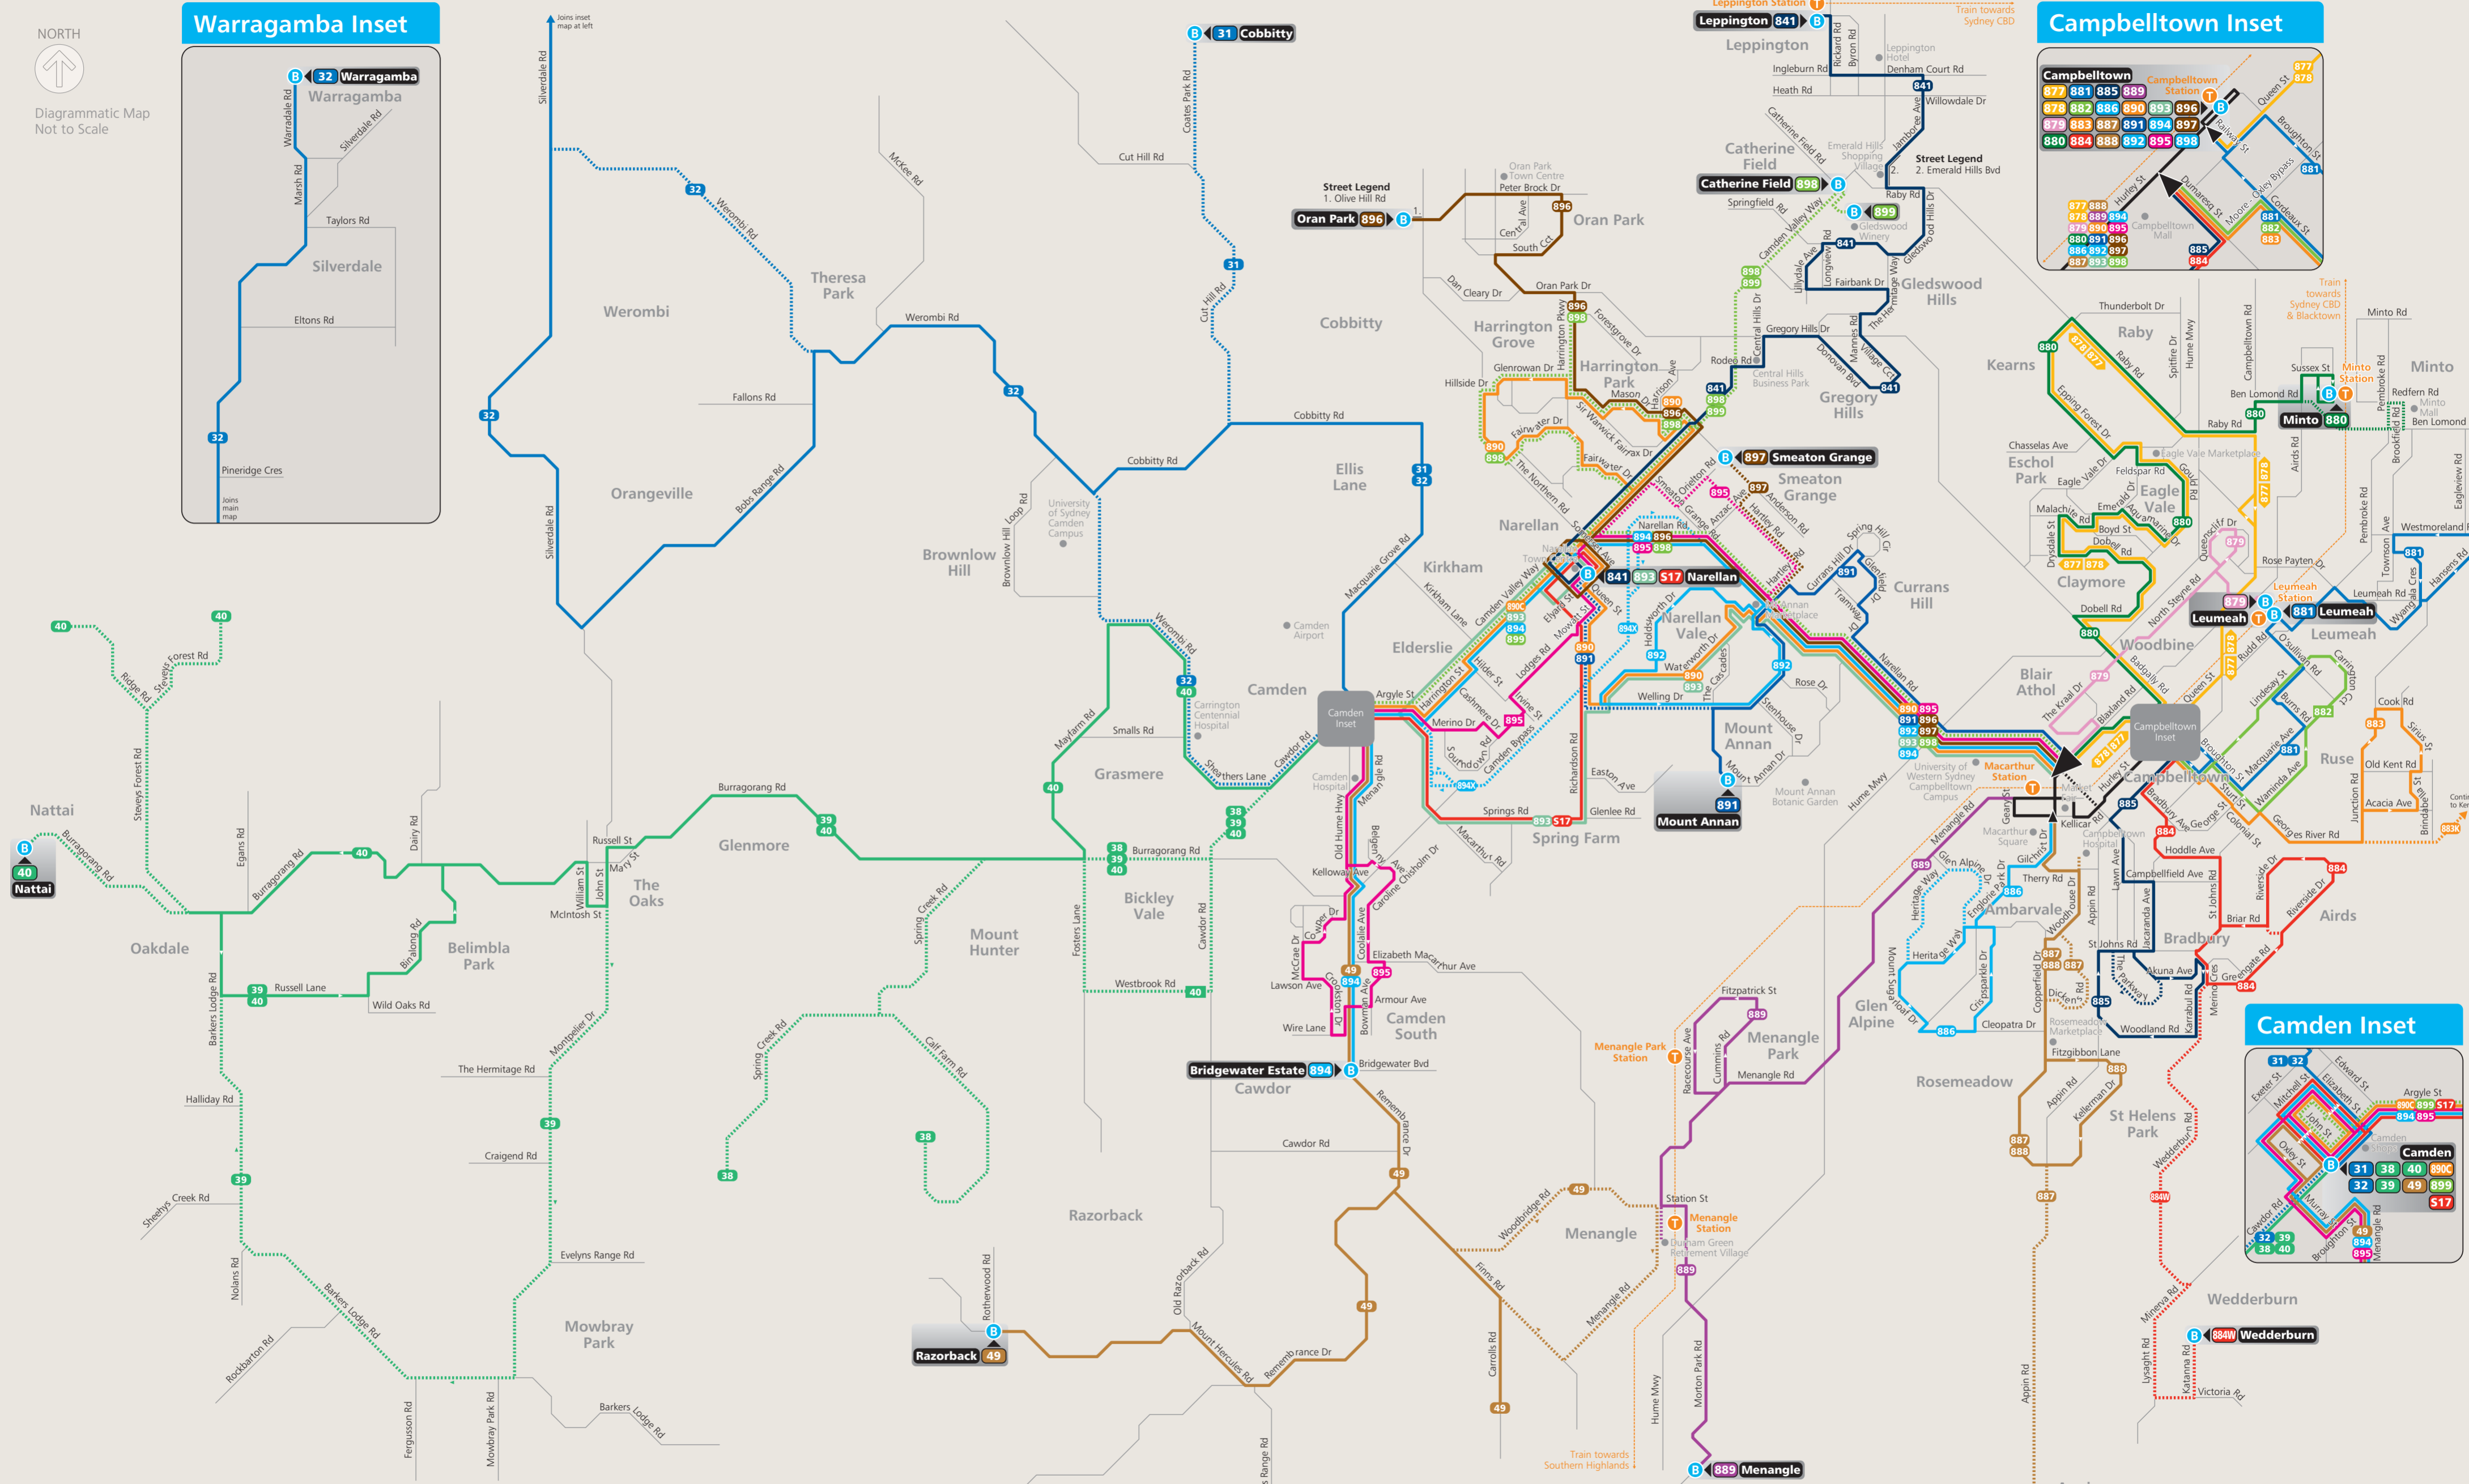

Diagrammatic Map  
Not to Scale

### Warragamba Inset

### Campbelltown Inset

### Camden Inset

**Key**

- Bus route
- Occasional journey
- Train line/station
- Bus route number
- Bus terminus

**It's easy to plan your trip**

- On the web [transportnsw.info](http://transportnsw.info)
- Questions and feedback  
Phone 131 500  
NRS 133 677